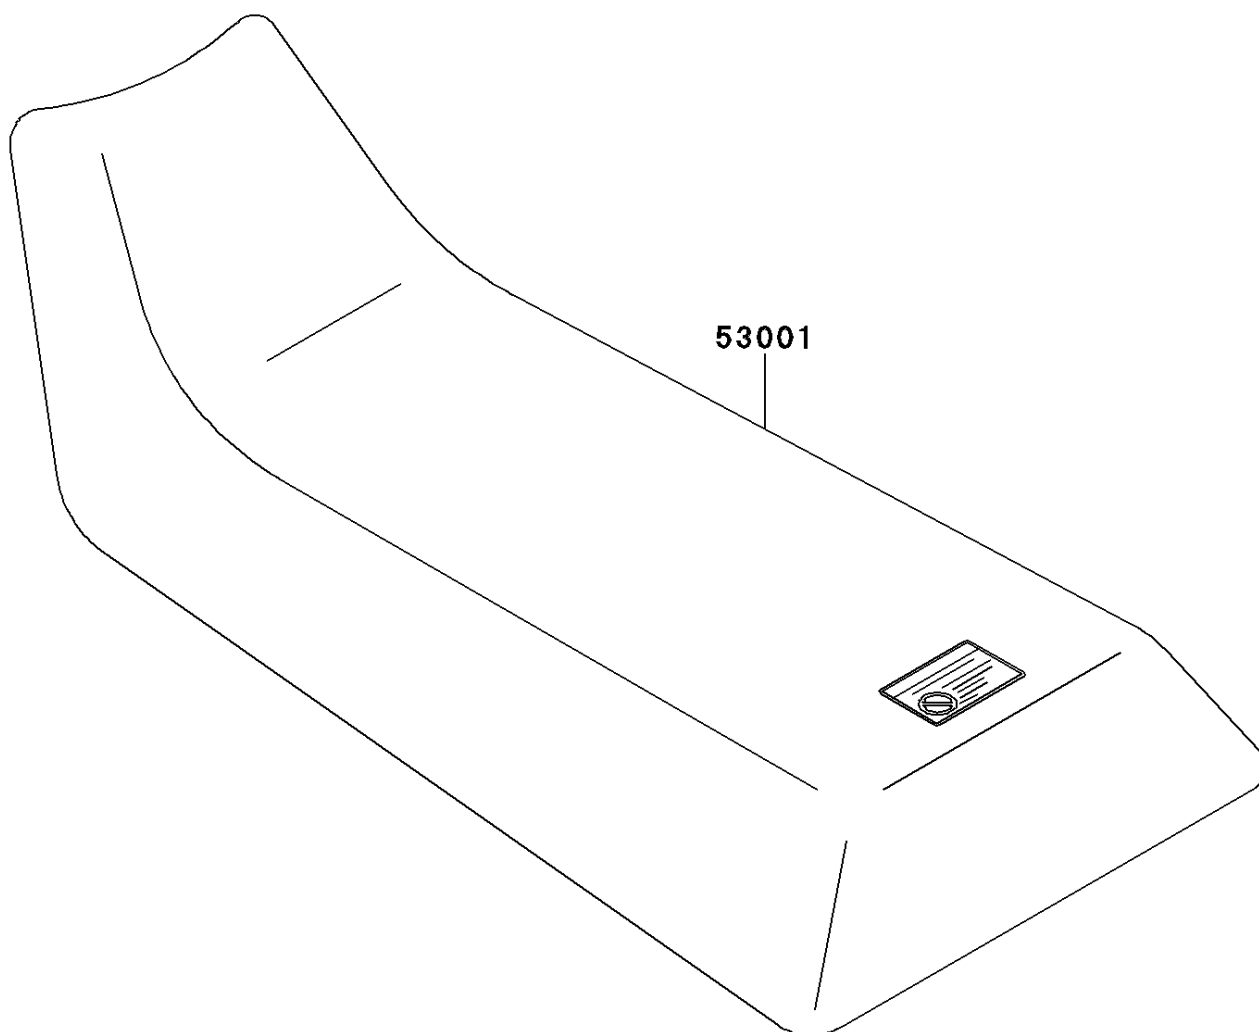

## 2002 Bayou® 220 PARTS DIAGRAM

Seat

F2510

## 2002 Bayou® 220 PARTS LIST

Seat

ITEM NAME	PART NUMBER	QUANTITY
SEAT-ASSY,S.GRAY (Ref # 53001)	53001-1941-LG	1