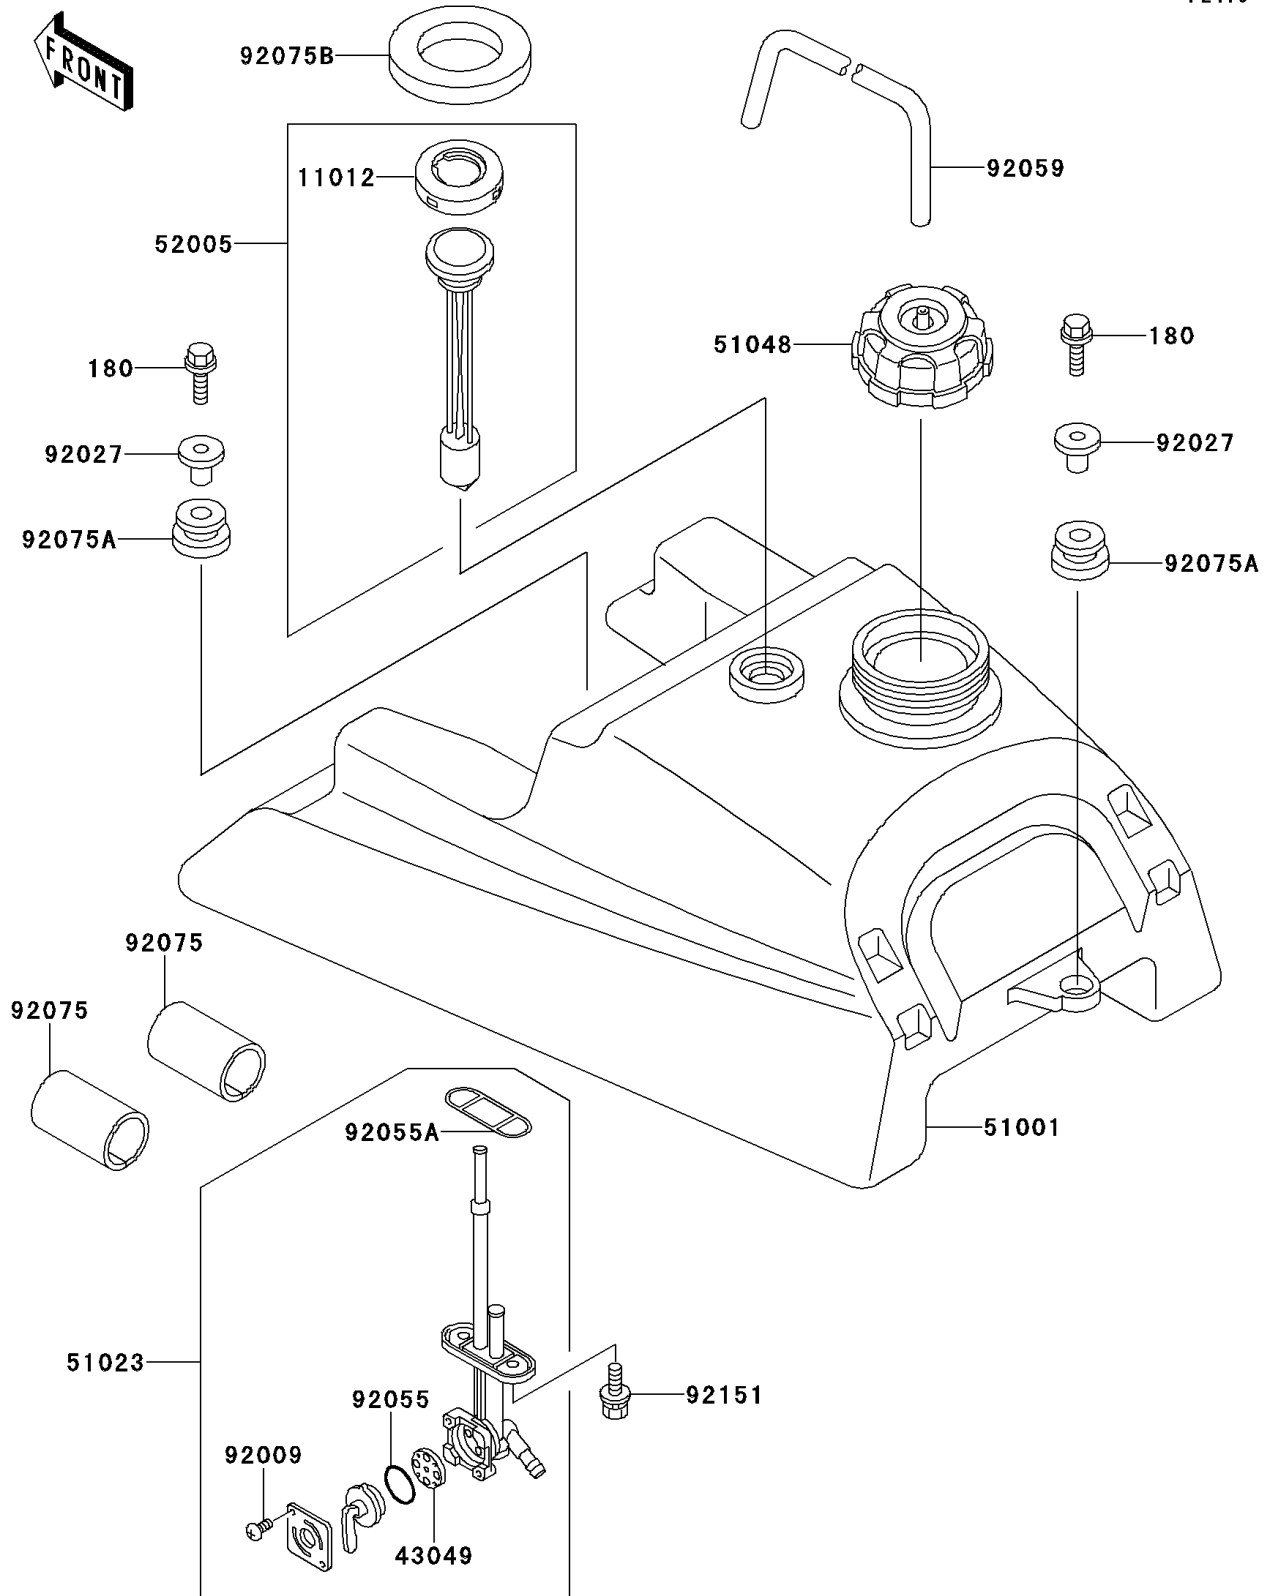

## 2002 Bayou® 220 PARTS DIAGRAM

Fuel Tank

F2410

## 2002 Bayou® 220 PARTS LIST

Fuel Tank

ITEM NAME	PART NUMBER	QUANTITY
BOLT-UPSET-WS,6X25 (Ref # 180)	180D0625	1
CAP,FUEL GAUGE (Ref # 11012)	11012-1627	1
PACKING,FUEL TAP LEVER (Ref # 43049)	43049-1017	1
TANK-COMP-FUEL (Ref # 51001)	51001-1272	1
TAP-ASSY,FUEL (Ref # 51023)	51023-1250	1
CAP-ASSY-TANK,FUEL (Ref # 51048)	51048-1133	1
GAUGE,FUEL (Ref # 52005)	52005-1121	1
SCREW,3X5 (Ref # 92009)	92009-1123	1
COLLAR,L=16.1 (Ref # 92027)	92027-1847	1
RING-O,FUEL TAP LEVER (Ref # 92055)	92055-1111	1
RING-O,FUEL TAP PACKING (Ref # 92055A)	92055-1348	1
TUBE,5X9.4X250 (Ref # 92059)	92059-1967	1
DAMPER,FUEL TANK,FR,UNDER (Ref # 92075)	92075-1369	1
DAMPER (Ref # 92075A)	92075-1787	1
DAMPER,42.5X70X8.5 (Ref # 92075B)	92075-1988	1
BOLT,6X14 (Ref # 92151)	92151-1198	1