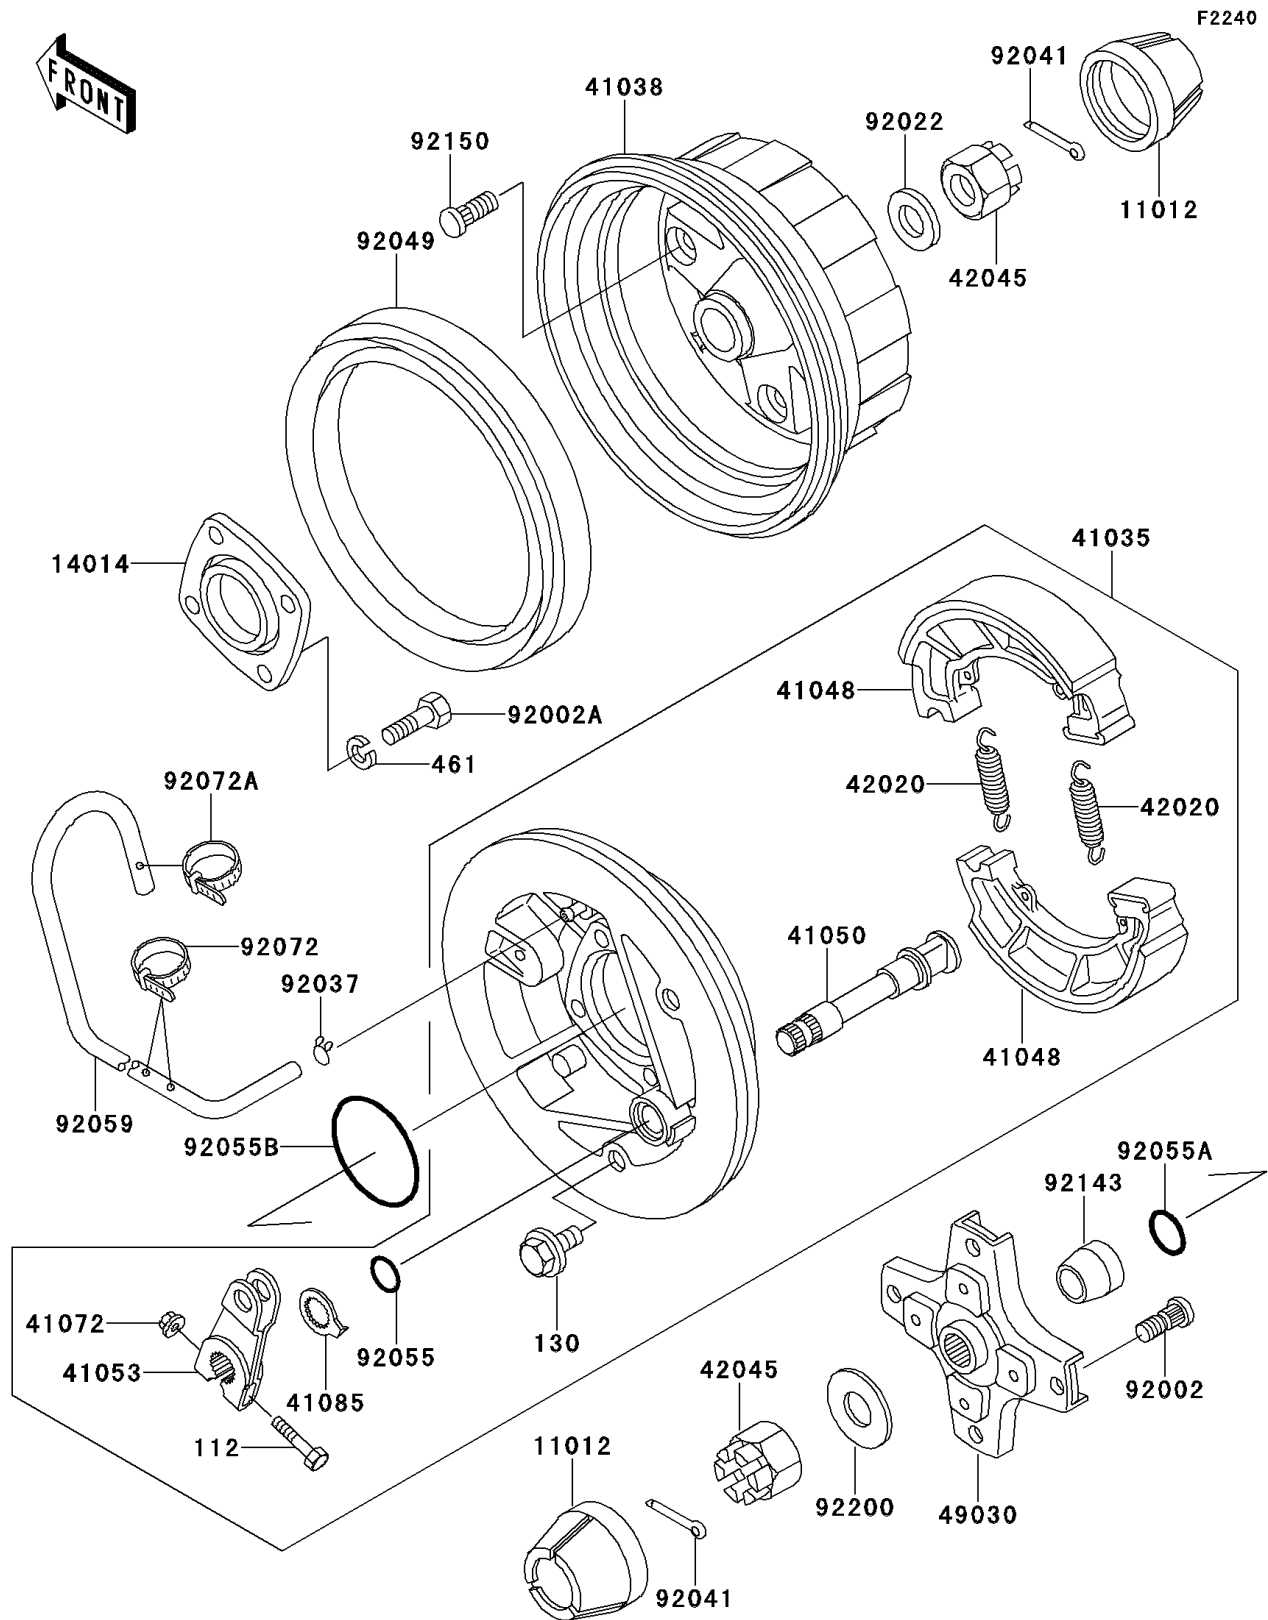

2002 Bayou® 220 PARTS DIAGRAM

Rear Hub

2002 Bayou® 220 PARTS LIST

Rear Hub

ITEM NAME	PART NUMBER	QUANTITY
BOLT-UPSET (Ref # 112)	112H0640	1
BOLT-FLANGED,10X16 (Ref # 130)	130B1016	1
WASHER-SPRING,10MM (Ref # 461)	461F1000	1
CAP,WHEEL (Ref # 11012)	11012-1969	1
PLATE-POSITION (Ref # 14014)	14014-1072	1
PANEL-ASSY-BRAKE,RR,RH (Ref # 41035)	41035-1239	1
DRUM,RR (Ref # 41038)	41038-1201	1
SHOE-BRAKE (Ref # 41048)	41048-1069	1
CAM-BRAKE (Ref # 41050)	41050-1074	1
LEVER-BRAKE CAM (Ref # 41053)	41053-1064	1
NUT,6MM (Ref # 41072)	41072-007	1
INDICATOR (Ref # 41085)	41085-1053	1
SPRING,BRAKE SHOE (Ref # 42020)	42020-004	1
NUT,CASTLE,18MM (Ref # 42045)	42045-018	1
HUB,RR,LH (Ref # 49030)	49030-1086	1
BOLT,10MM (Ref # 92002)	92002-1459	1
BOLT,10X30 (Ref # 92002A)	92002-1918	1
WASHER,18.3X34X4.5 (Ref # 92022)	92022-1658	1
CLAMP,TUBE (Ref # 92037)	92037-147	1
COTTER,4.0X35 (Ref # 92041)	92041-1053	1
SEAL-OIL (Ref # 92049)	92049-1242	1
RING-O,ID=16.4 (Ref # 92055)	92055-1376	1
RING-O,ID=24.5 (Ref # 92055A)	92055-1459	1
RING-O (Ref # 92055B)	92055-3018	1
TUBE,4.7X9.5X1240 (Ref # 92059)	92059-1968	1
BAND,L=123 (Ref # 92072)	92072-030	1
BAND,L=149 (Ref # 92072A)	92072-031	1
COLLAR,L=18 (Ref # 92143)	92143-1115	1
BOLT,10MM (Ref # 92150)	92150-1110	1

2002 Bayou® 220 PARTS LIST

Rear Hub

ITEM NAME	PART NUMBER	QUANTITY
WASHER,18.5X52X4.5 (Ref # 92200)	92200-1474	1