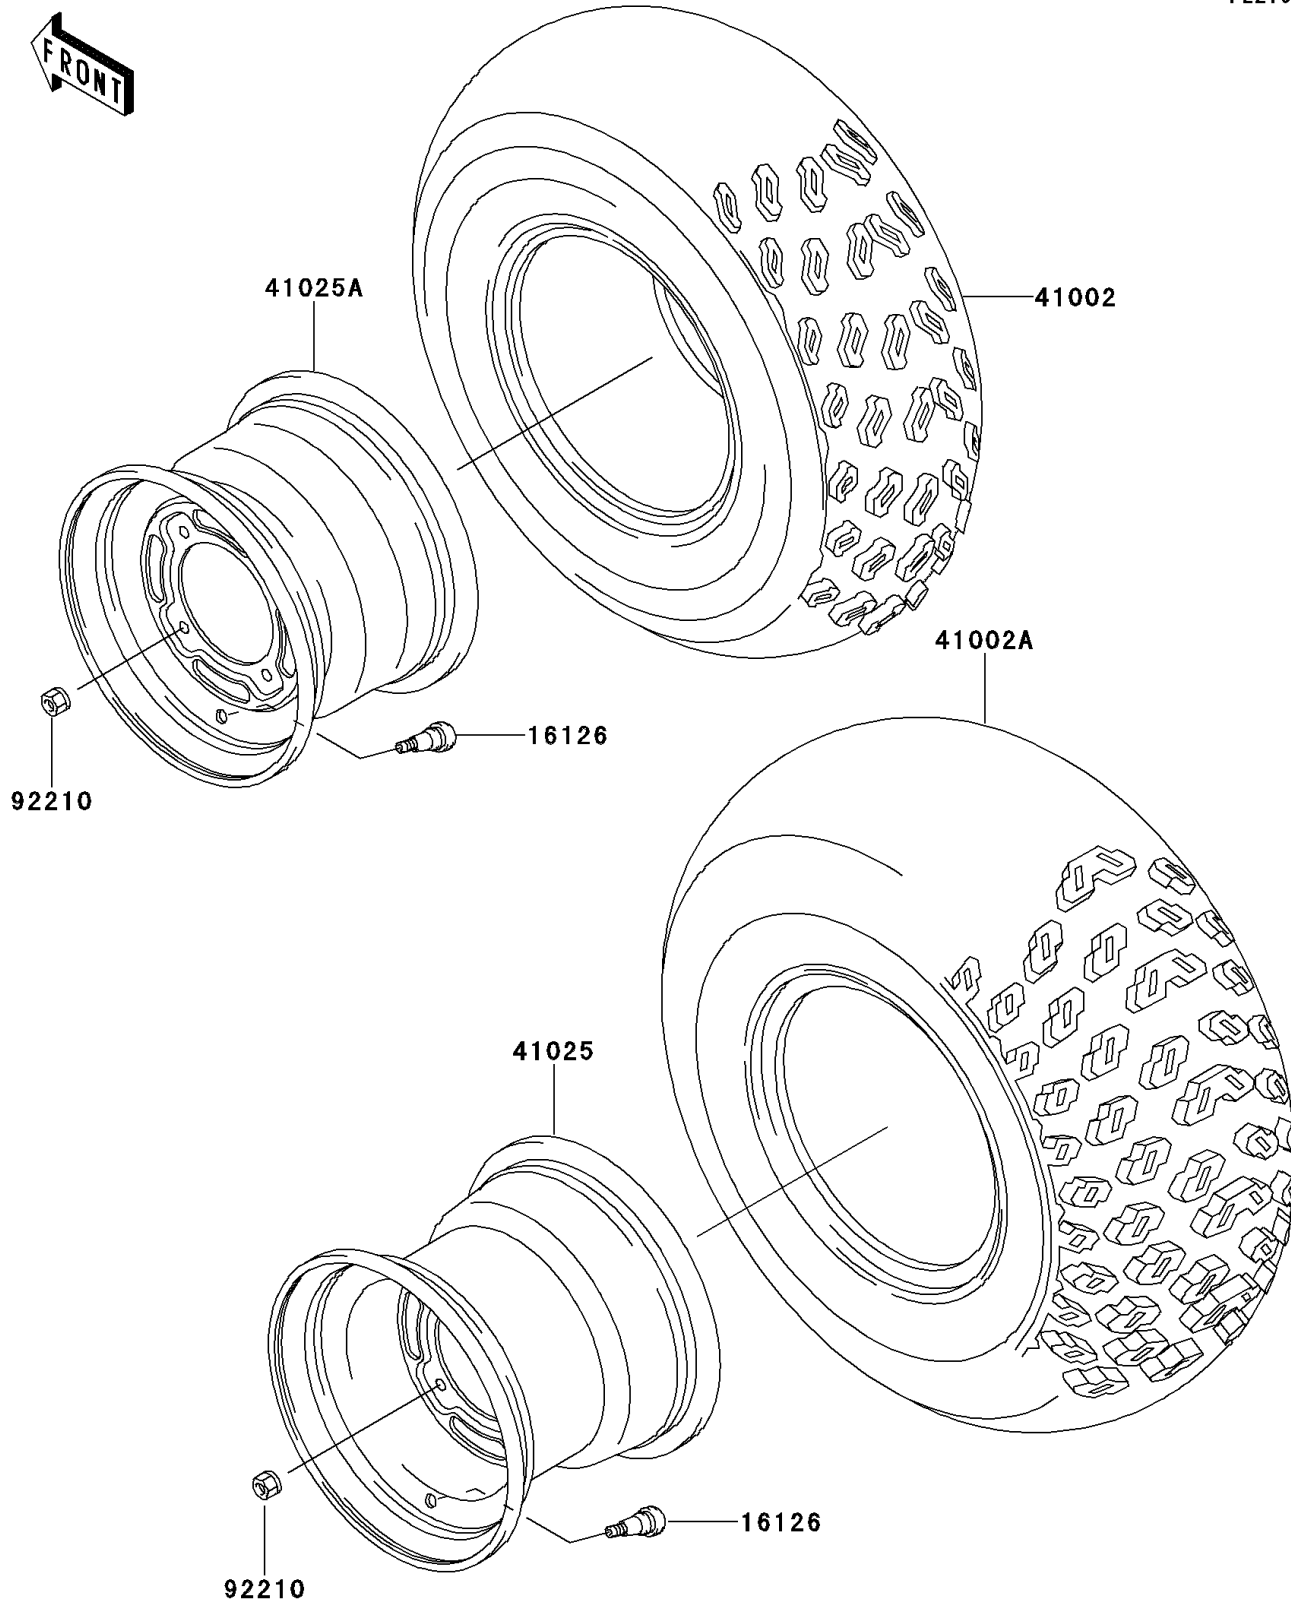

2002 Bayou® 220 PARTS DIAGRAM

Wheels/Tires

F2210

2002 Bayou® 220 PARTS LIST

Wheels/Tires

ITEM NAME	PART NUMBER	QUANTITY
VALVE (Ref # 16126)	16126-4001	1
TIRE,FR,AT21X8-9,KT856(D) (Ref # 41002)	41002-1650	1
TIRE,RR,AT22X10-10,KT857(D) (Ref # 41002A)	41002-1651	1
RIM,RR,10X8.5,SILVER NO.40 (Ref # 41025)	41025-1339-5A	1
RIM,FR,9X6.0,SILVER NO.40 (Ref # 41025A)	41025-1340-5A	1
NUT,LOCK,10MM (Ref # 92210)	92210-1204	1