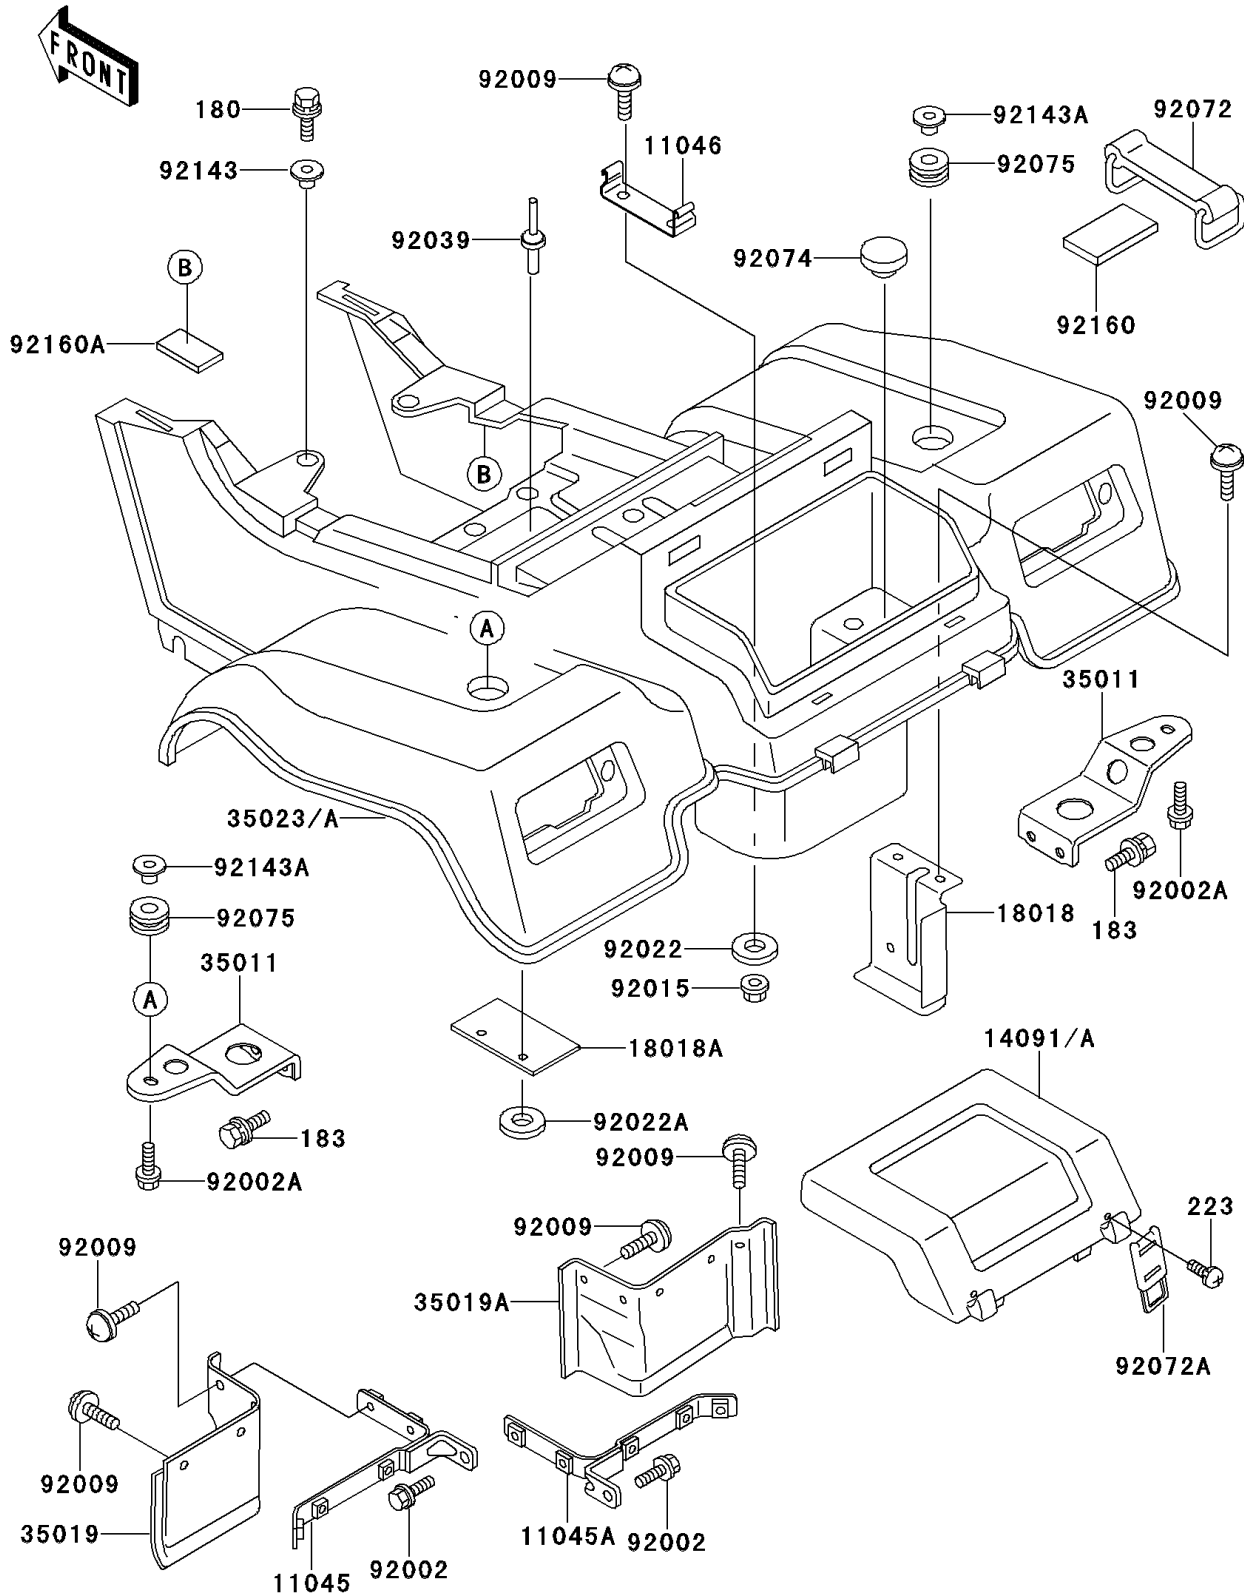

## 2002 Bayou® 220 PARTS DIAGRAM

Rear Fender(s)

F2172