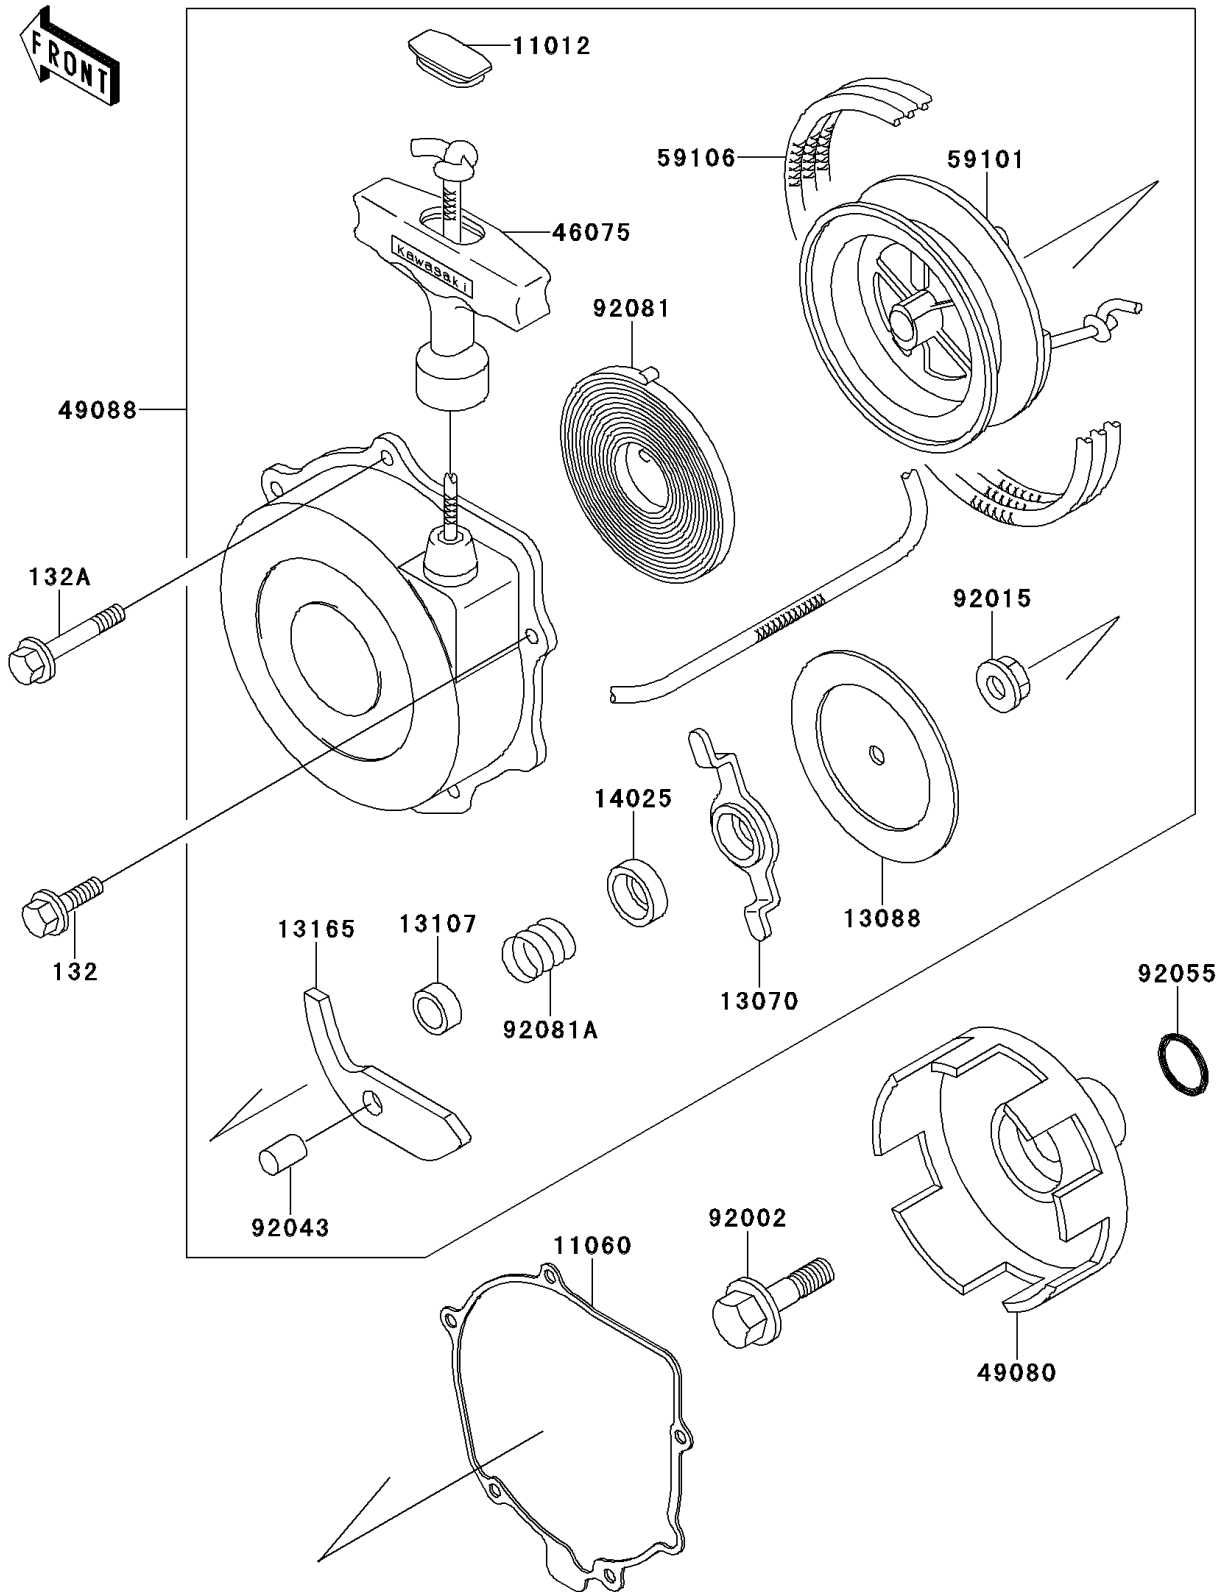

2002 Bayou® 220 PARTS DIAGRAM

Recoil Starter

E3040

2002 Bayou® 220 PARTS LIST

Recoil Starter

ITEM NAME	PART NUMBER	QUANTITY
BOLT-FLANGED-SMALL (Ref # 132)	132J0614	1
BOLT-FLANGED-SMALL (Ref # 132A)	132J0680	1
CAP,RECOIL GRIP (Ref # 11012)	11012-1420	1
GASKET,RECOIL STARTER (Ref # 11060)	11060-1650	1
GUIDE,RECOIL (Ref # 13070)	13070-1123	1
PLATE-FRICTION,RECOIL (Ref # 13088)	13088-1059	1
SHAFT,RECOIL (Ref # 13107)	13107-1129	1
PAWL,RECOIL (Ref # 13165)	13165-1110	1
COVER,RECOIL (Ref # 14025)	14025-1966	1
GRIP,RECOIL (Ref # 46075)	46075-1073	1
PULLEY-STARTING (Ref # 49080)	49080-1051	1
STARTER-RECOIL (Ref # 49088)	49088-1054	1
REEL (Ref # 59101)	59101-1105	1
ROPE,RECOIL (Ref # 59106)	59106-1102	1
BOLT,FLANGED,10X40 (Ref # 92002)	92002-1296	1
NUT,6MM (Ref # 92015)	92015-1464	1
PIN,RECOIL (Ref # 92043)	92043-1259	1
RING-O,16.8MM (Ref # 92055)	92055-1235	1
SPRING,RECOIL (Ref # 92081)	92081-1772	1
SPRING (Ref # 92081A)	92081-1773	1