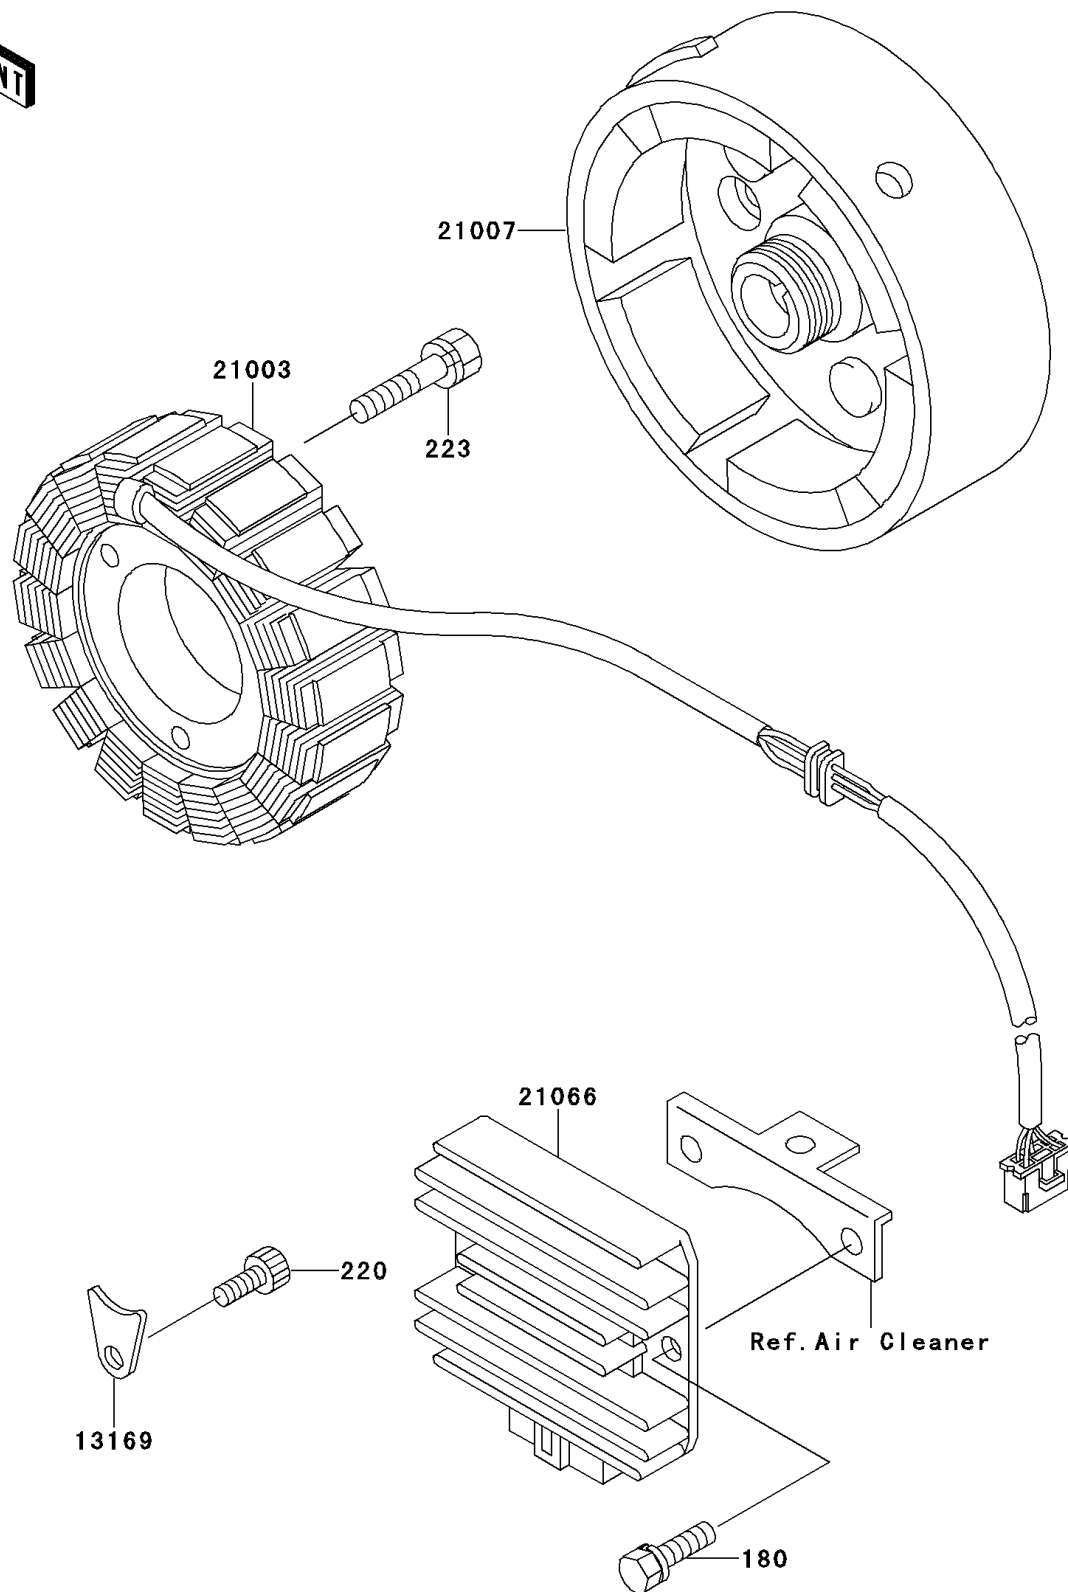

## 2002 Bayou® 220 PARTS DIAGRAM

Generator

E1810

## 2002 Bayou® 220 PARTS LIST

Generator

ITEM NAME	PART NUMBER	QUANTITY
BOLT-UPSET-WS (Ref # 180)	180B0622	1
SCREW-PAN-CROS,6X10 (Ref # 220)	220B0610	1
SCREW-PAN-WS-CROS (Ref # 223)	223B0530	1
PLATE,HARNESS (Ref # 13169)	13169-1788	1
STATOR (Ref # 21003)	21003-1287	1
ROTOR,GENERATOR (Ref # 21007)	21007-1286	1
REGULATOR-VOLTAGE (Ref # 21066)	21066-1038	1