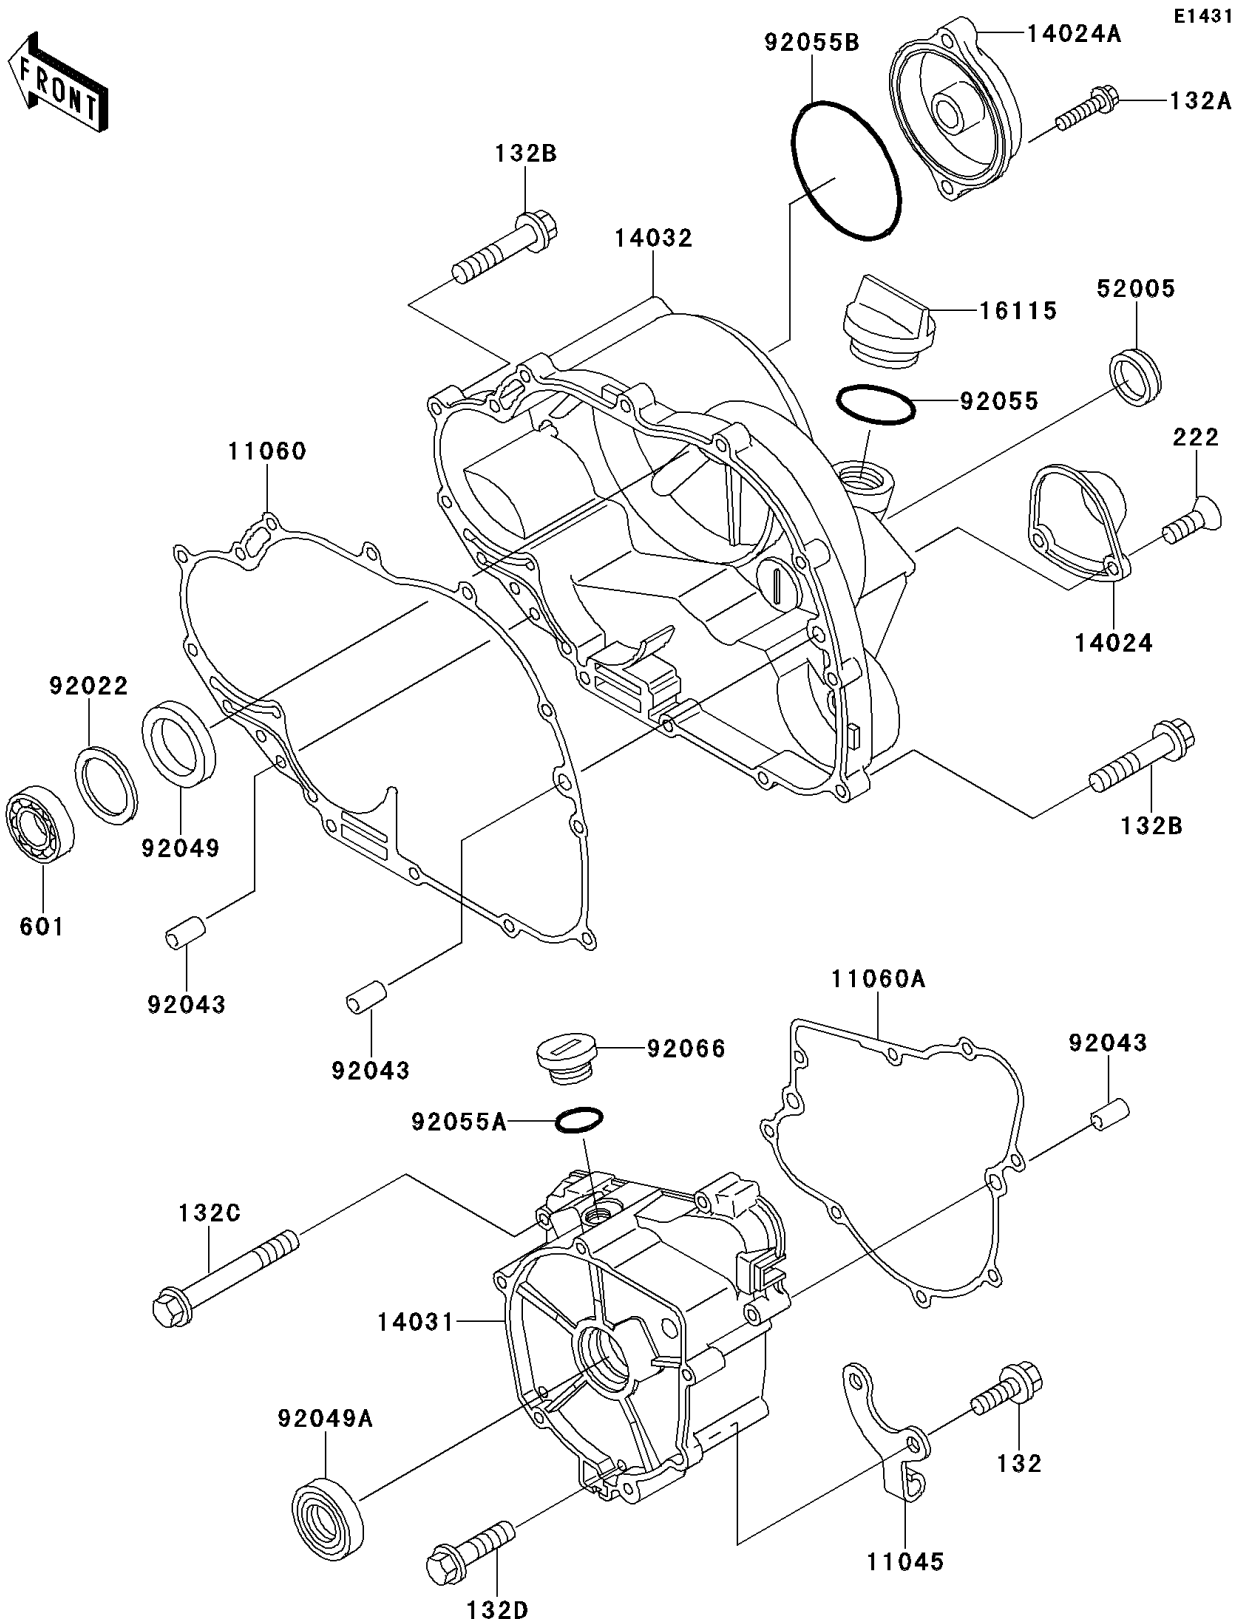

2002 Bayou® 220 PARTS DIAGRAM

Engine Cover(s)

2002 Bayou® 220 PARTS LIST

Engine Cover(s)

ITEM NAME	PART NUMBER	QUANTITY
BOLT-FLANGED-SMALL (Ref # 132)	132J0614	1
BOLT-FLANGED-SMALL (Ref # 132A)	132J0625	1
BOLT-FLANGED-SMALL (Ref # 132B)	132J0630	1
BOLT-FLANGED-SMALL (Ref # 132C)	132J0635	1
BOLT-FLANGED-SMALL (Ref # 132D)	132J0670	1
SCREW-CSK-RD-CROS (Ref # 222)	222C0512	1
BEARING-BALL,#6002 (Ref # 601)	601A6002	1
BRACKET (Ref # 11045)	11045-1828	1
GASKET,CLUTCH COVER (Ref # 11060)	11060-1648	1
GASKET,GENERATOR (Ref # 11060A)	11060-1649	1
COVER (Ref # 14024)	14024-1486	1
COVER,OIL FILTER (Ref # 14024A)	14024-1488	1
COVER-GENERATOR (Ref # 14031)	14031-1338	1
COVER-CLUTCH (Ref # 14032)	14032-1451	1
CAP-OIL FILLER (Ref # 16115)	16115-1009	1
GAUGE,OIL LEVEL (Ref # 52005)	52005-1009	1
WASHER,21X31.5X1.0 (Ref # 92022)	92022-1624	1
PIN,6.2X8X14 (Ref # 92043)	92043-1263	1
SEAL-OIL (Ref # 92049)	92049-1293	1
SEAL-OIL,TC25356 (Ref # 92049A)	92049-1317	1
RING-O,31.7X2.4 (Ref # 92055)	92055-049	1
RING-O (Ref # 92055A)	92055-1146	1
RING-O,63.6X2.4 (Ref # 92055B)	92055-1433	1
PLUG,COVER (Ref # 92066)	92066-1163	1