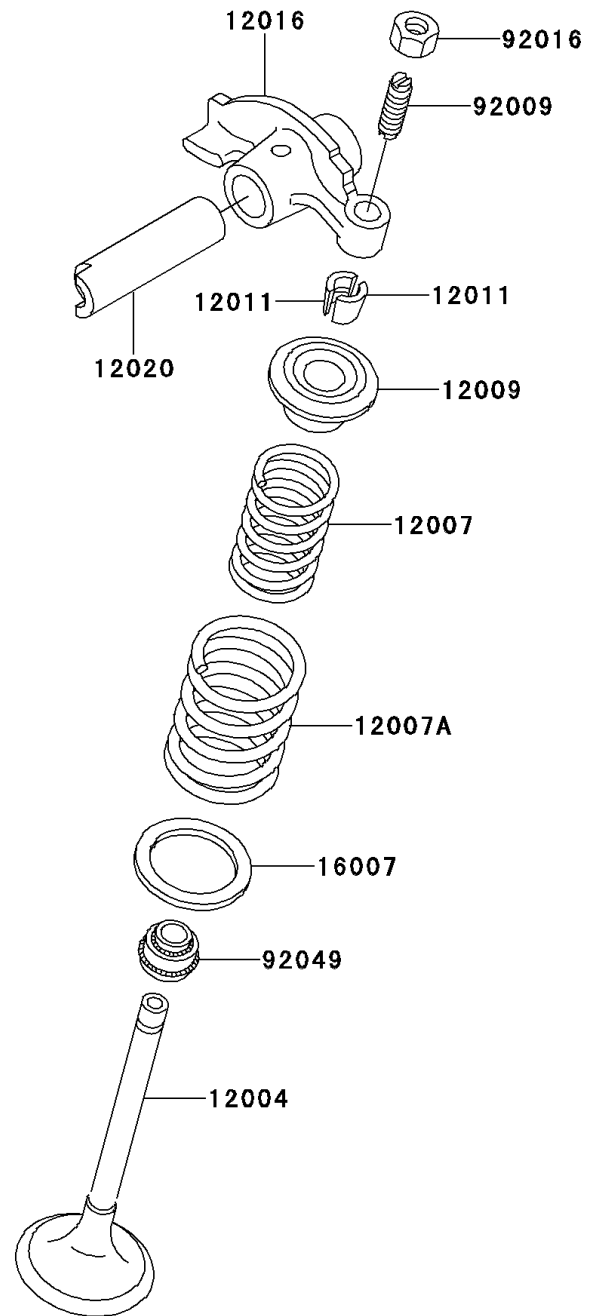

## 2002 Bayou® 220 PARTS DIAGRAM

Valve(s)

E1210

## 2002 Bayou® 220 PARTS LIST

Valve(s)

ITEM NAME	PART NUMBER	QUANTITY
VALVE-INTAKE (Ref # 12004)	12004-1082	1
VALVE-EXHAUST (Ref # 12005)	12005-1093	1
SPRING-ENGINE VALVE,INNER (Ref # 12007)	12007-1001	1
SPRING-ENGINE VALVE,OUTER (Ref # 12007A)	12007-1002	1
RETAINER-VALVE SPRING (Ref # 12009)	12009-1001	1
COLLET (Ref # 12011)	12011-1003	1
ARM-ROCKER (Ref # 12016)	12016-1099	1
SHAFT-ROCKER (Ref # 12020)	12020-1053	1
SEAT-SPRING (Ref # 16007)	16007-1106	1
SCREW,6MM (Ref # 92009)	92009-1032	1
NUT,6MM (Ref # 92016)	92016-061	1
SEAL-OIL,RVC2-5.5X8.5X8.3 (Ref # 92049)	92049-1062	1