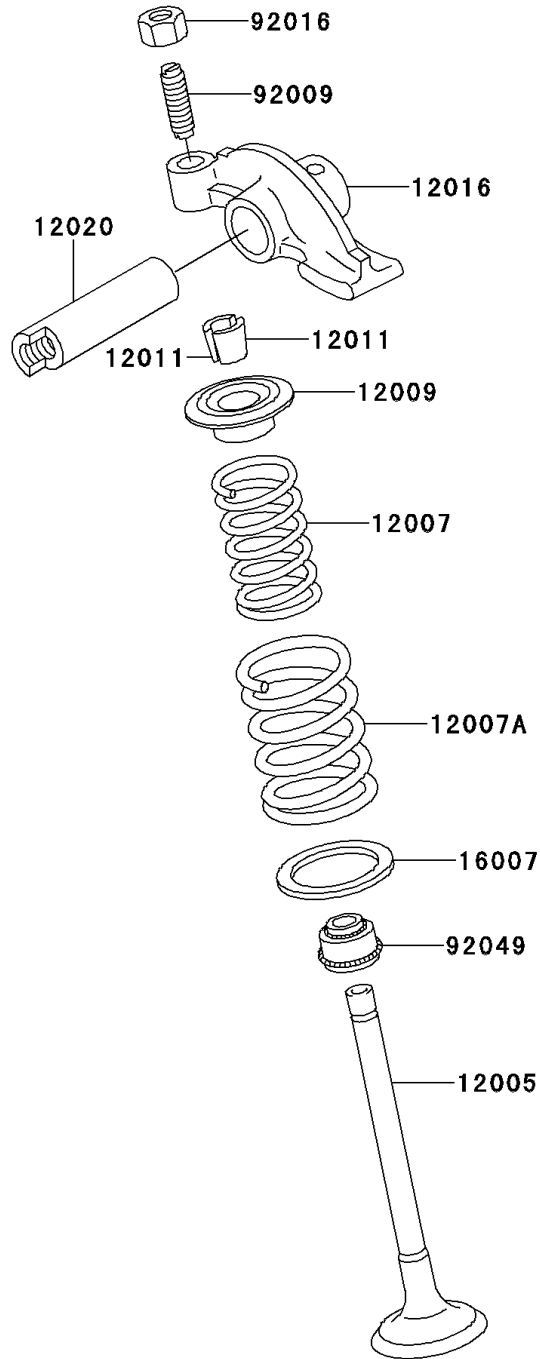

## 2002 Bayou® 220 PARTS DIAGRAM

Valve(s)

E1210

## 2002 Bayou® 220 PARTS LIST

Valve(s)

ITEM NAME	PART NUMBER	QUANTITY
VALVE-INTAKE (Ref # 12004)	12004-1082	1
VALVE-EXHAUST (Ref # 12005)	12005-1093	1
SPRING-ENGINE VALVE,INNER (Ref # 12007)	12007-1001	1
SPRING-ENGINE VALVE,OUTER (Ref # 12007A)	12007-1002	1
RETAINER-VALVE SPRING (Ref # 12009)	12009-1001	1
COLLET (Ref # 12011)	12011-1003	1
ARM-ROCKER (Ref # 12016)	12016-1099	1
SHAFT-ROCKER (Ref # 12020)	12020-1053	1
SEAT-SPRING (Ref # 16007)	16007-1106	1
SCREW,6MM (Ref # 92009)	92009-1032	1
NUT,6MM (Ref # 92016)	92016-061	1
SEAL-OIL,RVC2-5.5X8.5X8.3 (Ref # 92049)	92049-1062	1