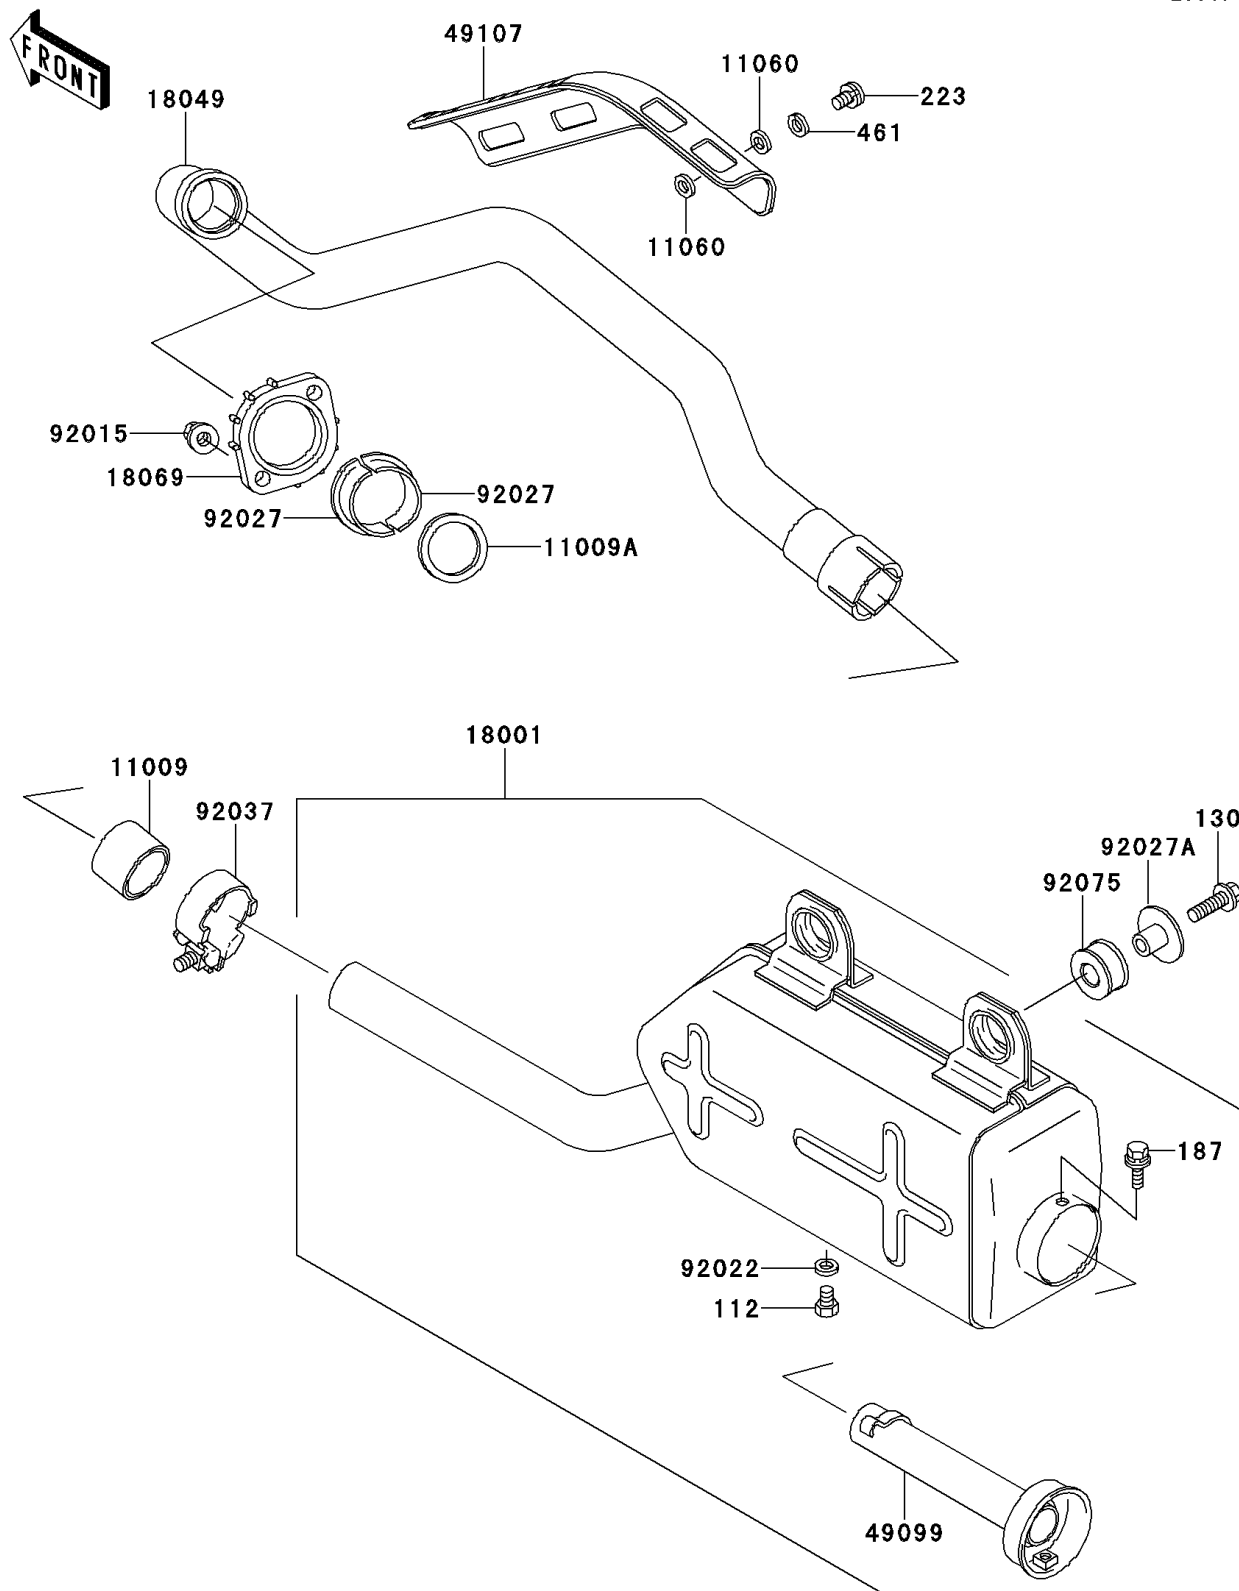

2002 Bayou® 220 PARTS DIAGRAM

Muffler(s)

E1140

2002 Bayou® 220 PARTS LIST

Muffler(s)

ITEM NAME	PART NUMBER	QUANTITY
BOLT-UPSET (Ref # 112)	112B0608	1
BOLT-FLANGED,8X30 (Ref # 130)	130J0830	1
BOLT-UPSET-WSP (Ref # 187)	187B0612	1
SCREW-PAN-WS-CROS (Ref # 223)	223C0610	1
WASHER-SPRING,6MM,BLACK (Ref # 461)	461K0600	1
GASKET,EXHAUST PIPE CONNECTING (Ref # 11009)	11009-1718	1
GASKET,EXHAUST PIPE HOLDER (Ref # 11009A)	11009-1866	1
GASKET,6.2X11.5X1.5 (Ref # 11060)	11060-1109	1
MUFFLER (Ref # 18001)	18001-1667	1
PIPE-EXHAUST (Ref # 18049)	18049-1415	1
HOLDER-EXHAUST PIPE (Ref # 18069)	18069-1078	1
BAFFLE-PIPE MUFFLER (Ref # 49099)	49099-1249	1
COVER-EXHAUST PIPE (Ref # 49107)	49107-1074	1
NUT,6MM (Ref # 92015)	92015-1365	1
WASHER,6.2X11X1 (Ref # 92022)	92022-304	1
COLLAR,L=14.5 (Ref # 92027)	92027-1142	1
COLLAR,MUFFLER (Ref # 92027A)	92027-1981	1
CLAMP (Ref # 92037)	92037-1956	1
DAMPER,MUFFLER (Ref # 92075)	92075-1809	1