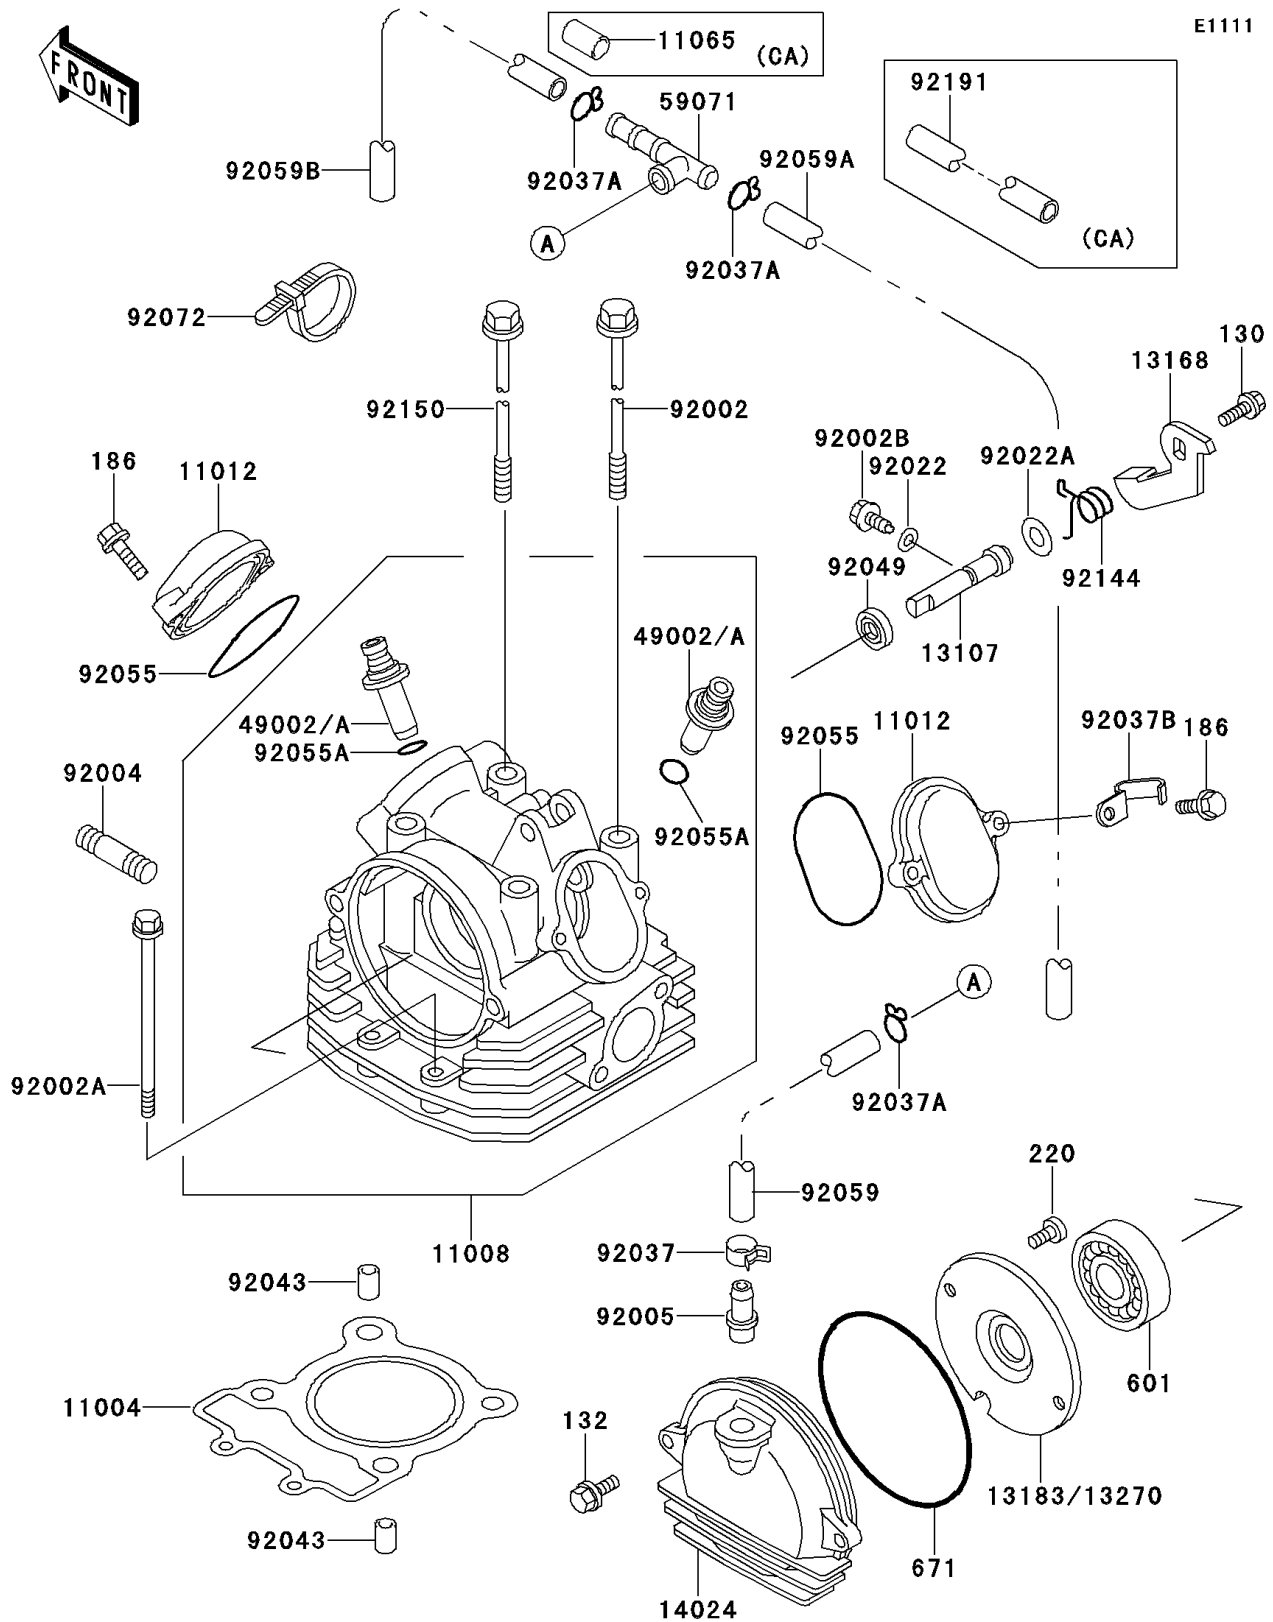

2002 Bayou® 220 PARTS DIAGRAM

Cylinder Head

2002 Bayou® 220 PARTS LIST

Cylinder Head

ITEM NAME	PART NUMBER	QUANTITY
GASKET-HEAD (Ref # 11004)	11004-1167	1
HEAD-COMP-CYLINDER (Ref # 11008)	11008-1197	1
CAP,ROCKER ARM (Ref # 11012)	11012-1486	1
SHAFT,DECOMPRESSOR (Ref # 13107)	13107-1209	1
LEVER,DECOMPRESSOR (Ref # 13168)	13168-1353	1
COVER,CAMSHAFT (Ref # 14024)	14024-1485	1
GUIDE-VALVE (Ref # 49002A)	49002-1079	2
JOINT (Ref # 59071)	59071-1124	1
BOLT,10X228 (Ref # 92002)	92002-1960	1
BOLT,6X113 (Ref # 92002A)	92002-1961	1
BOLT,DECOMPRESSOR (Ref # 92002B)	92002-1962	1
STUD,6X30 (Ref # 92004)	92004-1128	1
FITTING,BREATHER PIPE (Ref # 92005)	92005-1161	1
WASHER,6.1X12X1 (Ref # 92022)	92022-077	1
WASHER,10.2X20X0.5 (Ref # 92022A)	92022-1649	1
CLAMP (Ref # 92037)	92037-1181	1
CLAMP,FUEL TUBE (Ref # 92037A)	92037-1271	1
CLAMP (Ref # 92037B)	92037-1939	1
PIN,10.1X12X14 (Ref # 92043)	92043-4009	1
SEAL-OIL (Ref # 92049)	92049-1542	1
RING-O,53.5X2.6 (Ref # 92055)	92055-112	1
RING-O,10.3X1.2 (Ref # 92055A)	92055-1177	1
TUBE,9X12X148 (Ref # 92059)	92059-1848	1
BAND,L=149 (Ref # 92072)	92072-031	1
SPRING,DECOMPRESSOR (Ref # 92144)	92144-1154	1
BOLT (Ref # 92150)	92150-1107	1
BOLT-FLANGED (Ref # 130)	130Y0610	1
BOLT-FLANGED-SMALL (Ref # 132)	132Y0616	1
BOLT-UPSET-WP (Ref # 186)	186G0625	1

2002 Bayou® 220 PARTS LIST

Cylinder Head

ITEM NAME	PART NUMBER	QUANTITY
SCREW-PAN-CROS,6X8 (Ref # 220)	220B0608	1
BEARING-BALL (Ref # 601)	601A6004ZZ	1
O RING,95MM (Ref # 671)	671B2595	1
CAP (Ref # 11065)	11065-1075	1
PLATE,CAM CHAIN (Ref # 13183)	13183-1139	1
PLATE (Ref # 13270)	13270-1960	1
TUBE,9X12X600 (Ref # 92059A)	92059-1849	1
TUBE (Ref # 92059B)	92059-1900	1
TUBE (Ref # 92191)	92191-1169	1