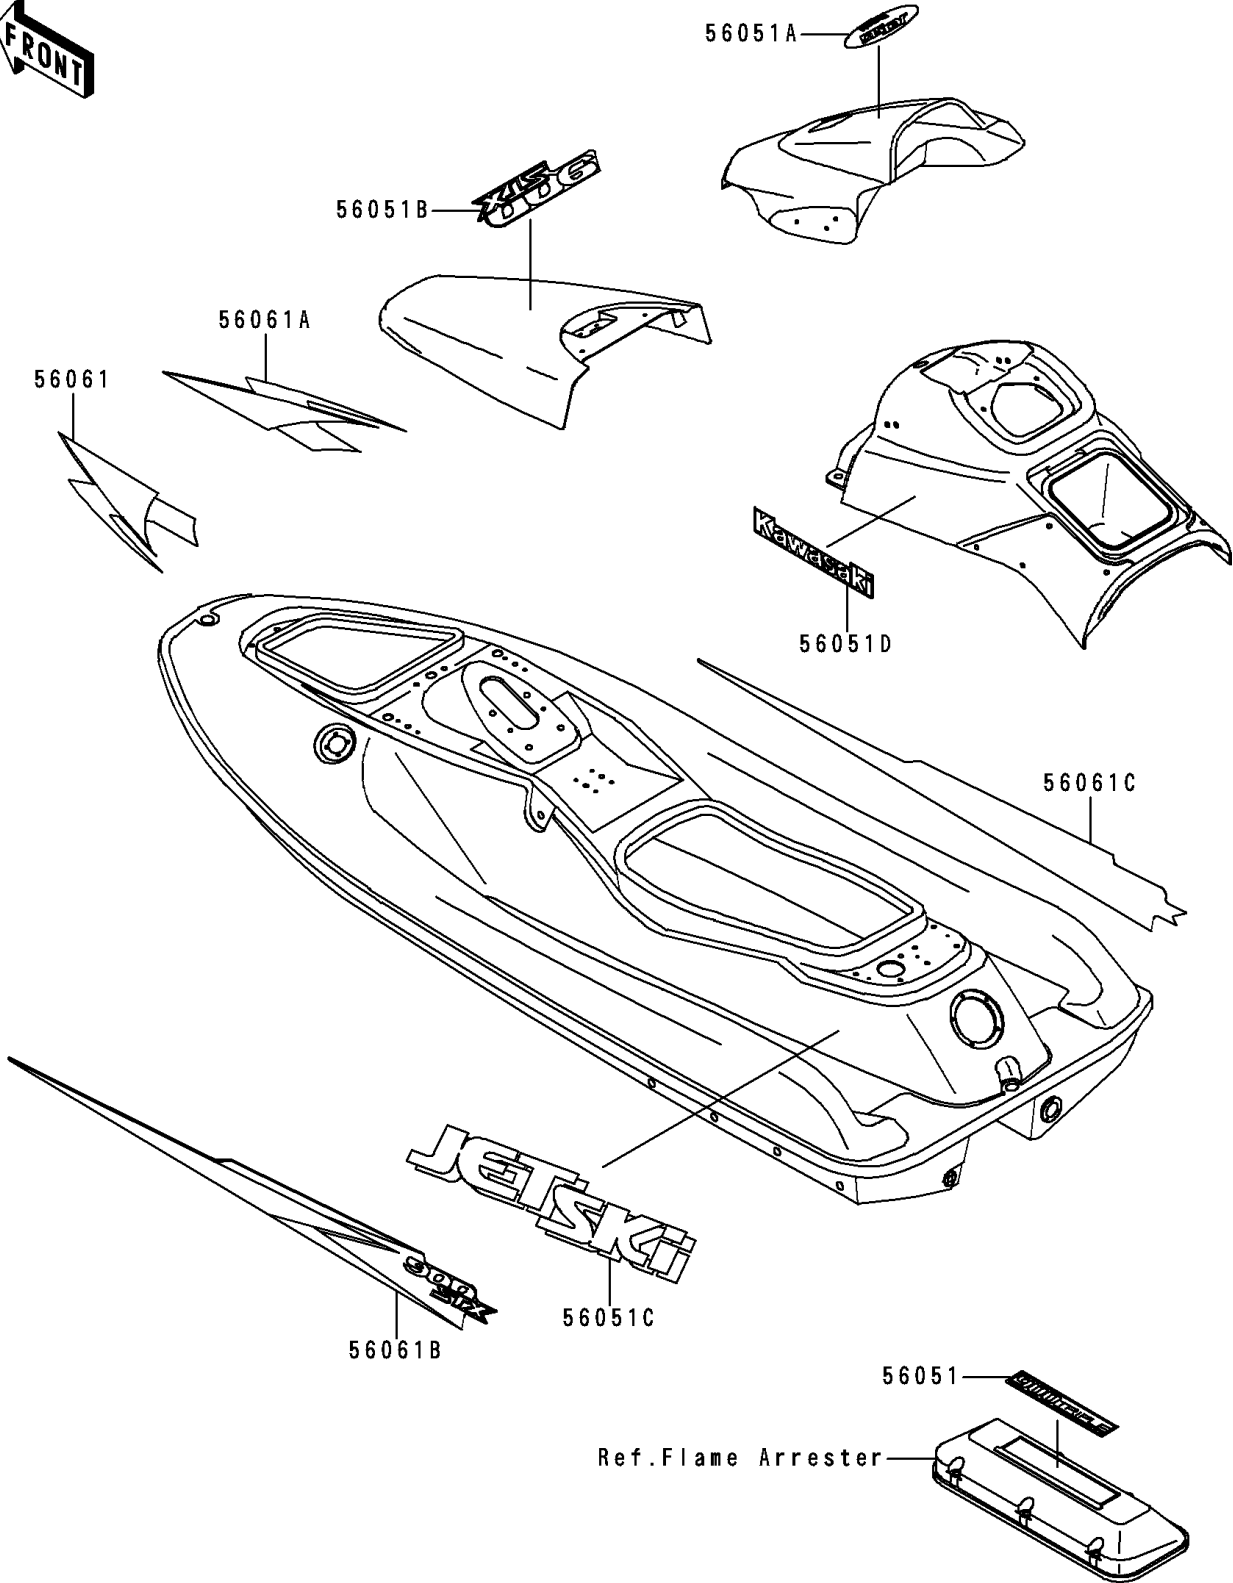

1997 JET SKI® 900 STX® PARTS DIAGRAM

Decals(JT900-A1)

F3880

1997 JET SKI® 900 STX® PARTS LIST

Decals(JT900-A1)

ITEM NAME	PART NUMBER	QUANTITY
MARK,900 TRIPLE (Ref # 56051)	56051-3743	1
MARK,HANDLE COVER,JET SKI (Ref # 56051A)	56051-3751	1
MARK,HATCH COVER,900 STX (Ref # 56051B)	56051-3759	1
MARK,DECK,JET SKI (Ref # 56051C)	56051-3760	1
MARK,KAWASAKI (Ref # 56051D)	56051-3770	1
PATTERN,DECK,FR,LH (Ref # 56061)	56061-3790	1
PATTERN,DECK,FR,RH (Ref # 56061A)	56061-3791	1
PATTERN,DECK,RR,LH (Ref # 56061B)	56061-3792	1
PATTERN,DECK,RR,RH (Ref # 56061C)	56061-3793	1