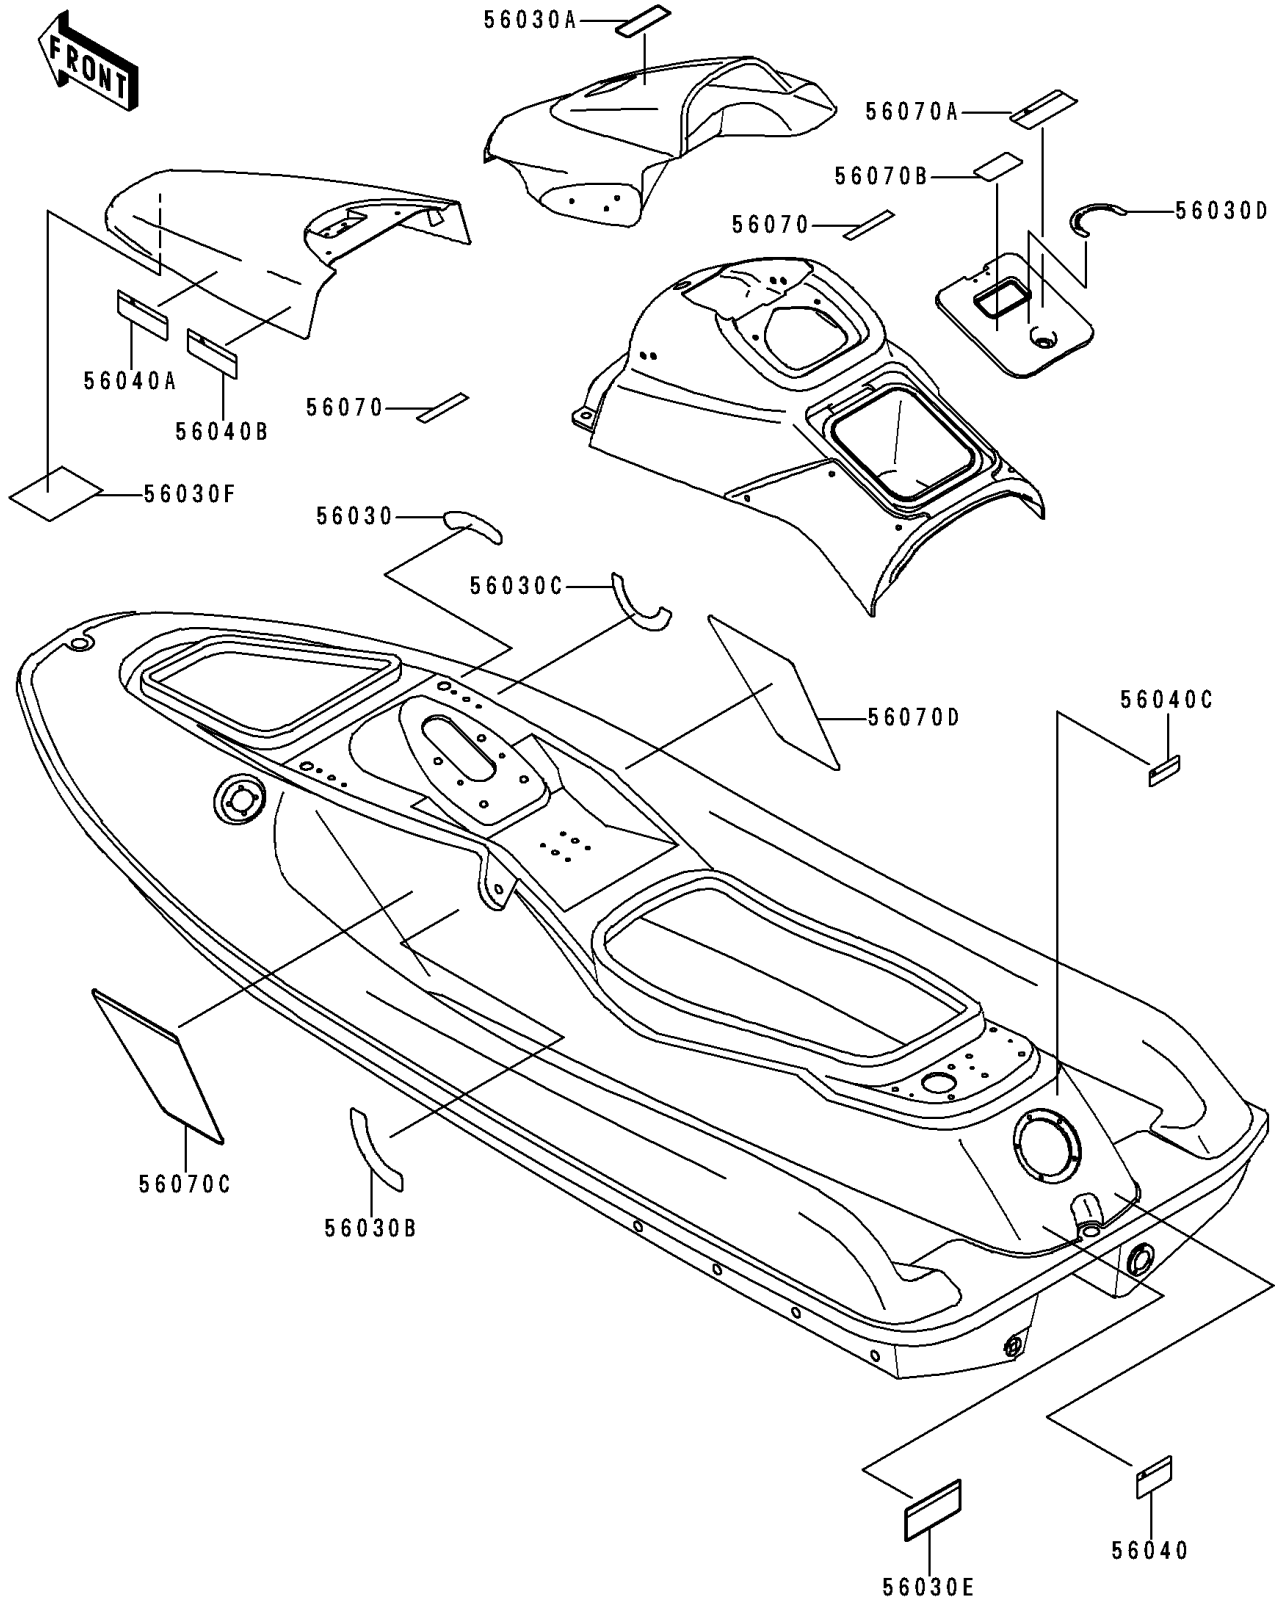

1997 JET SKI® 900 STX® PARTS DIAGRAM

Labels

F3183

1997 JET SKI® 900 STX® PARTS LIST

Labels

ITEM NAME	PART NUMBER	QUANTITY
LABEL,REVERSE (Ref # 56030)	56030-3743	1
LABEL,FIRE EXTINGUISHER (Ref # 56030A)	56030-3755	1
LABEL,CHOKE (Ref # 56030B)	56030-3793	1
LABEL,FUEL (Ref # 56030C)	56030-3794	1
LABEL,STORAGE LOCK (Ref # 56030D)	56030-3798	1
LABEL,REVERSE BUCKET (Ref # 56030E)	56030-3808	1
LABEL,HATCH (Ref # 56030F)	56030-3814	1
LABEL-WARNING,NOZZLE (Ref # 56040)	56040-3898	1
LABEL-WARNING,BREAK-IN (Ref # 56040A)	56040-3969	1
LABEL-WARNING,GASOLINE (Ref # 56040B)	56040-3972	1
LABEL-WARNING,GRAB HANDLE (Ref # 56040C)	56040-3973	1
LABEL-WARNING,MIRROR (Ref # 56070)	56070-3764	1
LABEL-WARNING,OVER HEAT (Ref # 56070A)	56070-3777	1
LABEL-WARNING,TETHER SWITCH (Ref # 56070B)	56070-3787	1
LABEL-WARNING,IMPORTANT SAFETY (Ref # 56070C)	56070-3849	1
LABEL-WARNING,IMPORTANT SAFETY (Ref # 56070D)	56070-3852	1