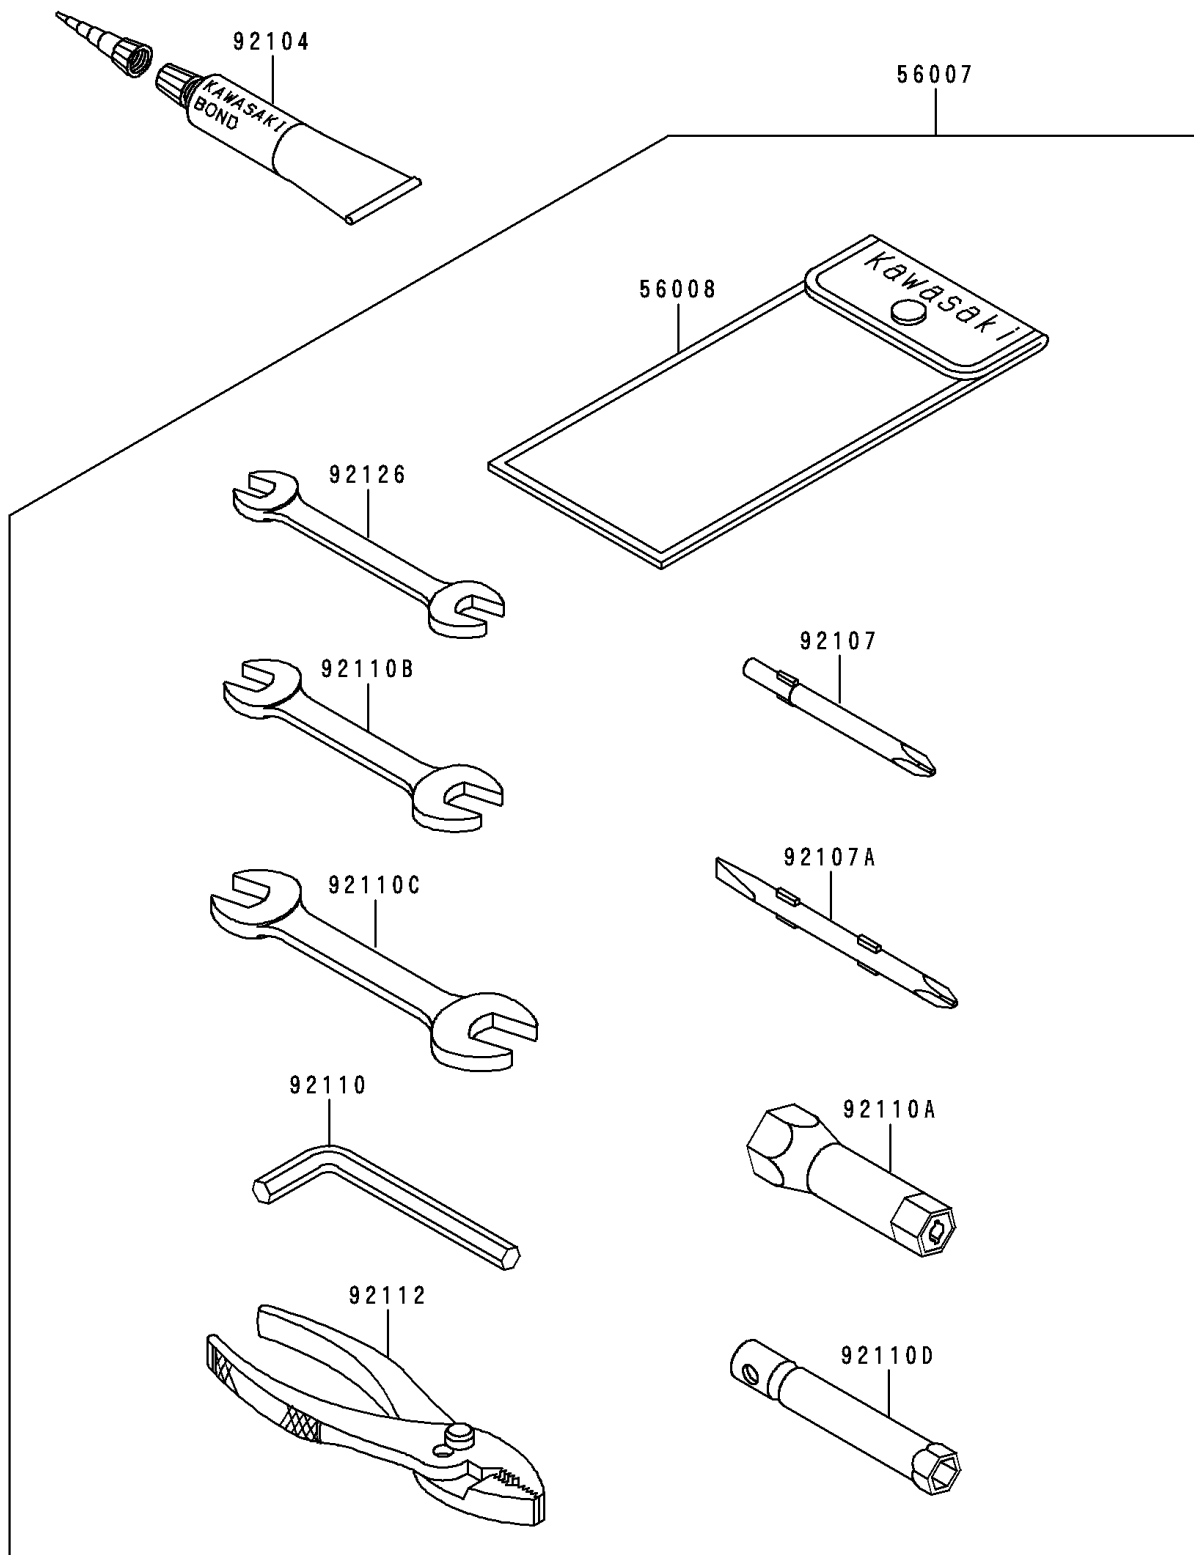

## 1997 JET SKI® 900 STX® PARTS DIAGRAM

Owner's Tools

F3182

## 1997 JET SKI® 900 STX® PARTS LIST

Owner's Tools

ITEM NAME	PART NUMBER	QUANTITY
TOOL-KIT (Ref # 56007)	56007-3711	1
BAG,TOOL (Ref # 56008)	56008-006	1
GASKET-LIQUID,TUBE,100G,SILVER (Ref # 92104)	92104-002	1
TOOL-DRIVER,#3PHILLIPS (Ref # 92107)	92107-005	1
TOOL-DRIVER,#2PHILLIPS&SLOT (Ref # 92107A)	92107-1051	1
TOOL-WRENCH,ALLEN,5MM (Ref # 92110)	92110-1015	1
TOOL-WRENCH,BOX,21MM (Ref # 92110A)	92110-1113	1
TOOL-WRENCH,OPEN END,10X12 (Ref # 92110B)	92110-1152	1
TOOL-WRENCH,OPEN END,14X17 (Ref # 92110C)	92110-1153	1
TOOL-WRENCH,BOX,10MM (Ref # 92110D)	92110-1156	1
TOOL-PLIERS (Ref # 92112)	92112-003	1
TOOL-WRENCH,OPEN END,8X10 (Ref # 92126)	92126-001	1