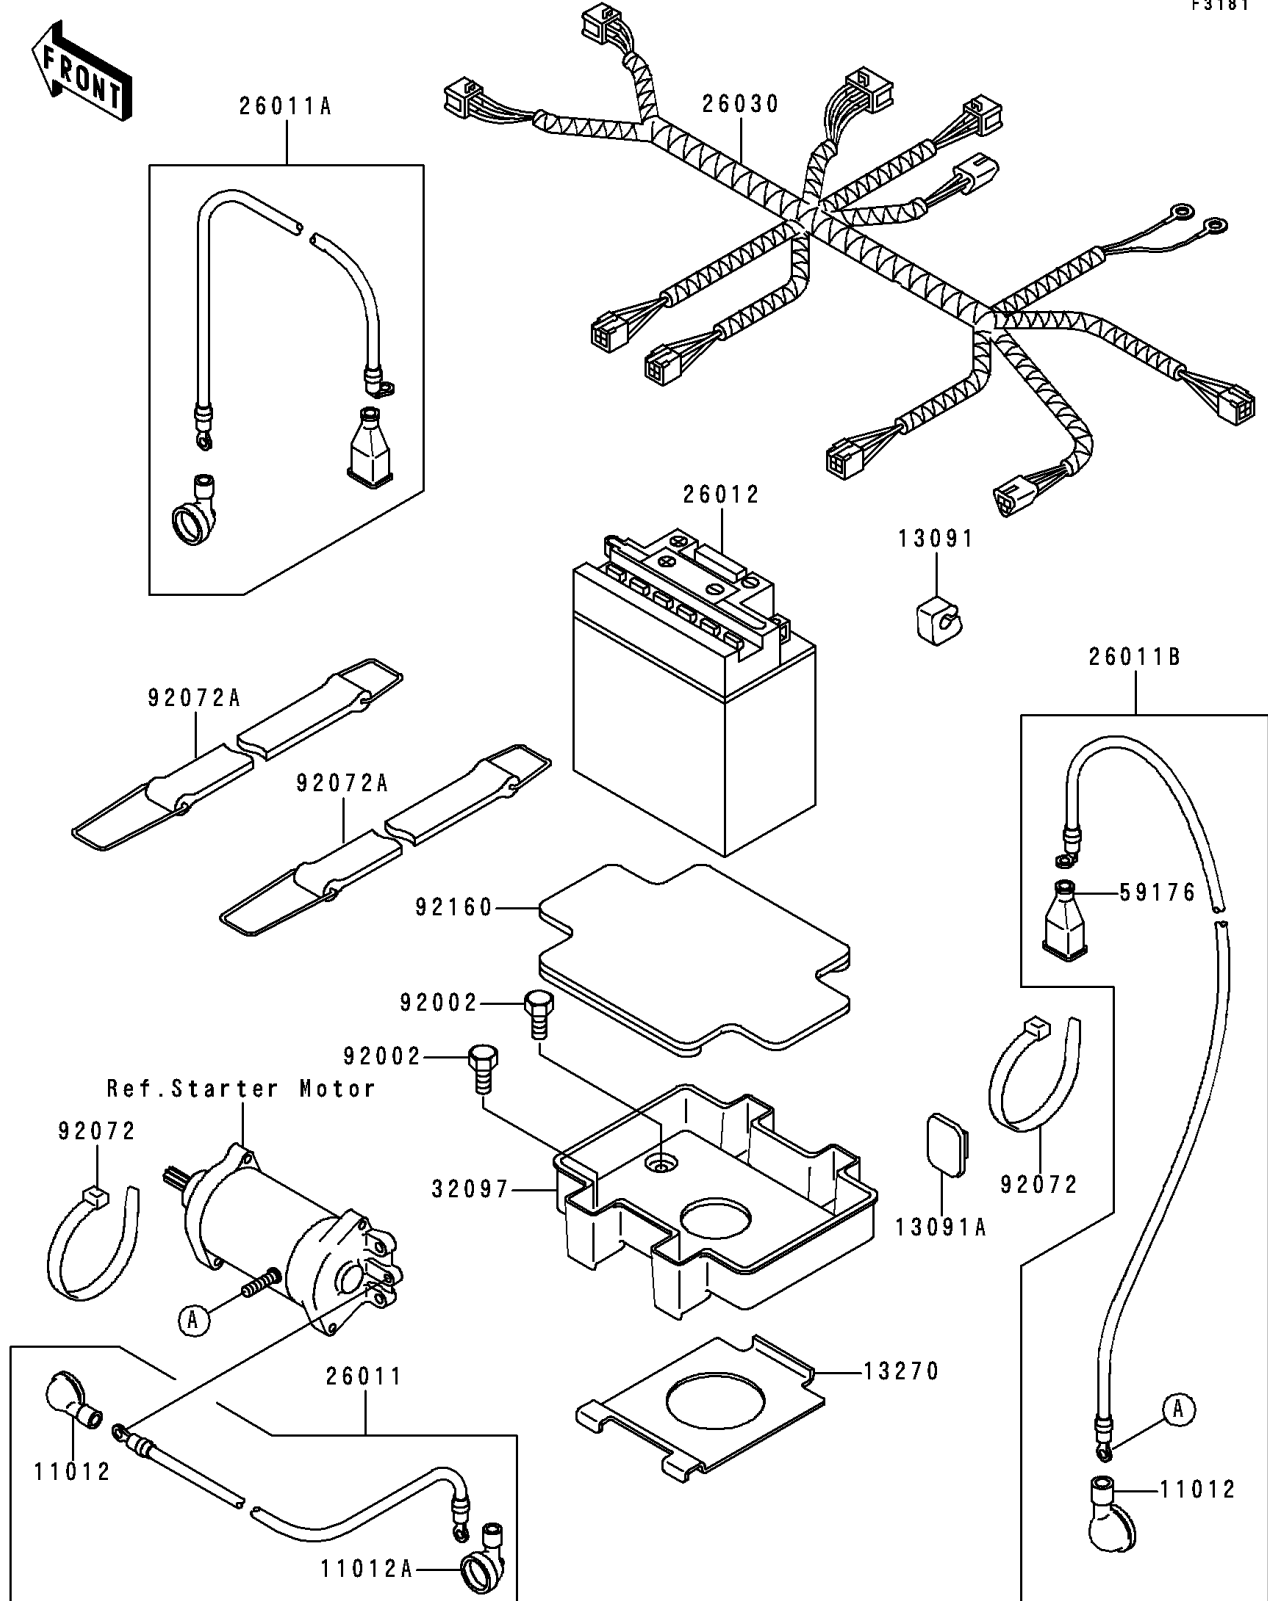

1997 JET SKI® 900 STX® PARTS DIAGRAM

Electrical Equipment

F3181

1997 JET SKI® 900 STX® PARTS LIST

Electrical Equipment

ITEM NAME	PART NUMBER	QUANTITY
CAP (Ref # 11012)	11012-3004	1
CAP,LEAD WIRE (Ref # 11012A)	11012-3726	1
HOLDER (Ref # 13091)	13091-3712	1
HOLDER,BAND (Ref # 13091A)	13091-3764	1
PLATE,BATTERY (Ref # 13270)	13270-3879	1
WIRE-LEAD,RELAY-STARTER (Ref # 26011)	26011-3797	1
WIRE-LEAD,RELAY-BATTERY (Ref # 26011A)	26011-3846	1
WIRE-LEAD,STARTER-BATTERY (Ref # 26011B)	26011-3848	1
BATTERY,YTX20L-BS,12V 18AH (Ref # 26012)	26012-3725	1
HARNESS,MAIN (Ref # 26030)	26030-3712	1
CASE-BATTERY (Ref # 32097)	32097-3703	1
CAP.,TERMINAL (Ref # 59176)	59176-501	1
BOLT,6X16 (Ref # 92002)	92002-3728	1
BAND (Ref # 92072)	92072-3778	1
BAND,BATTERY (Ref # 92072A)	92072-3805	1
DAMPER,BATTERY (Ref # 92160)	92160-3860	1