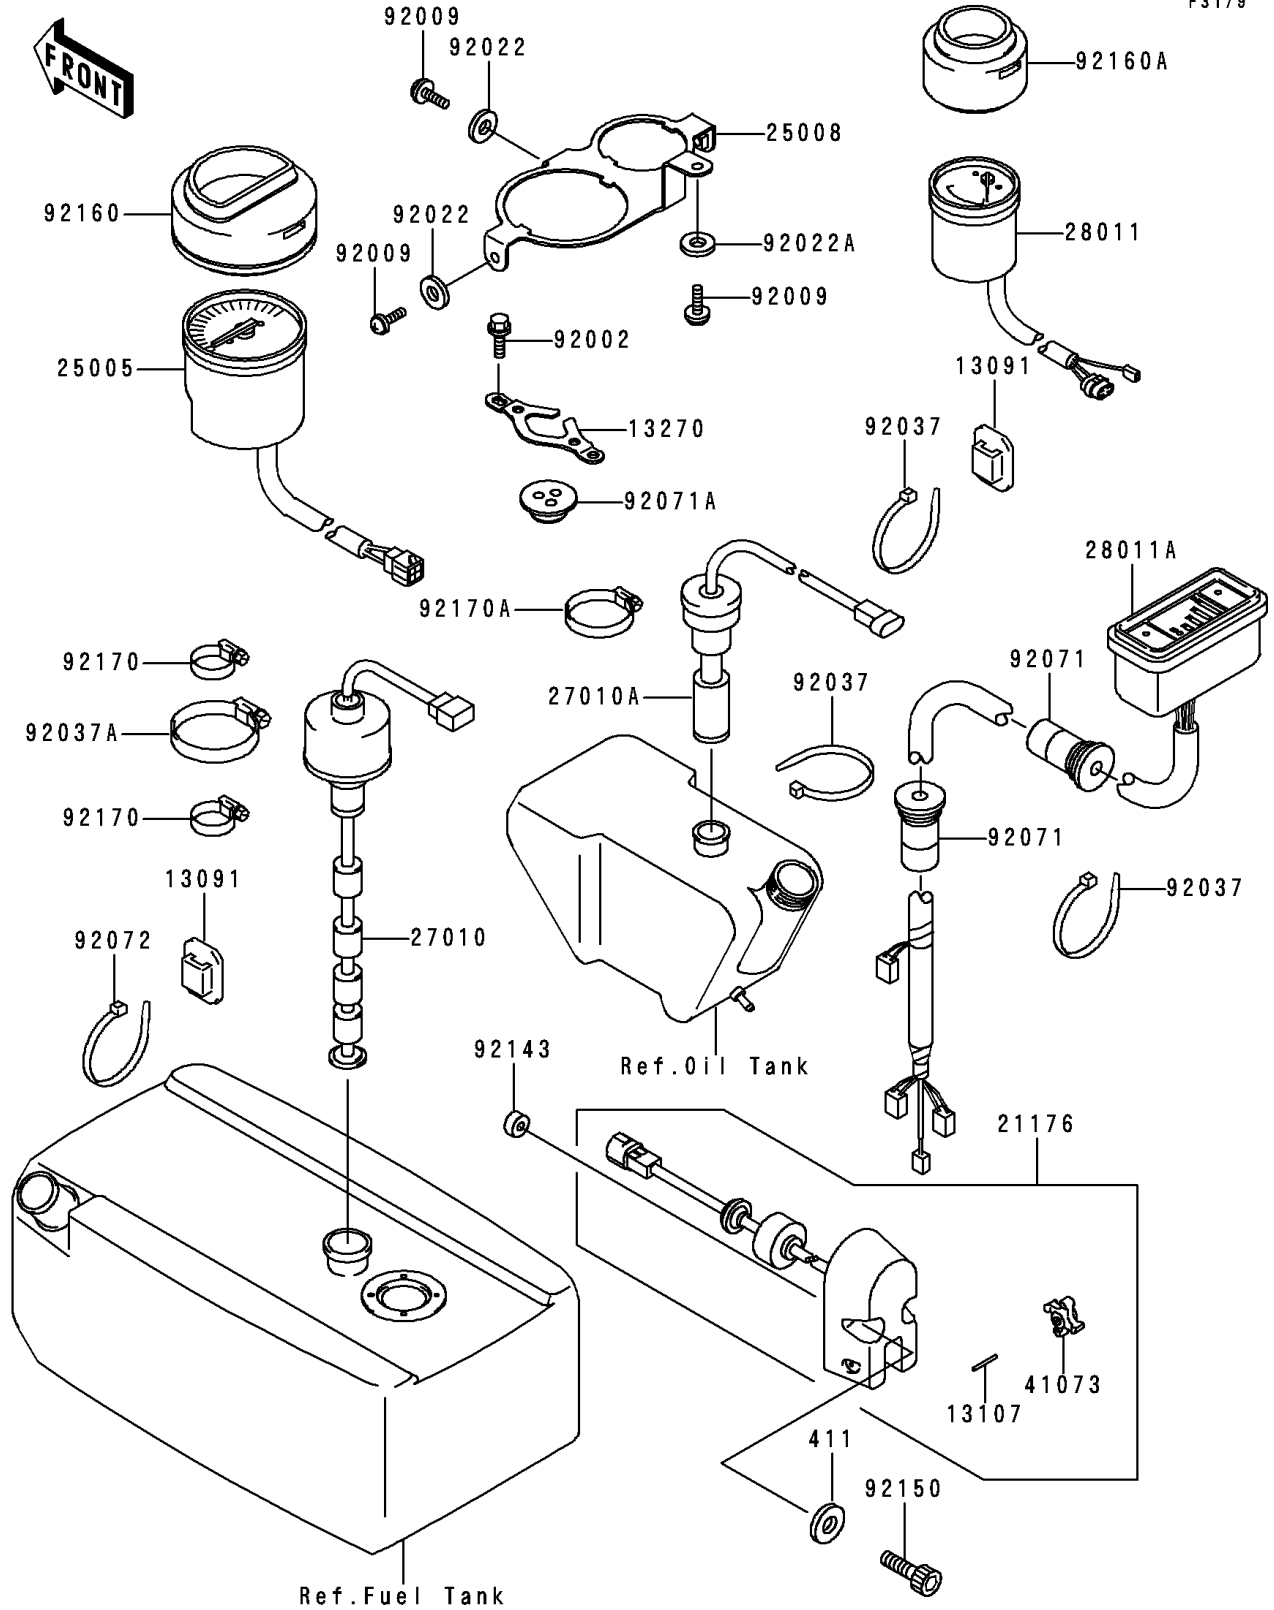

1997 JET SKI® 900 STX® PARTS DIAGRAM

Meters

F3179

1997 JET SKI® 900 STX® PARTS LIST

Meters

ITEM NAME	PART NUMBER	QUANTITY
WASHER-PLAIN,6MM (Ref # 411)	411S0600	1
HOLDER,BAND (Ref # 13091)	13091-3764	1
SHAFT (Ref # 13107)	13107-3754	1
PLATE,GROMMET (Ref # 13270)	13270-3737	1
SENSOR,SPEEDOMETER (Ref # 21176)	21176-3724	1
SPEEDOMETER (Ref # 25005)	25005-3702	1
BRACKET-METER,TACHO&TRIM (Ref # 25008)	25008-3710	1
SWITCH,FUEL LEVEL (Ref # 27010)	27010-3727	1
SWITCH,OIL LEVEL (Ref # 27010A)	27010-3748	1
METER,TRIM (Ref # 28011)	28011-3717	1
METER,FUEL (Ref # 28011A)	28011-3721	1
WHEEL-ASSY,PADDLE (Ref # 41073)	41073-3701	1
BOLT,6X20 (Ref # 92002)	92002-3755	1
SCREW,6X18 (Ref # 92009)	92009-3805	1
WASHER,6.5X16X1 (Ref # 92022)	92022-1143	1
WASHER,6.5X20X1.5 (Ref # 92022A)	92022-3710	1
CLAMP (Ref # 92037)	92037-1173	1
CLAMP (Ref # 92037A)	92037-3009	1
GROMMET (Ref # 92071)	92071-3795	1
GROMMET (Ref # 92071A)	92071-3797	1
BAND (Ref # 92072)	92072-3778	1
COLLAR,6.2X16X7.5 (Ref # 92143)	92143-3769	1
BOLT,SOCKET,6X25 (Ref # 92150)	92150-3823	1
DAMPER,TACHOMETER (Ref # 92160)	92160-3829	1
DAMPER,TRIM METER (Ref # 92160A)	92160-3830	1
CLAMP (Ref # 92170)	92170-3718	1
CLAMP (Ref # 92170A)	92170-3734	1