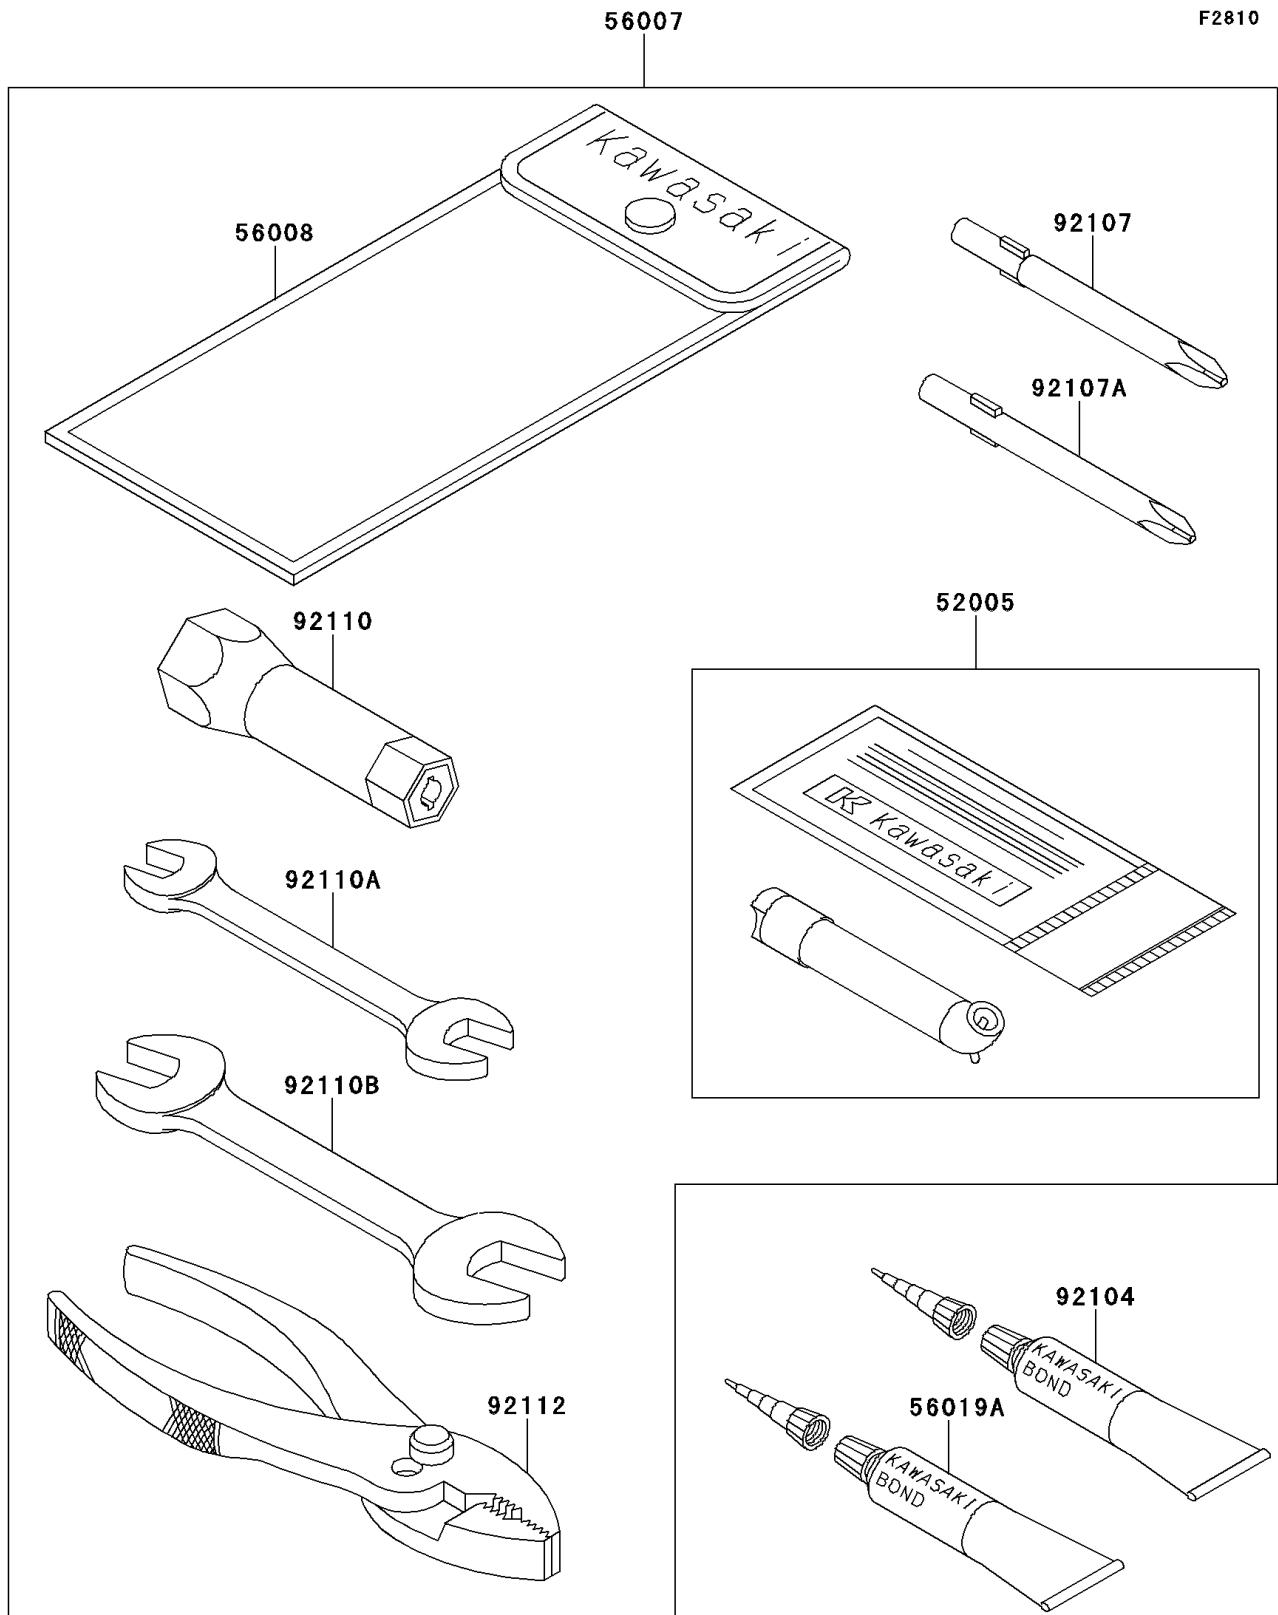

## 1992 Bayou® 220 PARTS DIAGRAM

Owner's Tools

## 1992 Bayou® 220 PARTS LIST

Owner's Tools

ITEM NAME	PART NUMBER	QUANTITY
GAUGE,AIR (Ref # 52005)	52005-1082	1
TOOLKIT (Ref # 56007)	56007-1306	1
BAG,TOOL (Ref # 56008)	56008-1007	1
THREE BOND TB1211,HT/RS,WHITE (Ref # 56019A)	56019-120	1
GASKET-LIQUID,TUBE,100G,SILVER (Ref # 92104)	92104-002	1
TOOL-DRIVER,#3PHILLIPS (Ref # 92107)	92107-005	1
TOOL-DRIVER,#2PHILLIPS (Ref # 92107A)	92107-1053	1
TOOL-WRENCH,BOX,18MM (Ref # 92110)	92110-1111	1
TOOL-WRENCH,OPEN END,10X12 (Ref # 92110A)	92110-1152	1
TOOL-WRENCH,OPEN END,14X17 (Ref # 92110B)	92110-1153	1
TOOL-PLIERS (Ref # 92112)	92112-003	1