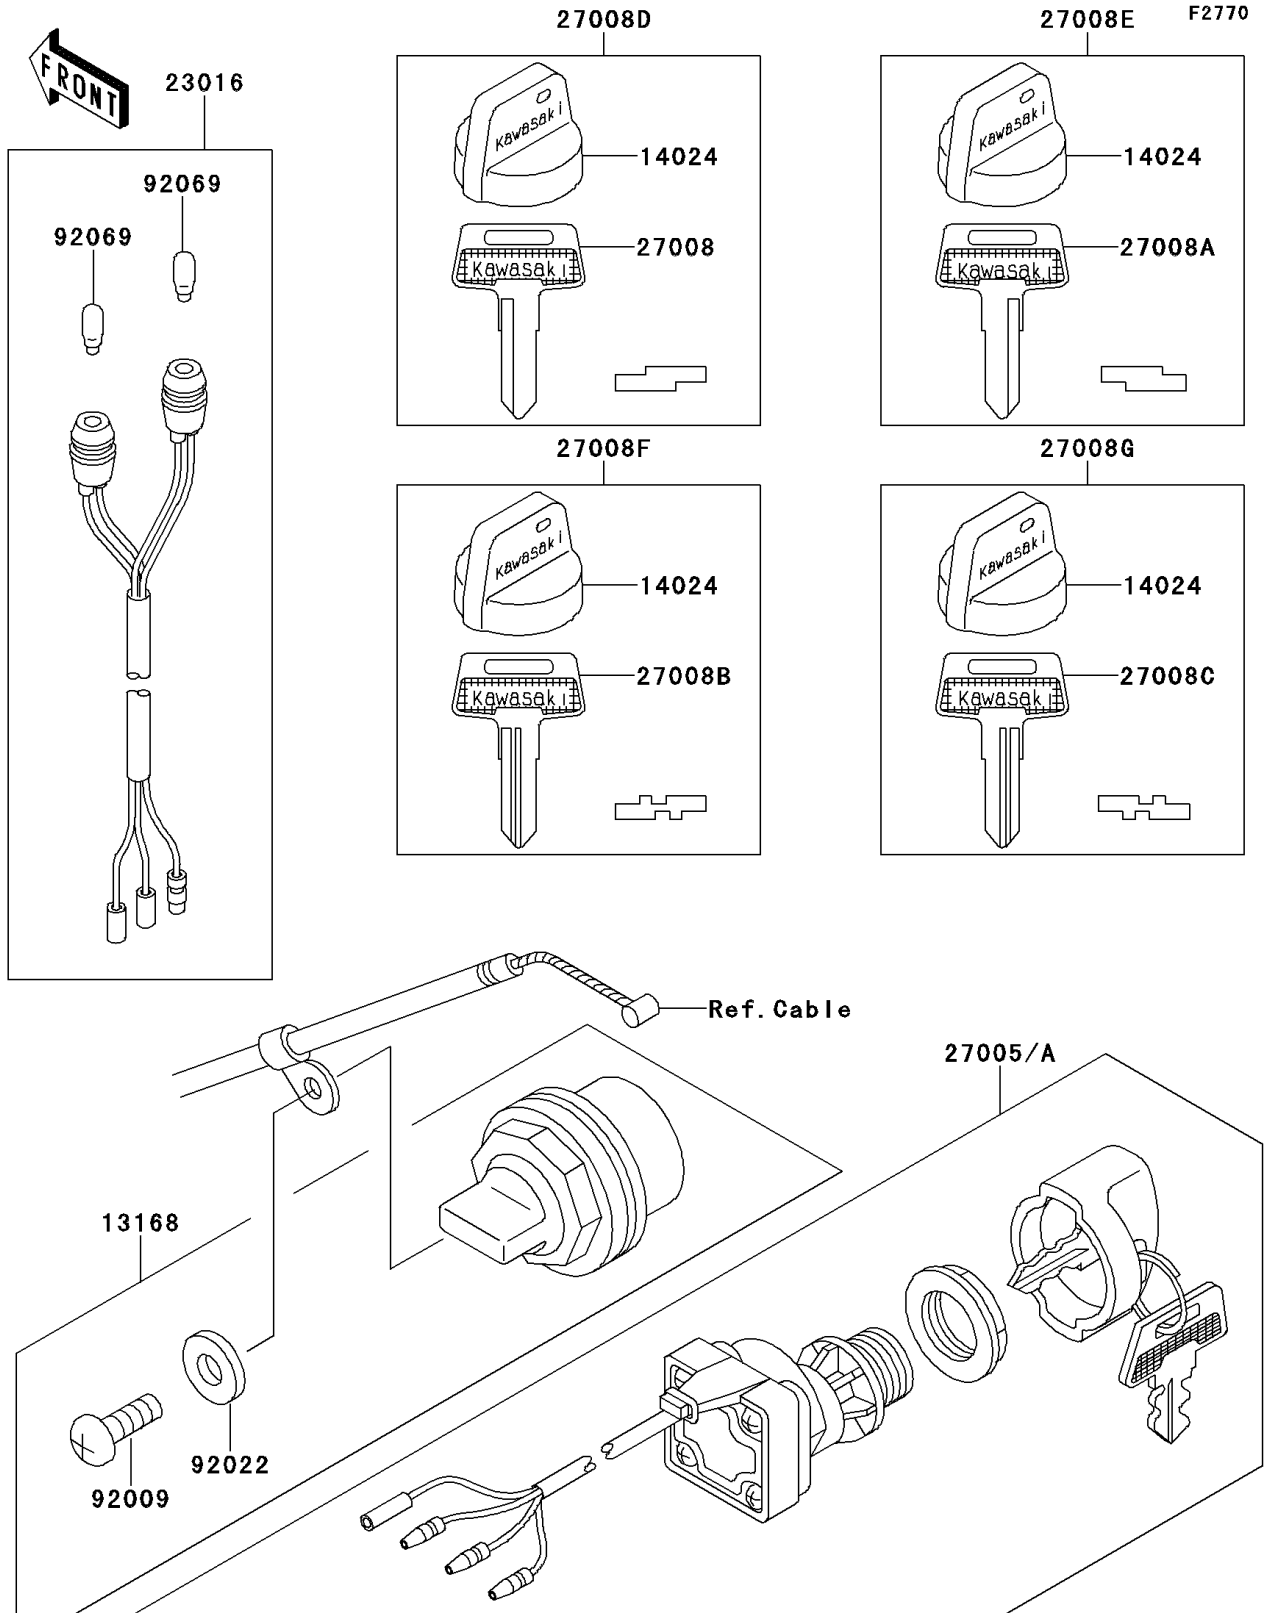

1992 Bayou® 220 PARTS DIAGRAM

Ignition Switch

1992 Bayou® 220 PARTS LIST

Ignition Switch

ITEM NAME	PART NUMBER	QUANTITY
LEVER,REVERSE LOCK (Ref # 13168)	13168-1352	1
COVER,KEY (Ref # 14024)	14024-1551	1
LAMP-ASSY,NEUTRAL&REVERSE (Ref # 23016)	23016-1083	1
SWITCH-ASSY-IGNITION (Ref # 27005)	27005-1131	1
KEY-LOCK,BLANK (Ref # 27008)	27008-1041	1
KEY-LOCK,BLANK (Ref # 27008A)	27008-1042	1
KEY-LOCK,BLANK (Ref # 27008B)	27008-1043	1
KEY-LOCK,BLANK (Ref # 27008C)	27008-1044	1
KEY-LOCK,BLANK (Ref # 27008D)	27008-1132	1
KEY-LOCK,BLANK (Ref # 27008E)	27008-1133	1
KEY-LOCK,BLANK (Ref # 27008F)	27008-1134	1
KEY-LOCK,BLANK (Ref # 27008G)	27008-1135	1
SCREW,TAPPING,4X12 (Ref # 92009)	92009-1533	1
WASHER,PLAIN,4MM (Ref # 92022)	92022-1947	1
BULB,12V3W T-7 (Ref # 92069)	92069-1020	1