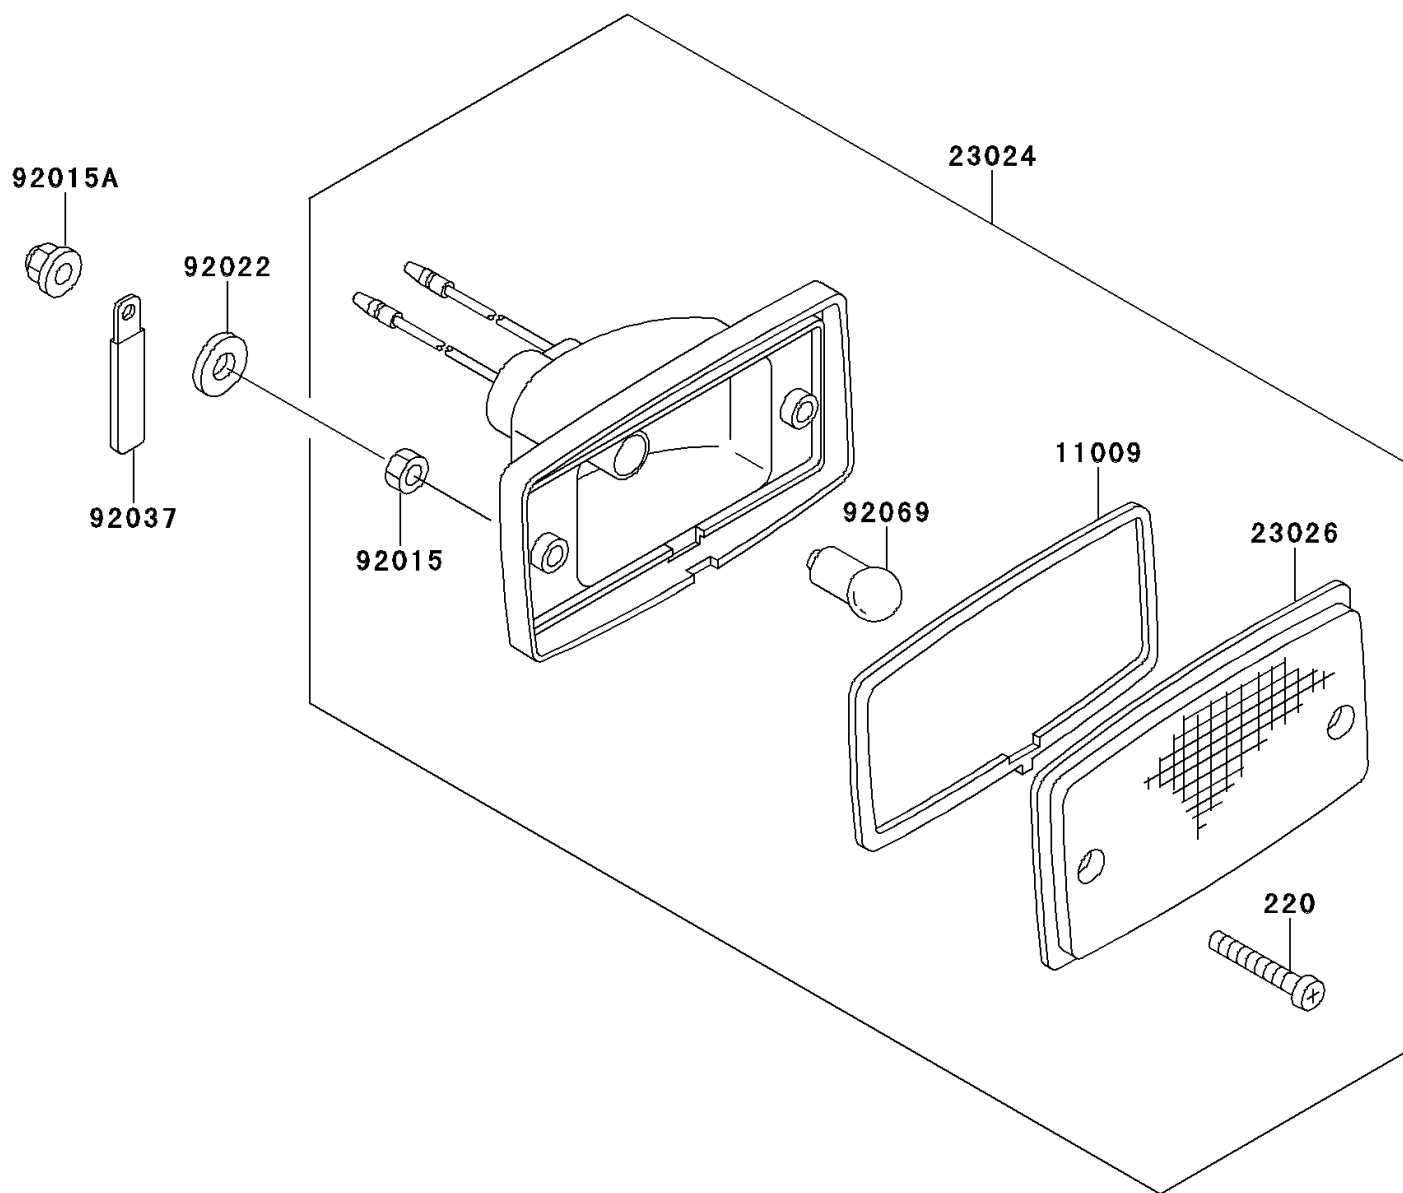

1992 Bayou® 220 PARTS DIAGRAM

Taillight(s)

F2720

1992 Bayou® 220 PARTS LIST

Taillight(s)

| ITEM NAME | PART NUMBER | QUANTITY |
|------------------------------------|-------------|----------|
| SCREW-PAN-CROS,4X25 (Ref # 220) | 220B0425 | 1 |
| GASKET,TAIL LAMP (Ref # 11009) | 11009-4004 | 1 |
| LAMP-ASSY-TAIL (Ref # 23024) | 23024-1120 | 1 |
| LENS,TAIL LAMP (Ref # 23026) | 23026-4003 | 1 |
| NUT,4MM (Ref # 92015) | 92015-1550 | 1 |
| NUT (Ref # 92015A) | 92015-1695 | 1 |
| WASHER,4.5X14X0.6 (Ref # 92022) | 92022-1681 | 1 |
| CLAMP,WIRING HARNESS (Ref # 92037) | 92037-1539 | 1 |
| BULB,12V 8W (Ref # 92069) | 92069-1012 | 1 |