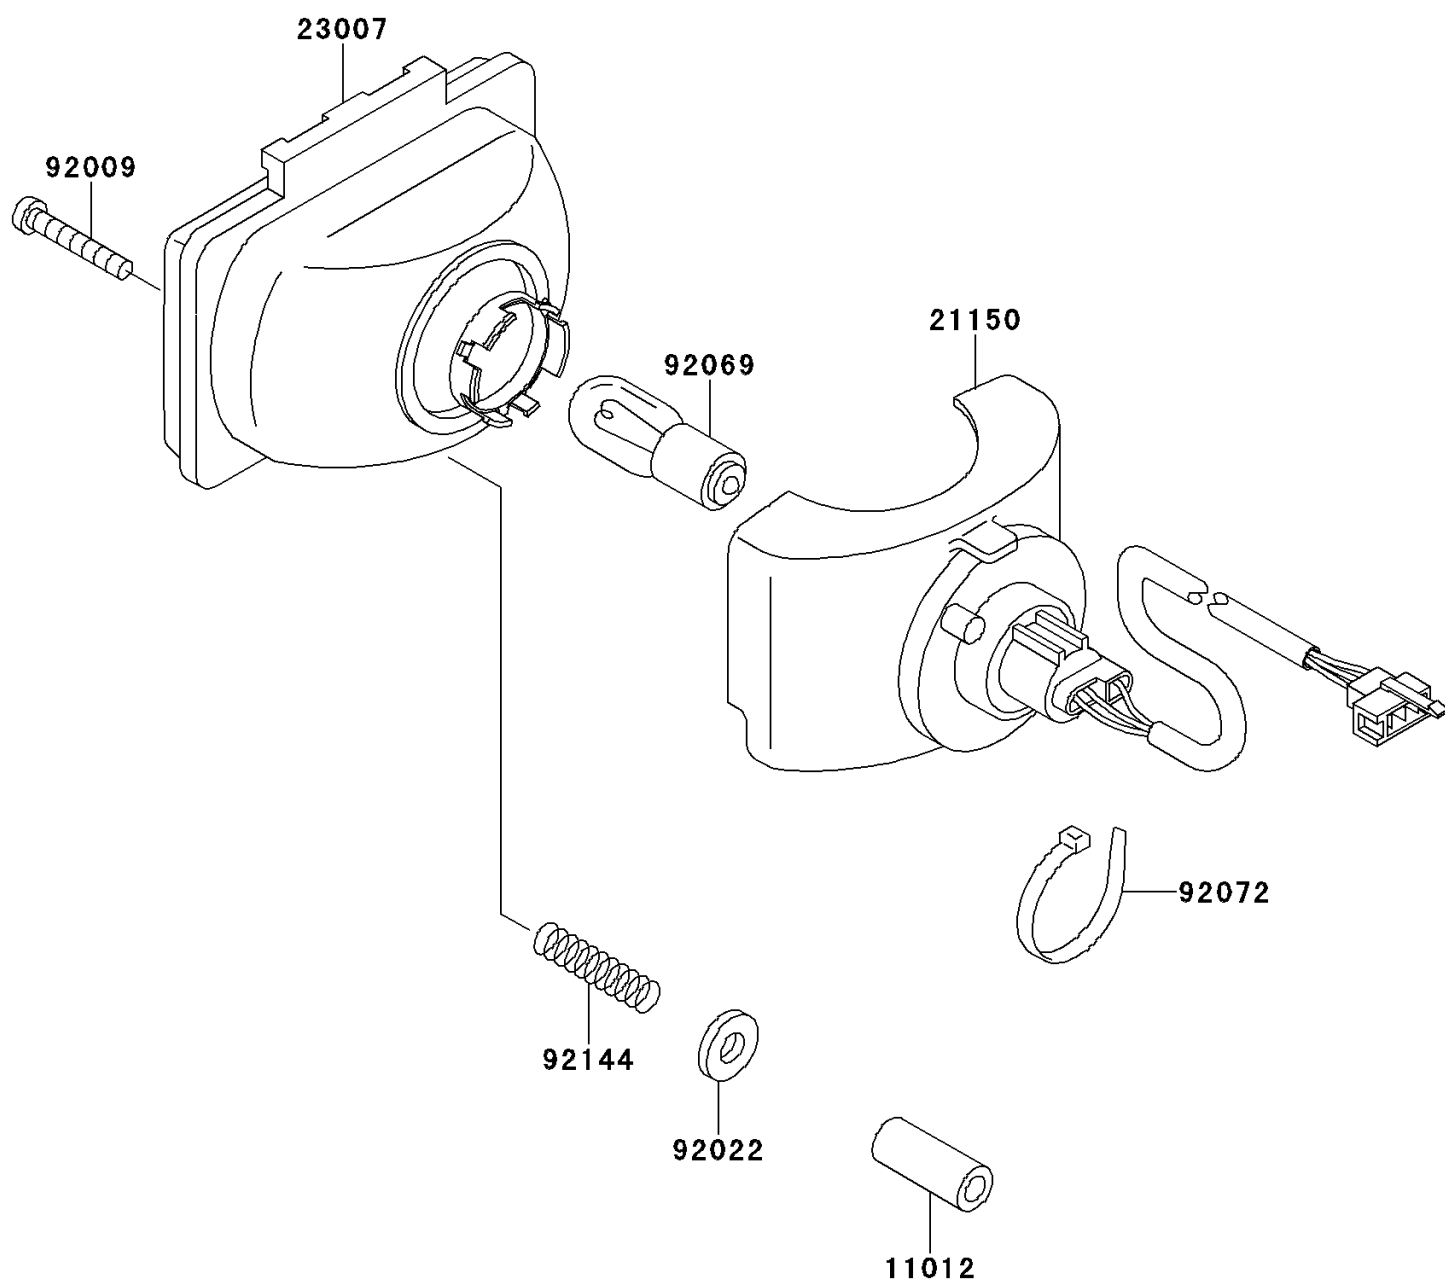

1992 Bayou® 220 PARTS DIAGRAM

Headlight(s)

F2710

1992 Bayou® 220 PARTS LIST

Headlight(s)

ITEM NAME	PART NUMBER	QUANTITY
CAP,VINYL PIPE,3X5X10 (Ref # 11012)	11012-1615	1
CORD-ASSY,HEAD LAMP (Ref # 21150)	21150-1051	1
LENS-COMP,HEAD LAMP (Ref # 23007)	23007-1172	1
SCREW,TAPPING,4X30 (Ref # 92009)	92009-1506	1
WASHER,NYLON,3.45X6.5X1.0 (Ref # 92022)	92022-1912	1
BULB,12V 25/25W (Ref # 92069)	92069-1010	1
BAND,HEAD LAMP (Ref # 92072)	92072-1244	1
SPRING,HEAD LAMP (Ref # 92144)	92144-1223	1