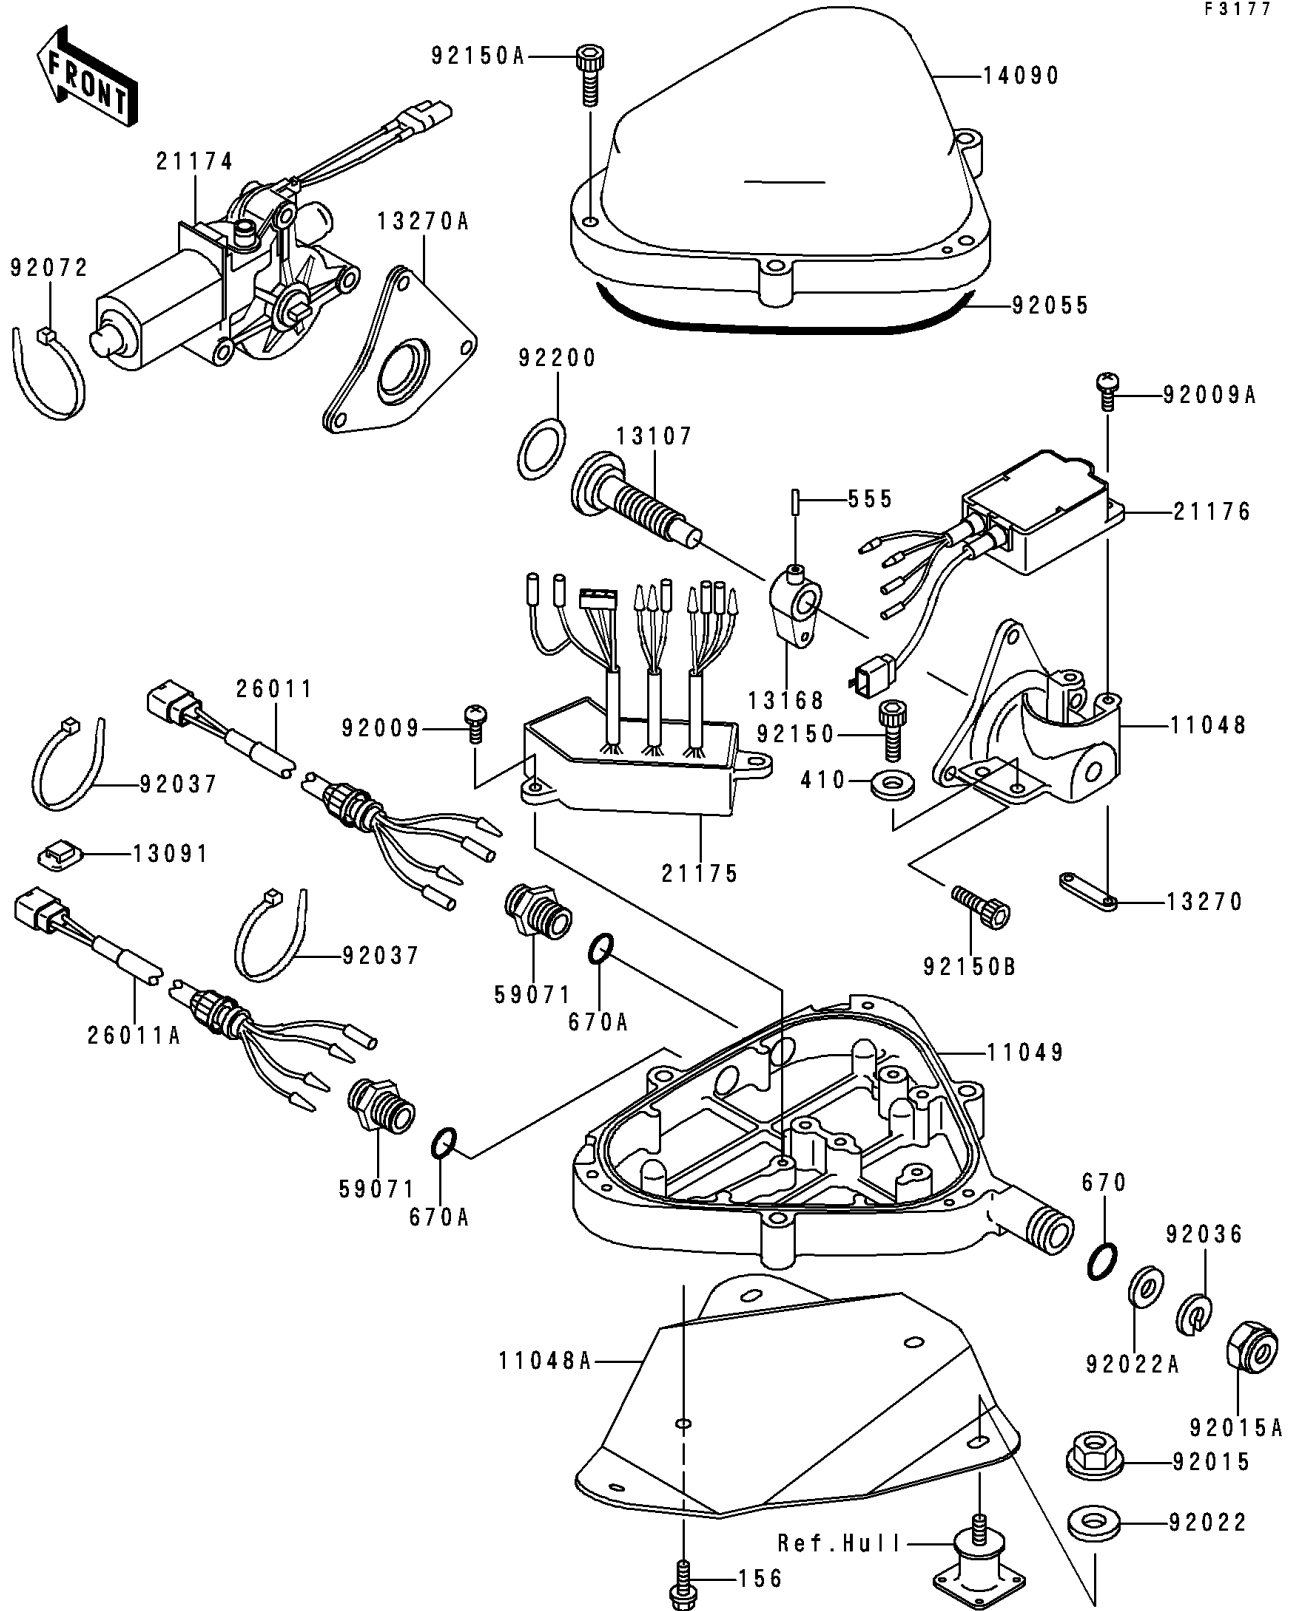

## 1997 JET SKI® 900 STX® PARTS DIAGRAM

Control

F3177

## 1997 JET SKI® 900 STX® PARTS LIST

Control

ITEM NAME	PART NUMBER	QUANTITY
BOLT-WP,6X14 (Ref # 156)	156R0614	1
WASHER-PLAIN-SMALL,6MM (Ref # 410)	410S0600	1
PIN-SPRING,3X14 (Ref # 555)	555B0314	1
O RING,11MM (Ref # 670)	670B2011	1
O RING,16MM (Ref # 670A)	670B2016	1
BRACKET,MOTOR MOUNT (Ref # 11048)	11048-3738	1
BRACKET (Ref # 11048A)	11048-3742	1
BRACKET,MOTOR BOX,LWR (Ref # 11049)	11049-3715	1
HOLDER,BAND (Ref # 13091)	13091-3764	1
SHAFT (Ref # 13107)	13107-3749	1
LEVER,SLIDE (Ref # 13168)	13168-3724	1
PLATE,TRIM SENSOR (Ref # 13270)	13270-3744	1
PLATE,MOTOR MOUNT (Ref # 13270A)	13270-3822	1
COVER,MOTOR BOX,UPP (Ref # 14090)	14090-3768	1
MOTOR-ELECTRIC (Ref # 21174)	21174-3703	1
CONTROL UNIT-ELECTRONIC (Ref # 21175)	21175-3707	1
SENSOR,TRIM METER (Ref # 21176)	21176-3723	1
WIRE-LEAD,TRIM SWITCH (Ref # 26011)	26011-3823	1
WIRE-LEAD,TRIM METER (Ref # 26011A)	26011-3831	1
JOINT (Ref # 59071)	59071-3001	1
SCREW,5X12 (Ref # 92009)	92009-3740	1
SCREW,4X12 (Ref # 92009A)	92009-3807	1
NUT,6MM (Ref # 92015)	92015-3767	1
NUT,20MM (Ref # 92015A)	92015-526	1
WASHER,6.5X20X1.5 (Ref # 92022)	92022-3710	1
WASHER (Ref # 92022A)	92022-535	1
RING-SNAP (Ref # 92036)	92036-501	1
CLAMP (Ref # 92037)	92037-1173	1
RING-0,ID=171 (Ref # 92055)	92055-3737	1

## 1997 JET SKI® 900 STX® PARTS LIST

Control

ITEM NAME	PART NUMBER	QUANTITY
BAND (Ref # 92072)	92072-3778	1
BOLT,SOCKET,6X18 (Ref # 92150)	92150-3775	1
BOLT,SOCKET,6X30 (Ref # 92150A)	92150-3822	1
BOLT,SOCKET,6X25 (Ref # 92150B)	92150-3823	1
WASHER,22.5X32X1 (Ref # 92200)	92200-3742	1