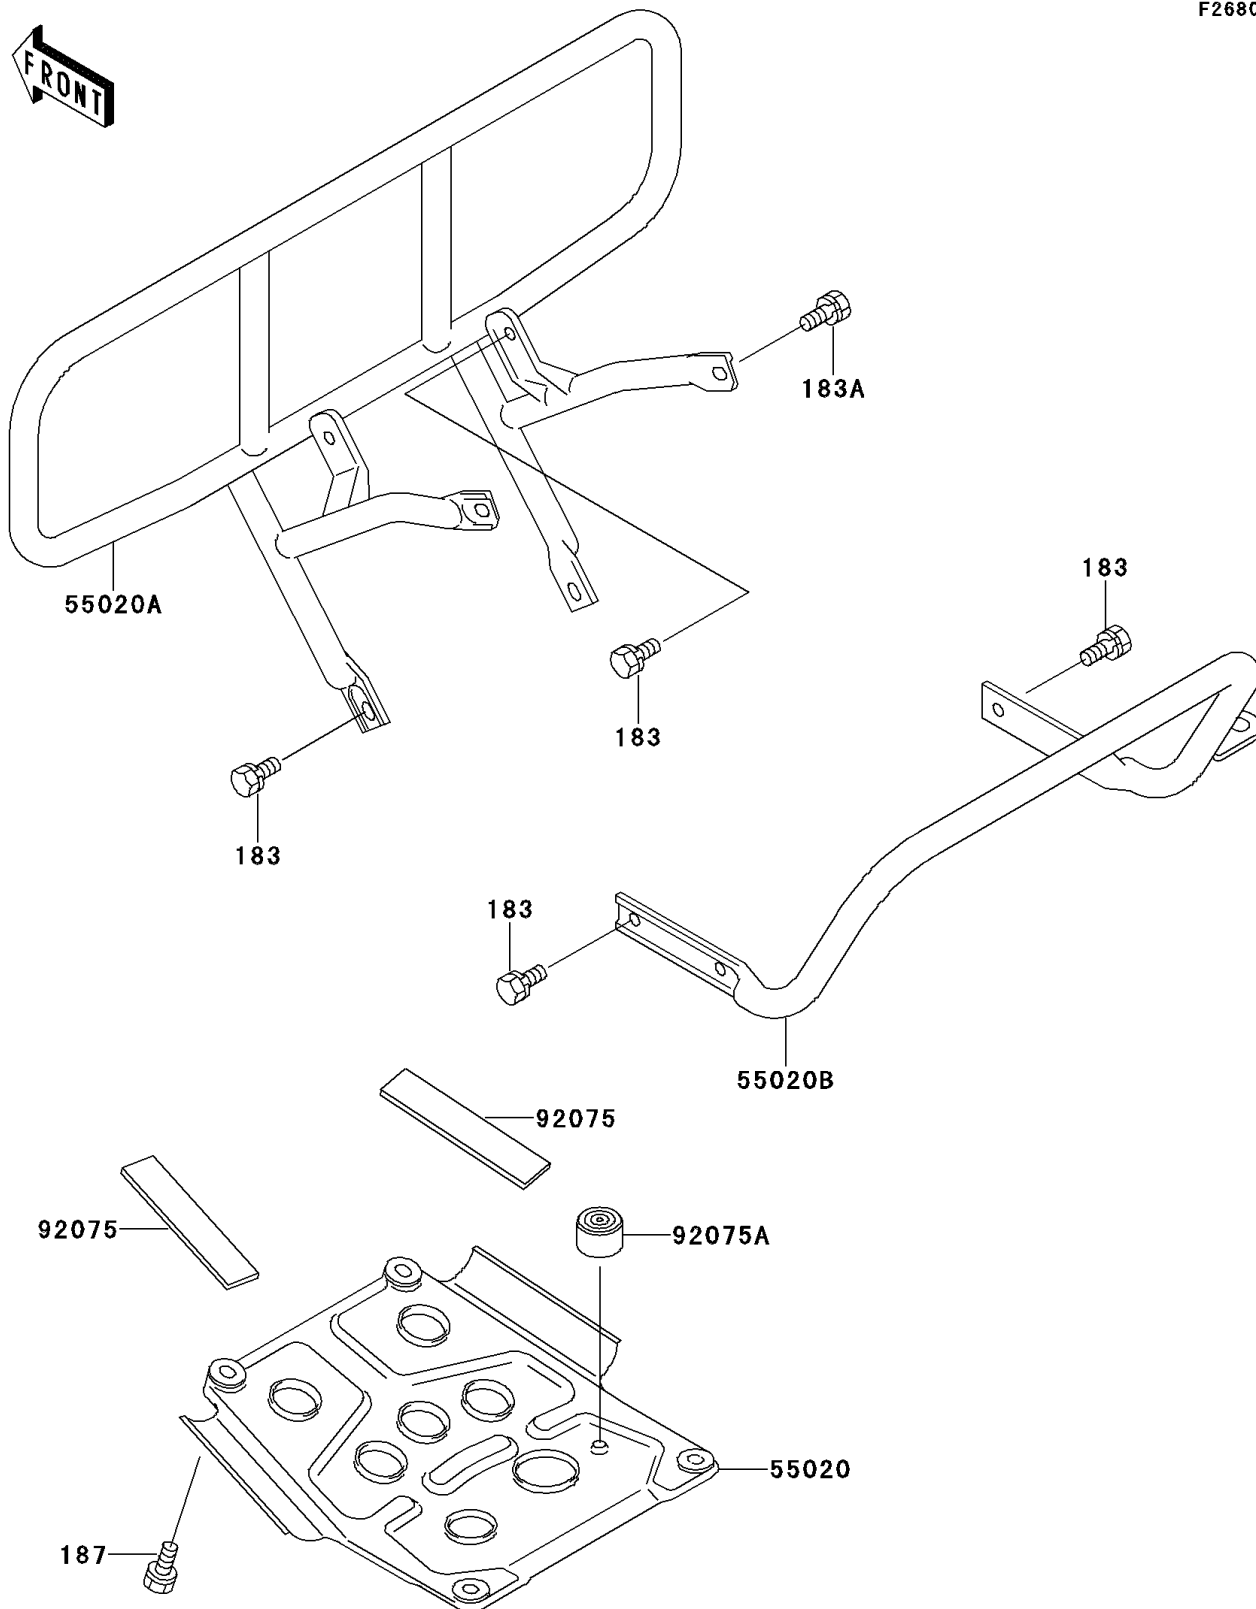

## 1992 Bayou® 220 PARTS DIAGRAM

Guard(s)

F2680

## 1992 Bayou® 220 PARTS LIST

Guard(s)

ITEM NAME	PART NUMBER	QUANTITY
BOLT-UPSET-WS-SMALL (Ref # 183)	183J0814	1
BOLT-UPSET-WS-SMALL (Ref # 183A)	183J0818	1
BOLT-UPSET-WSP (Ref # 187)	187D0614	1
GUARD,ENGINE (Ref # 55020)	55020-1271	1
GUARD,FR (Ref # 55020A)	55020-1272	1
GUARD,RR (Ref # 55020B)	55020-1273	1
DAMPER (Ref # 92075)	92075-1829	1
DAMPER (Ref # 92075A)	92075-1896	1