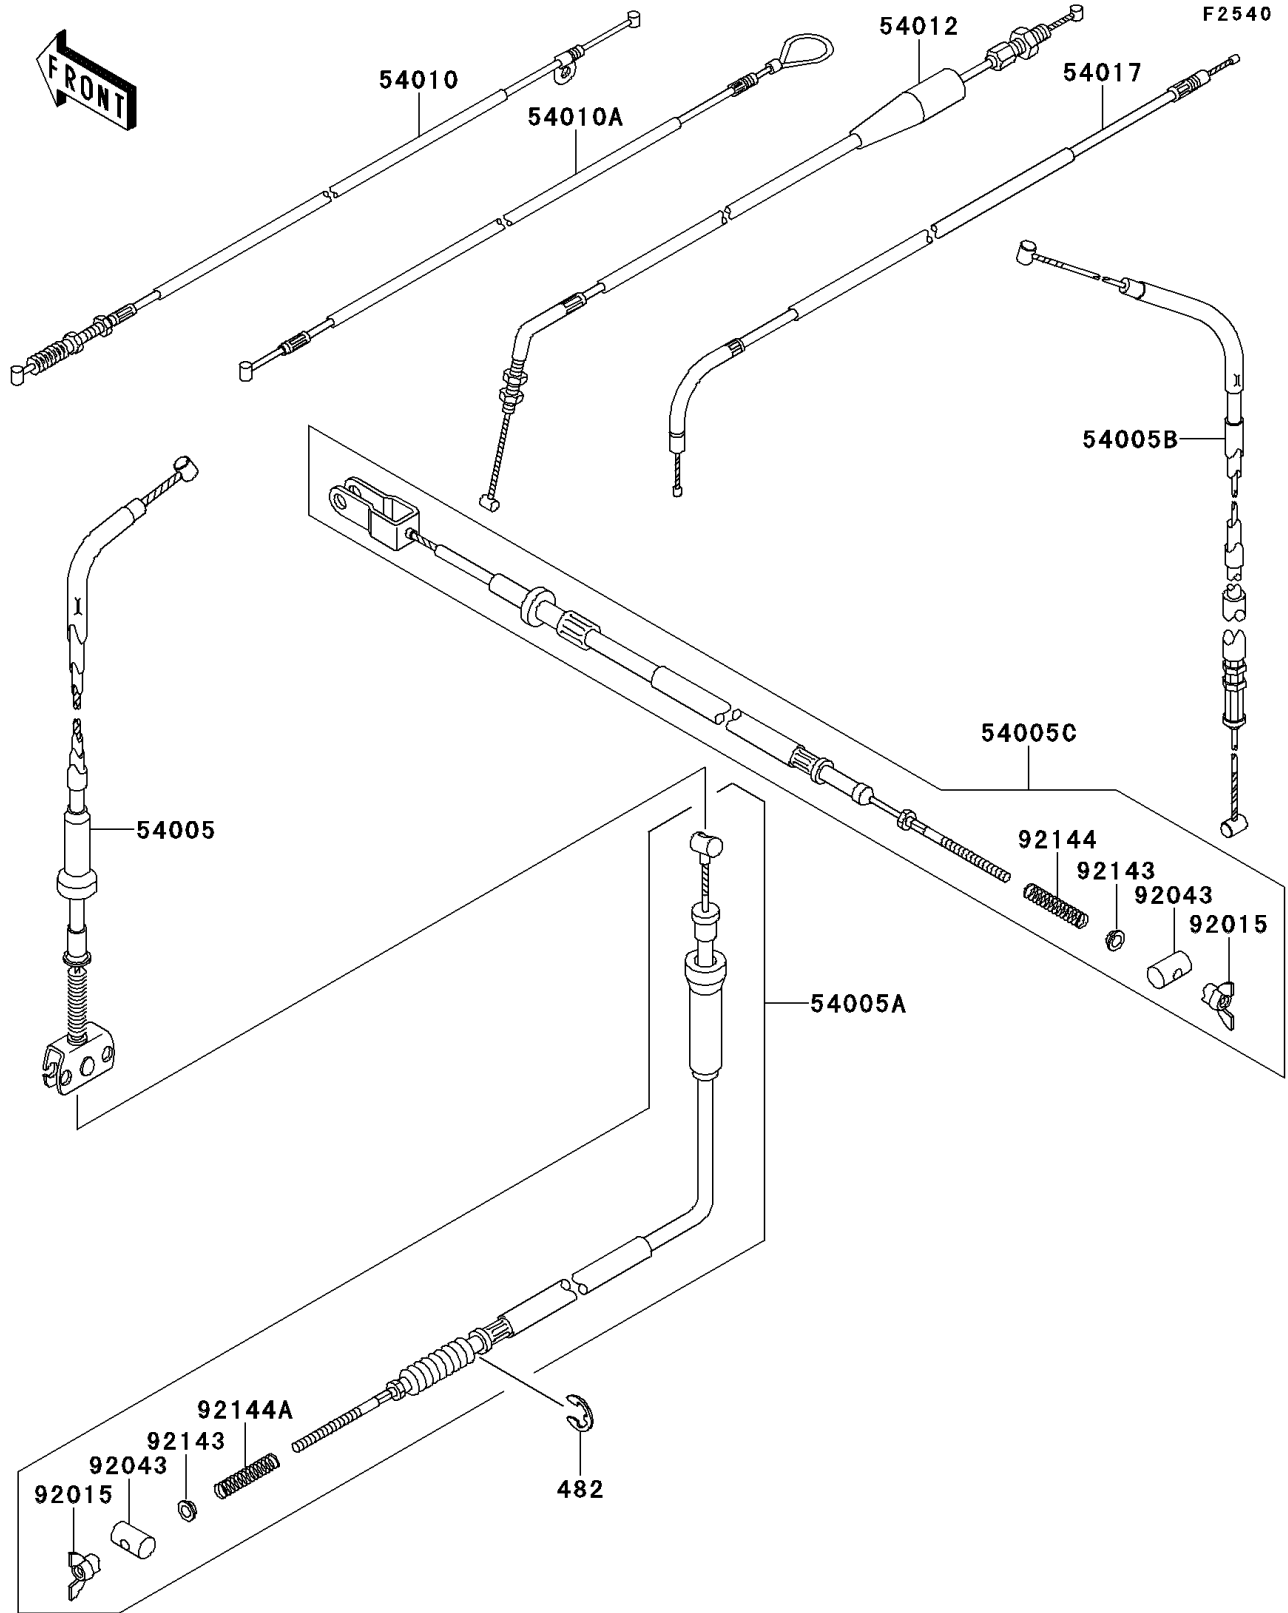

1992 Bayou® 220 PARTS DIAGRAM

Cables

1992 Bayou® 220 PARTS LIST

Cables

| ITEM NAME | PART NUMBER | QUANTITY |
|------------------------------------|-------------|----------|
| CIRCLIP-TYPE-E (Ref # 482) | 482L7000 | 1 |
| CABLE-BRAKE,FR,UPP (Ref # 54005) | 54005-1153 | 1 |
| CABLE-BRAKE,FR,LWR (Ref # 54005A) | 54005-1154 | 1 |
| CABLE-BRAKE,PARKING (Ref # 54005B) | 54005-1155 | 1 |
| CABLE-BRAKE,RR (Ref # 54005C) | 54005-1156 | 1 |
| CABLE,REVERSE (Ref # 54010) | 54010-1073 | 1 |
| CABLE,SEAT HOOK (Ref # 54010A) | 54010-1074 | 1 |
| CABLE-THROTTLE (Ref # 54012) | 54012-1361 | 1 |
| CABLE-STARTER (Ref # 54017) | 54017-1137 | 1 |
| NUT,WING,6MM (Ref # 92015) | 92015-4004 | 1 |
| PIN,12X20 (Ref # 92043) | 92043-1392 | 1 |
| COLLAR (Ref # 92143) | 92143-1309 | 1 |
| SPRING,BRAKE CABLE (Ref # 92144) | 92144-1269 | 1 |
| SPRING,BRAKE CABLE (Ref # 92144A) | 92144-1270 | 1 |