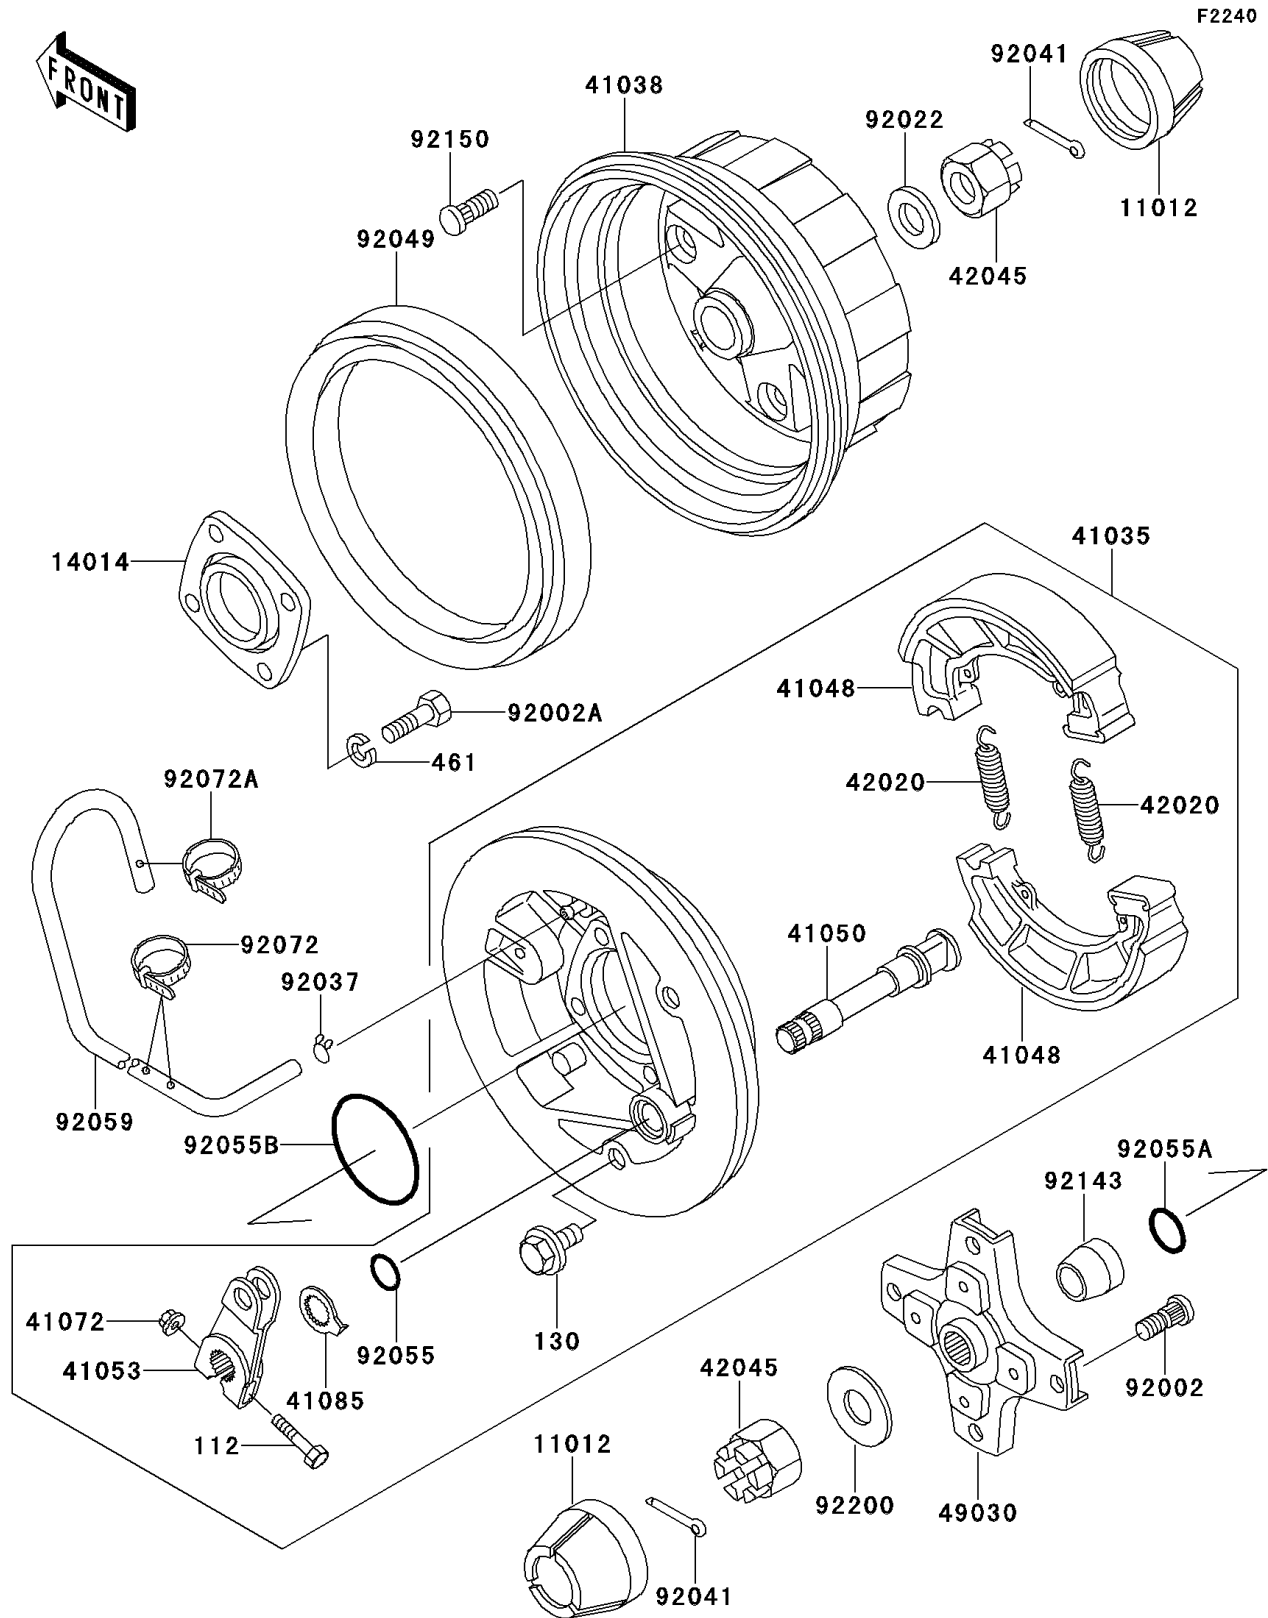

1992 Bayou® 220 PARTS DIAGRAM

Rear Hub

1992 Bayou® 220 PARTS LIST

Rear Hub

ITEM NAME	PART NUMBER	QUANTITY
BOLT-UPSET (Ref # 112)	112H0640	1
BOLT-FLANGED,10X16 (Ref # 130)	130B1016	1
WASHER-SPRING,10MM (Ref # 461)	461F1000	1
CAP,WHEEL (Ref # 11012)	11012-1519	1
PLATE-POSITION (Ref # 14014)	14014-1072	1
PANEL-ASSY-BRAKE,RR,RH (Ref # 41035)	41035-1239	1
DRUM,RR (Ref # 41038)	41038-1201	1
SHOE-BRAKE (Ref # 41048)	41048-1069	1
CAM-BRAKE (Ref # 41050)	41050-1074	1
LEVER-BRAKE CAM (Ref # 41053)	41053-1064	1
NUT,6MM (Ref # 41072)	41072-007	1
INDICATOR (Ref # 41085)	41085-1053	1
SPRING,BRAKE SHOE (Ref # 42020)	42020-004	1
NUT,CASTLE,18MM (Ref # 42045)	42045-018	1
HUB,RR,LH (Ref # 49030)	49030-1086	1
BOLT,10MM (Ref # 92002)	92002-1459	1
BOLT,10X30 (Ref # 92002A)	92002-1918	1
WASHER,18.3X34X4.5 (Ref # 92022)	92022-1658	1
CLAMP,TUBE (Ref # 92037)	92037-147	1
COTTER,4.0X35 (Ref # 92041)	92041-1053	1
SEAL-OIL (Ref # 92049)	92049-1242	1
RING-O,ID=16.4 (Ref # 92055)	92055-1376	1
RING-O,ID=24.5 (Ref # 92055A)	92055-1459	1
RING-O (Ref # 92055B)	92055-3018	1
TUBE,4.7X9.5X1240 (Ref # 92059)	92059-1968	1
BAND,L=123 (Ref # 92072)	92072-030	1
BAND,L=149 (Ref # 92072A)	92072-031	1
COLLAR,L=18 (Ref # 92143)	92143-1115	1
BOLT,10MM (Ref # 92150)	92150-1110	1

1992 Bayou® 220 PARTS LIST

Rear Hub

ITEM NAME	PART NUMBER	QUANTITY
WASHER,18.5X52X4.5 (Ref # 92200)	92200-1139	1