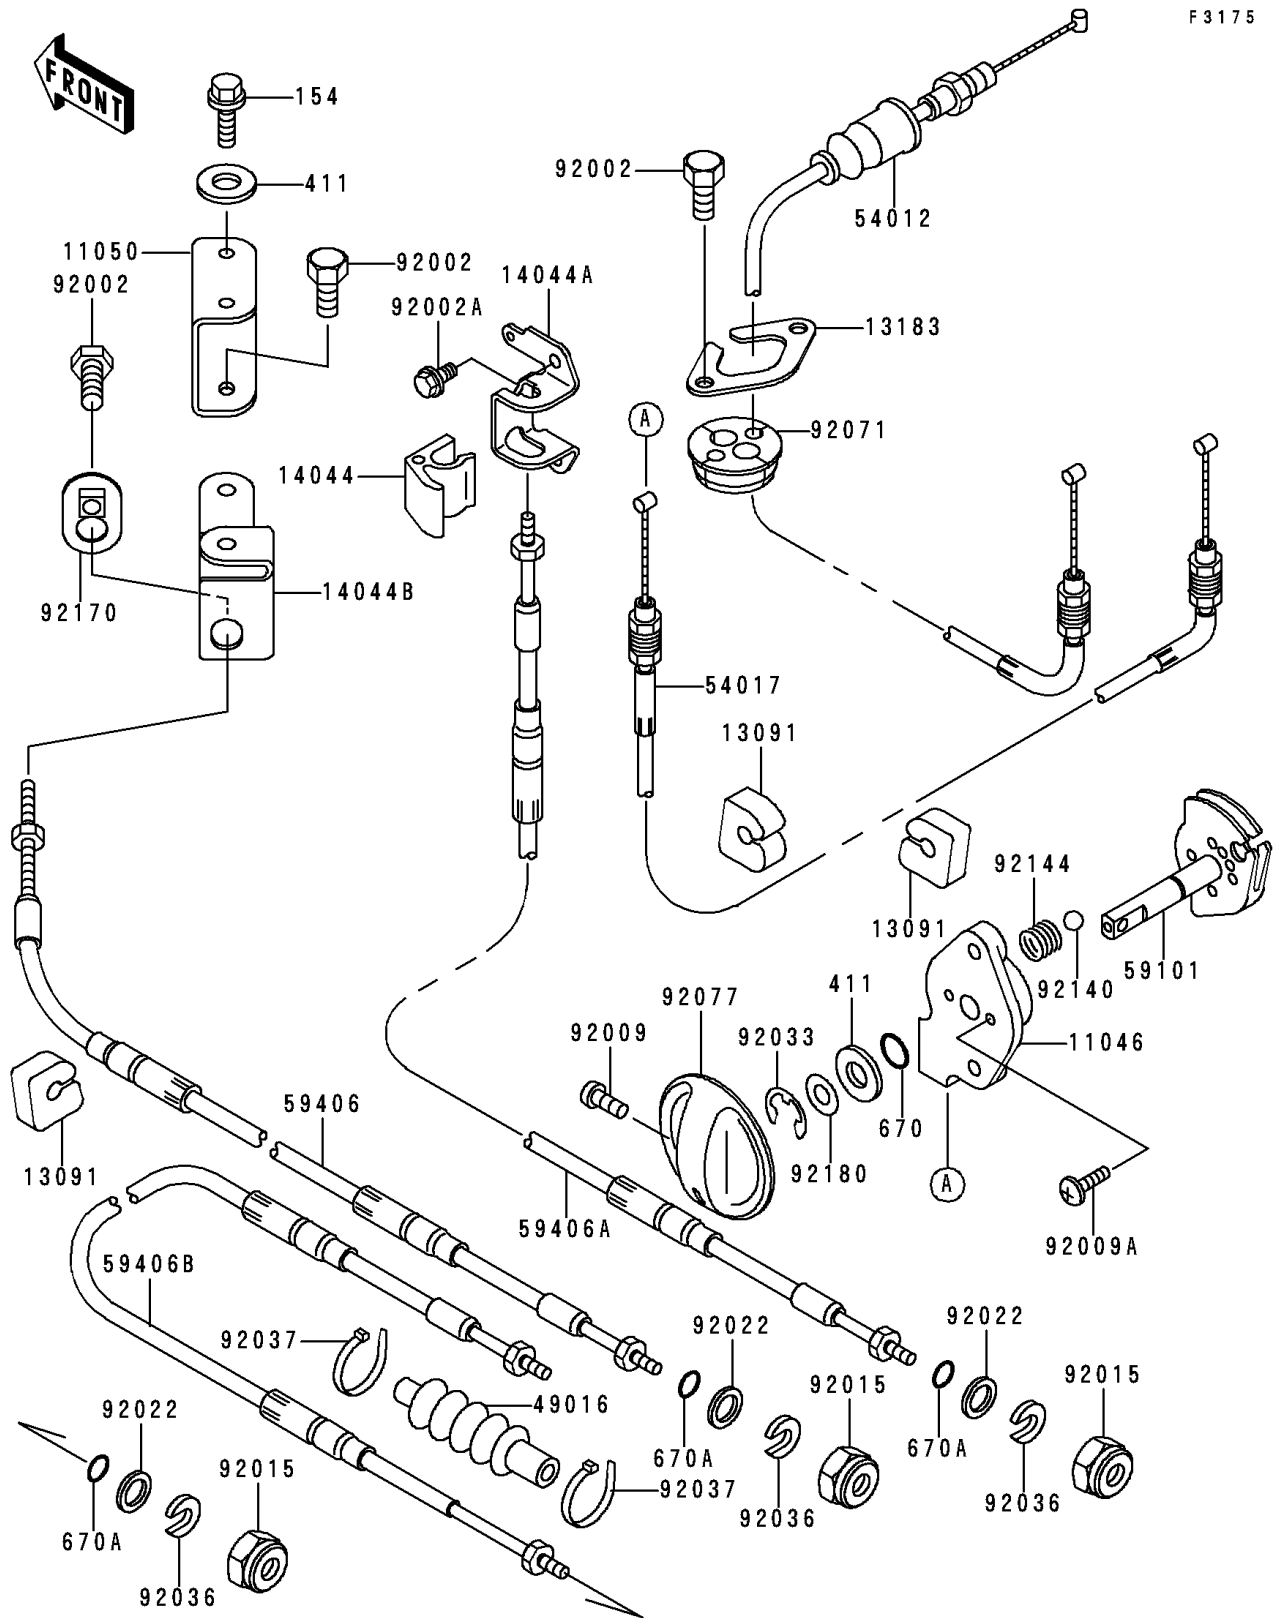

1997 JET SKI® 900 STX® PARTS DIAGRAM

Cables

F3175

1997 JET SKI® 900 STX® PARTS LIST

Cables

ITEM NAME	PART NUMBER	QUANTITY
BOLT-WP-SMALL,8X30 (Ref # 154)	154R0830	1
WASHER-PLAIN,8MM (Ref # 411)	411S0800	1
O RING,8MM (Ref # 670)	670B1508	1
O RING,11MM (Ref # 670A)	670B2011	1
BRACKET,STARTER CABLE (Ref # 11046)	11046-3712	1
BRACKET,CABLE HOLDER (Ref # 11050)	11050-3728	1
HOLDER (Ref # 13091)	13091-3712	1
PLATE (Ref # 13183)	13183-3810	1
HOLDER-CABLE,STEERING (Ref # 14044)	14044-3714	1
HOLDER-CABLE,STEERING (Ref # 14044A)	14044-3717	1
HOLDER-CABLE (Ref # 14044B)	14044-3732	1
COVER-SEAL,TILT CABLE (Ref # 49016)	49016-3702	1
CABLE-THROTTLE (Ref # 54012)	54012-3744	1
CABLE-STARTER (Ref # 54017)	54017-3729	1
REEL,STARTER CABLE (Ref # 59101)	59101-3704	1
CABLE-STRG (Ref # 59406)	59406-3736	1
CABLE-STRG,REVERSE (Ref # 59406A)	59406-3764	1
CABLE-STRG,TILT (Ref # 59406B)	59406-3765	1
BOLT,6X16 (Ref # 92002)	92002-3728	1
BOLT,6X12 (Ref # 92002A)	92002-3763	1
SCREW,4X8 (Ref # 92009)	92009-3729	1
SCREW,5X16 (Ref # 92009A)	92009-3789	1
NUT,20MM (Ref # 92015)	92015-526	1
WASHER (Ref # 92022)	92022-535	1
RING-SNAP,7MM (Ref # 92033)	92033-3704	1
RING-SNAP (Ref # 92036)	92036-501	1
CLAMP (Ref # 92037)	92037-1173	1
GROMMET,HARNESS (Ref # 92071)	92071-3790	1
KNOB (Ref # 92077)	92077-3728	1

1997 JET SKI® 900 STX® PARTS LIST

Cables

ITEM NAME	PART NUMBER	QUANTITY
BALL,3MM (Ref # 92140)	92140-3702	1
SPRING (Ref # 92144)	92144-3712	1
CLAMP,CABLE (Ref # 92170)	92170-3756	1
SHIM,8.5X18X0.15 (Ref # 92180)	92180-3702	1