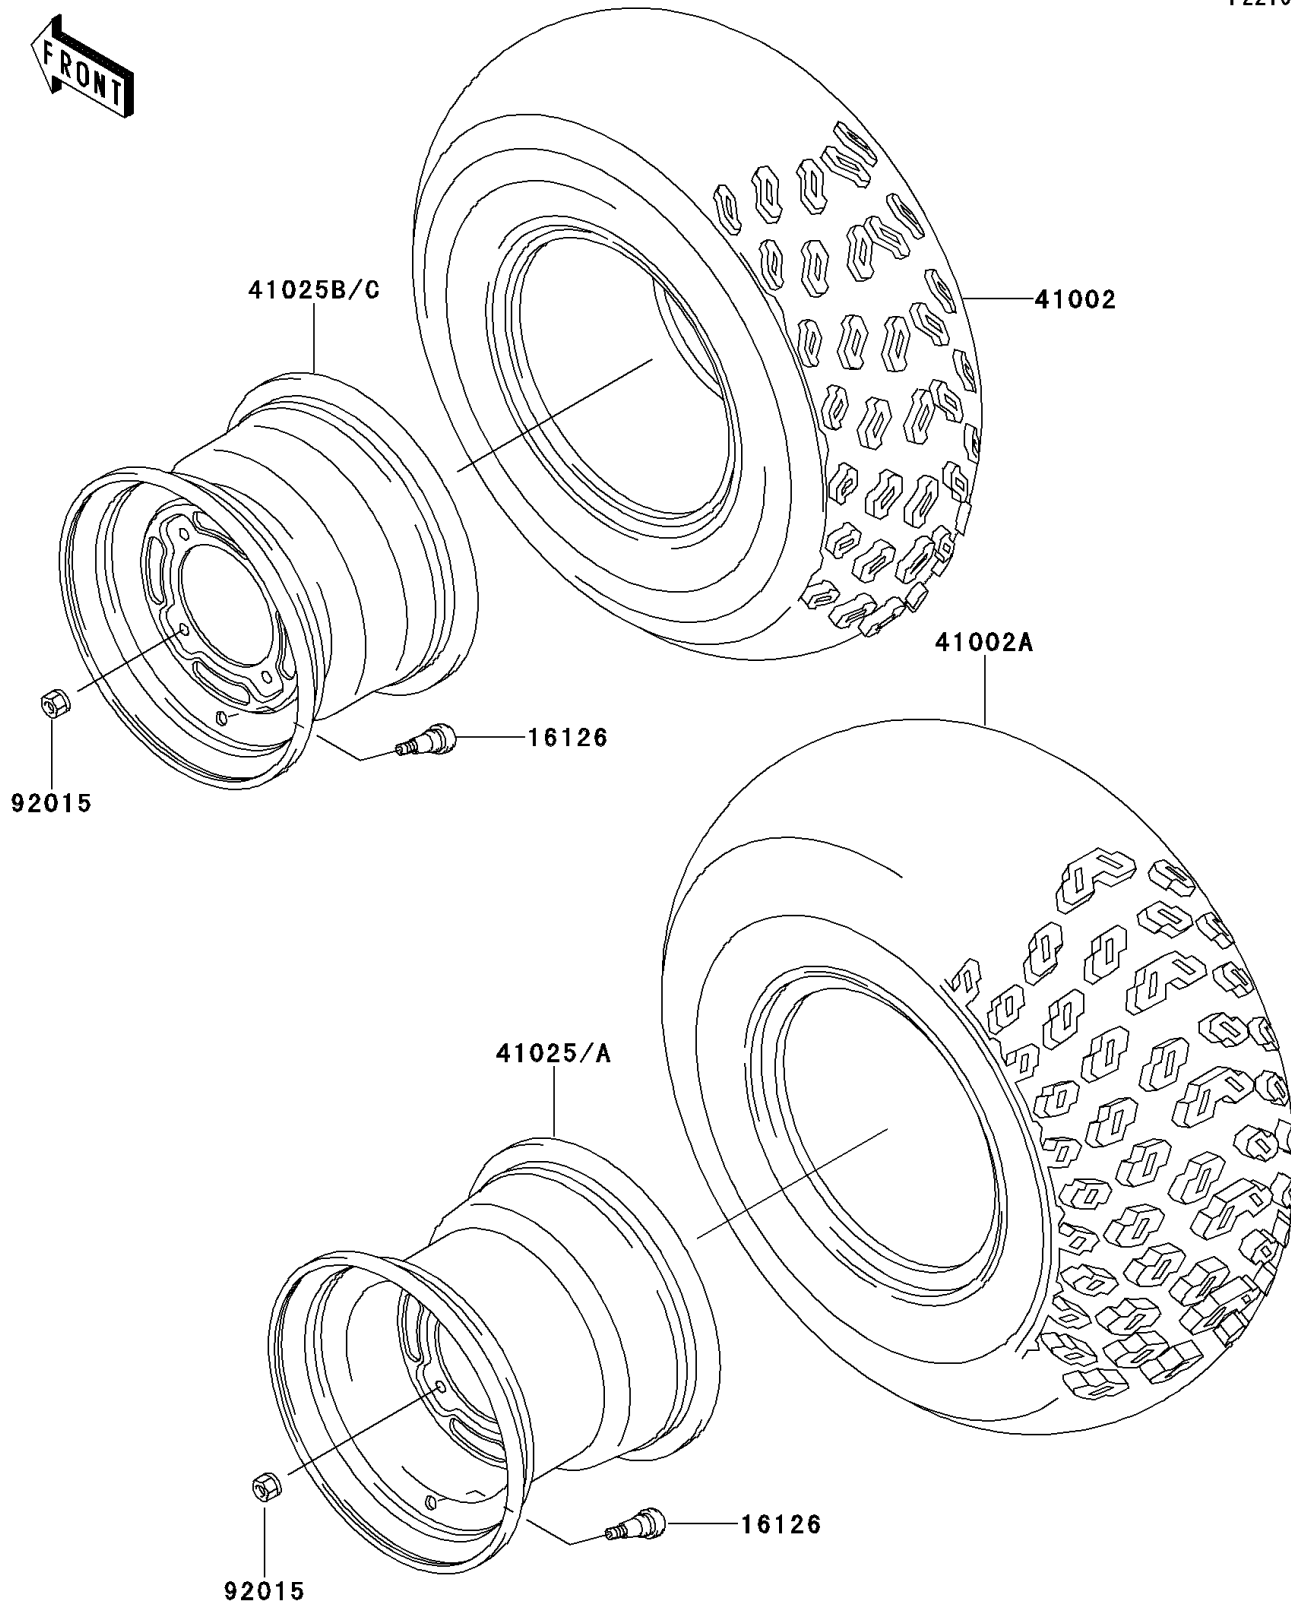

1992 Bayou® 220 PARTS DIAGRAM

Wheels/Tires

F2210

1992 Bayou® 220 PARTS LIST

Wheels/Tires

ITEM NAME	PART NUMBER	QUANTITY
VALVE (Ref # 16126)	16126-4001	1
TIRE,FR,AT21X8-9,KT856(D) (Ref # 41002)	41002-1650	1
TIRE,RR,AT22X10-10,KT857(D) (Ref # 41002A)	41002-1651	1
RIM,RR,10X8.5,J.WHITE (Ref # 41025A)	41025-1210-8C	1
RIM,FR,9X6.0,J.WHITE (Ref # 41025C)	41025-1211-8C	1
NUT,LOCK,10MM (Ref # 92015)	92015-1808	1