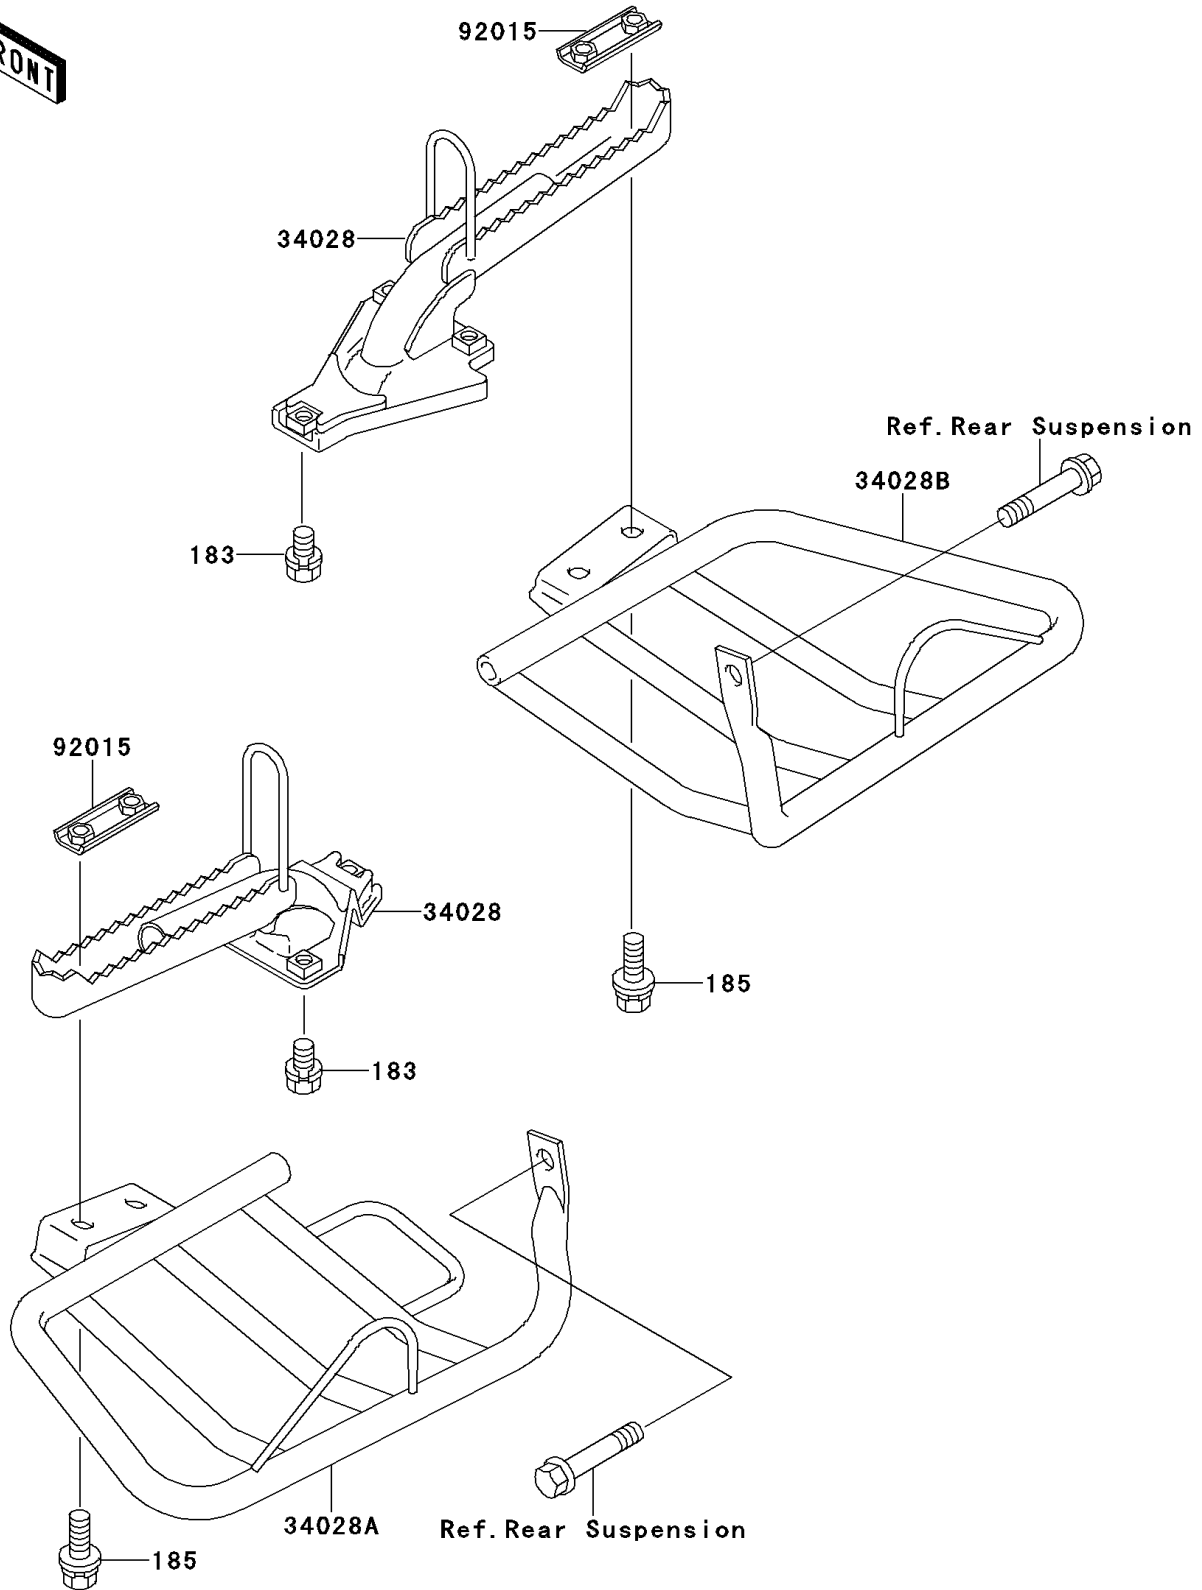

1992 Bayou® 220 PARTS DIAGRAM

Footrests

F2160

1992 Bayou® 220 PARTS LIST

Footrests

ITEM NAME	PART NUMBER	QUANTITY
BOLT-UPSET-WS-SMALL (Ref # 183)	183H0818	1
BOLT-UPSET-WSP-SMALL,8X20 (Ref # 185)	185J0820	1
STEP (Ref # 34028)	34028-1227	1
STEP,FOOT BOARD,LH (Ref # 34028A)	34028-1308	1
STEP,FOOT BOARD,RH (Ref # 34028B)	34028-1309	1
NUT (Ref # 92015)	92015-1732	1