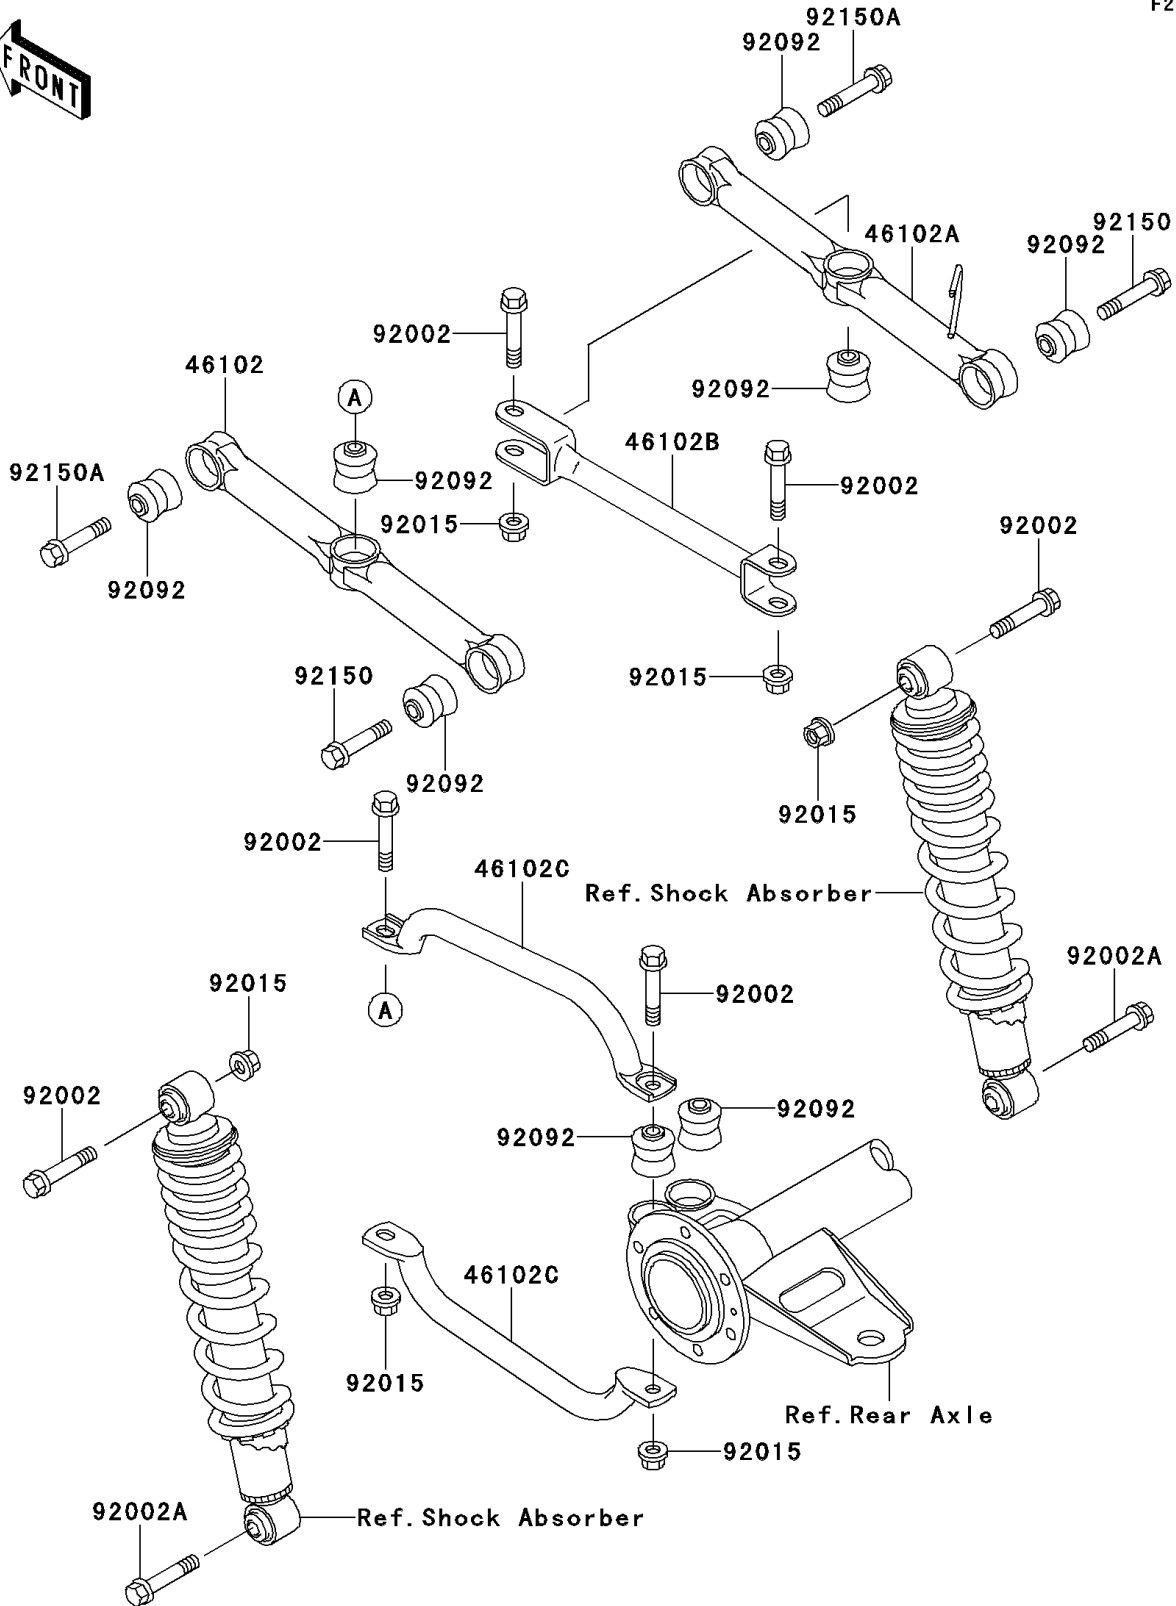

1992 Bayou® 220 PARTS DIAGRAM

Rear Suspension

F2153

1992 Bayou® 220 PARTS LIST

Rear Suspension

ITEM NAME	PART NUMBER	QUANTITY
ROD,SUSPENSION,RR,LH (Ref # 46102)	46102-1210	1
ROD,SUSPENSION,RR,RH (Ref # 46102A)	46102-1211	1
ROD,SUSPENSION,RIGHT CROSS (Ref # 46102B)	46102-1213	1
ROD,SUSPENSION,LEFT CROSS (Ref # 46102C)	46102-1330	1
BOLT,FLANGED,10X53.5 (Ref # 92002)	92002-1529	1
BOLT,FLANGED,10X49 (Ref # 92002A)	92002-1562	1
NUT,LOCK,10MM (Ref # 92015)	92015-1597	1
BUSHING-RUBBER (Ref # 92092)	92092-1064	1
BOLT,FLANGED,10X49 (Ref # 92150)	92150-1048	1
BOLT,FLANGED,10X52 (Ref # 92150A)	92150-1070	1