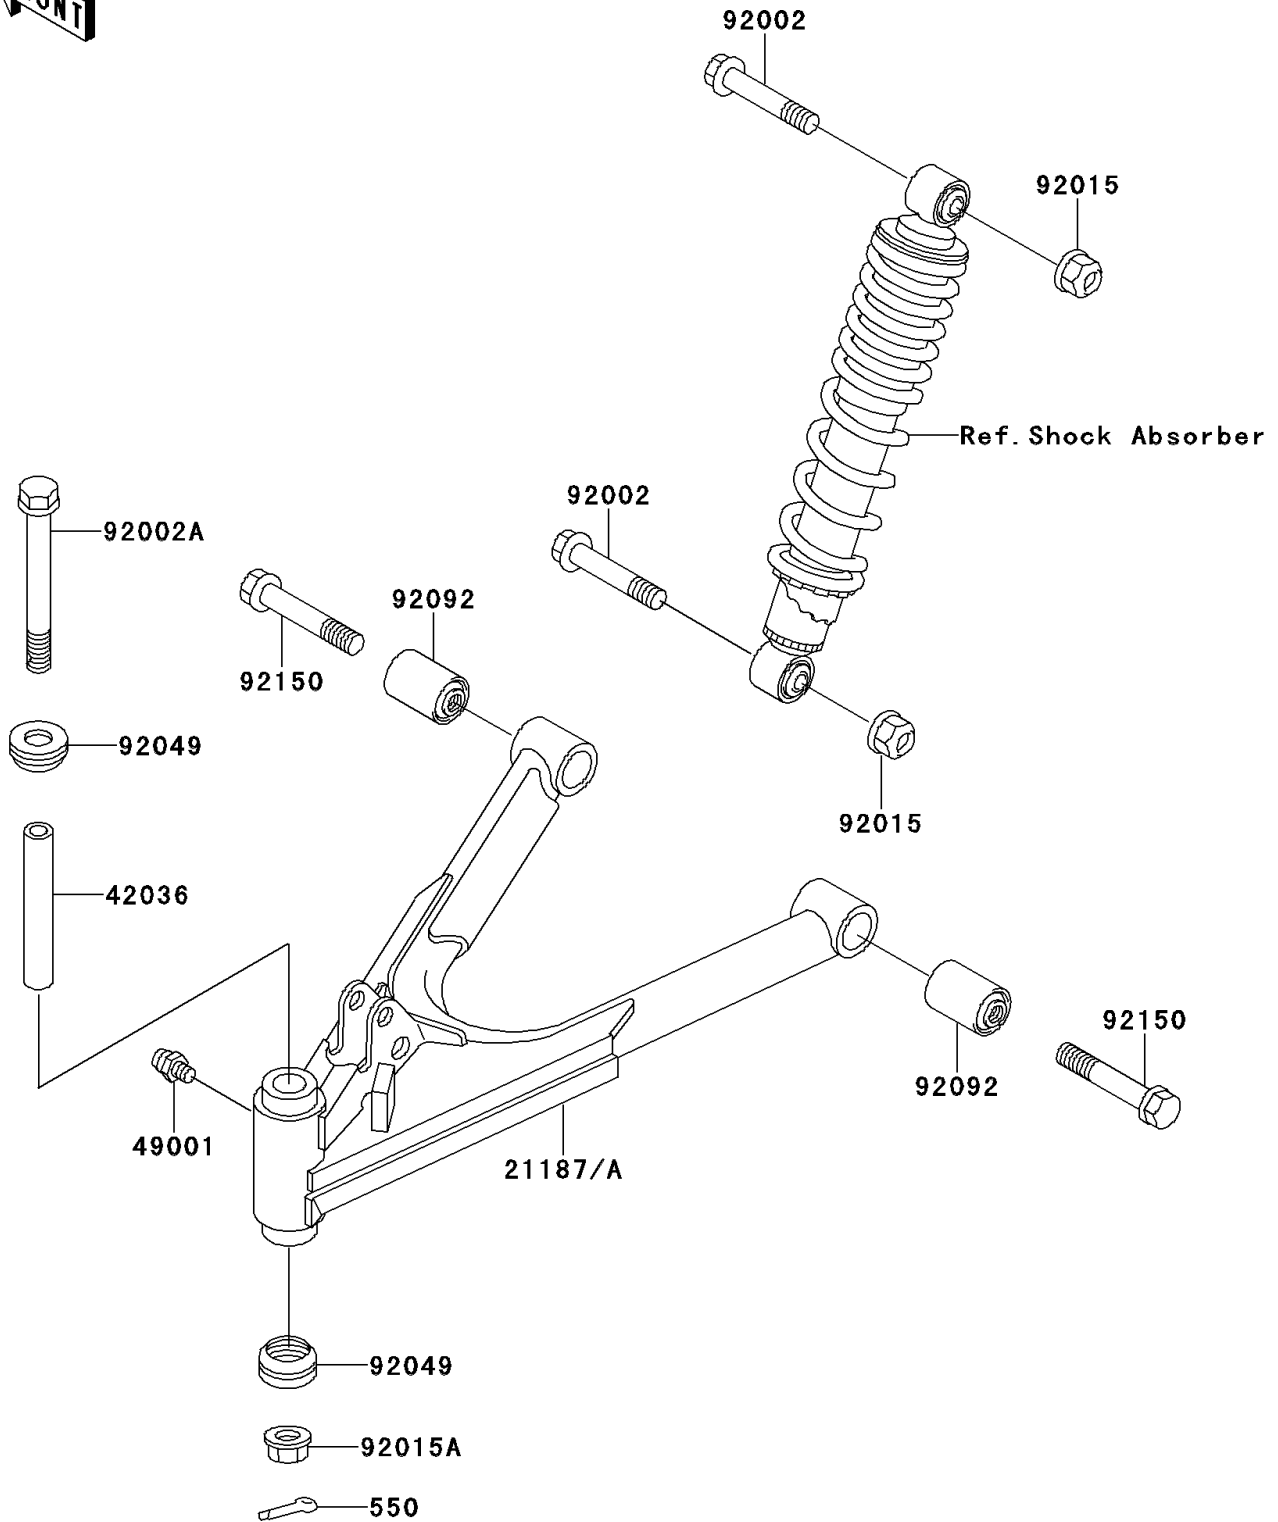

1992 Bayou® 220 PARTS DIAGRAM

Front Suspension

F2152

1992 Bayou® 220 PARTS LIST

Front Suspension

ITEM NAME	PART NUMBER	QUANTITY
PIN-COTTER,2.0X15 (Ref # 550)	550D2015	1
ARM-ASSY,SUSPENSION,FR,LH (Ref # 21187)	21187-1065	1
ARM-ASSY,SUSPENSION,FR,RH (Ref # 21187A)	21187-1066	1
SLEEVE,KNUCKLE,L=99.6 (Ref # 42036)	42036-1141	1
NIPPLE-GREASE (Ref # 49001)	49001-1051	1
BOLT,FLANGED,10X42 (Ref # 92002)	92002-1545	1
BOLT,FLANGED,10X142 (Ref # 92002A)	92002-1956	1
NUT,LOCK,10MM (Ref # 92015)	92015-1597	1
NUT,LOCK,FLANGED,10MM (Ref # 92015A)	92015-1717	1
SEAL-OIL (Ref # 92049)	92049-1285	1
BUSHING-RUBBER (Ref # 92092)	92092-005	1
BOLT,FLANGED,12X58 (Ref # 92150)	92150-1022	1