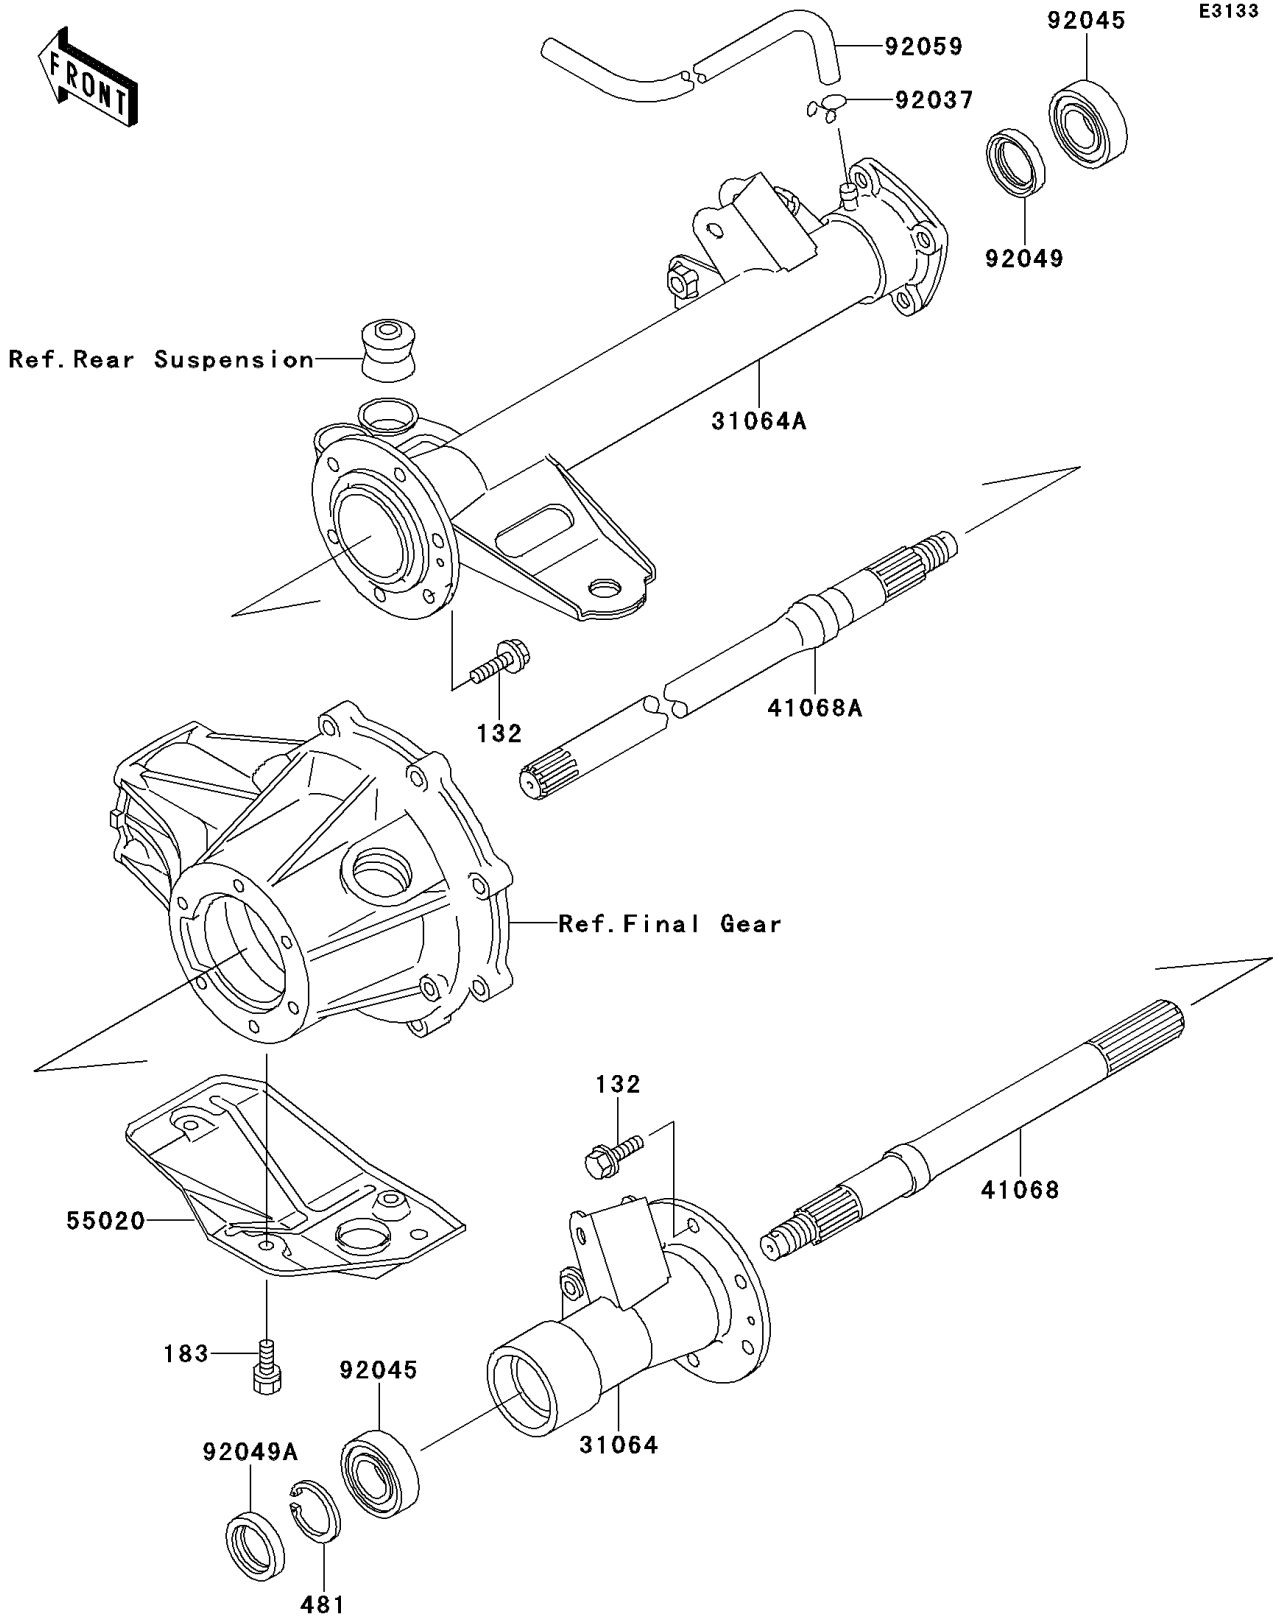

1992 Bayou® 220 PARTS DIAGRAM

Rear Axle

1992 Bayou® 220 PARTS LIST

Rear Axle

ITEM NAME	PART NUMBER	QUANTITY
BOLT-FLANGED-SMALL (Ref # 132)	132J0820	1
BOLT-UPSET-WS-SMALL (Ref # 183)	183H0814	1
CIRCLIP (Ref # 481)	481J5200	1
PIPE-COMP,LH (Ref # 31064)	31064-1088	1
PIPE-COMP,RH (Ref # 31064A)	31064-1089	1
AXLE,LH (Ref # 41068)	41068-1244	1
AXLE,RH (Ref # 41068A)	41068-1245	1
GUARD (Ref # 55020)	55020-1276	1
CLAMP,TUBE (Ref # 92037)	92037-147	1
BEARING-BALL,6205DDU (Ref # 92045)	92045-1229	1
SEAL-OIL,S030428 (Ref # 92049)	92049-1236	1
SEAL-OIL (Ref # 92049A)	92049-1287	1
TUBE,4.7X9.5X1240 (Ref # 92059)	92059-1968	1