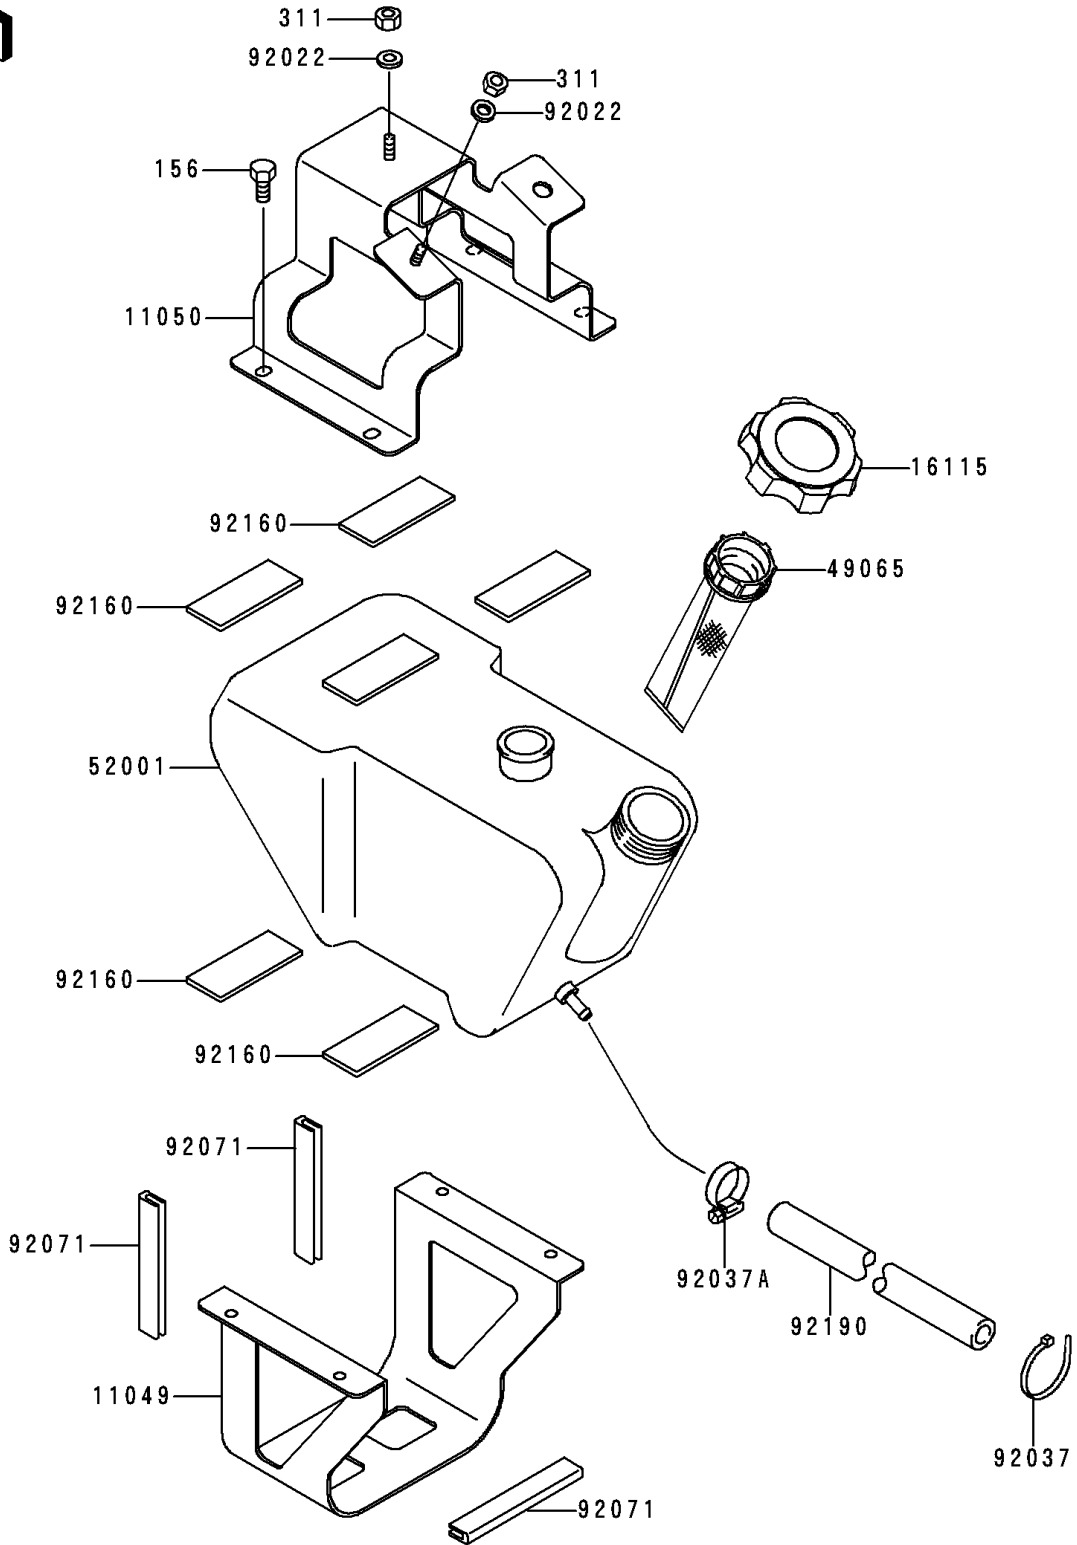

## 1997 JET SKI® 900 STX® PARTS DIAGRAM

Oil Tank

F3174

## 1997 JET SKI® 900 STX® PARTS LIST

Oil Tank

ITEM NAME	PART NUMBER	QUANTITY
BOLT-WP,6X14 (Ref # 156)	156R0614	1
NUT-HEX,6MM (Ref # 311)	311R0600	1
BRACKET (Ref # 11049)	11049-3760	1
BRACKET (Ref # 11050)	11050-3725	1
CAP-OIL FILLER (Ref # 16115)	16115-3714	1
FILTER-OIL (Ref # 49065)	49065-3703	1
TANK-OIL (Ref # 52001)	52001-3730	1
WASHER,6.5X20X1.5 (Ref # 92022)	92022-3710	1
CLAMP (Ref # 92037)	92037-1173	1
CLAMP (Ref # 92037A)	92037-3726	1
GROMMET (Ref # 92071)	92071-1198	1
DAMPER,WATER MUFFER (Ref # 92160)	92160-3880	1
TUBE,5.8X10.8X370 (Ref # 92190)	92190-3864	1