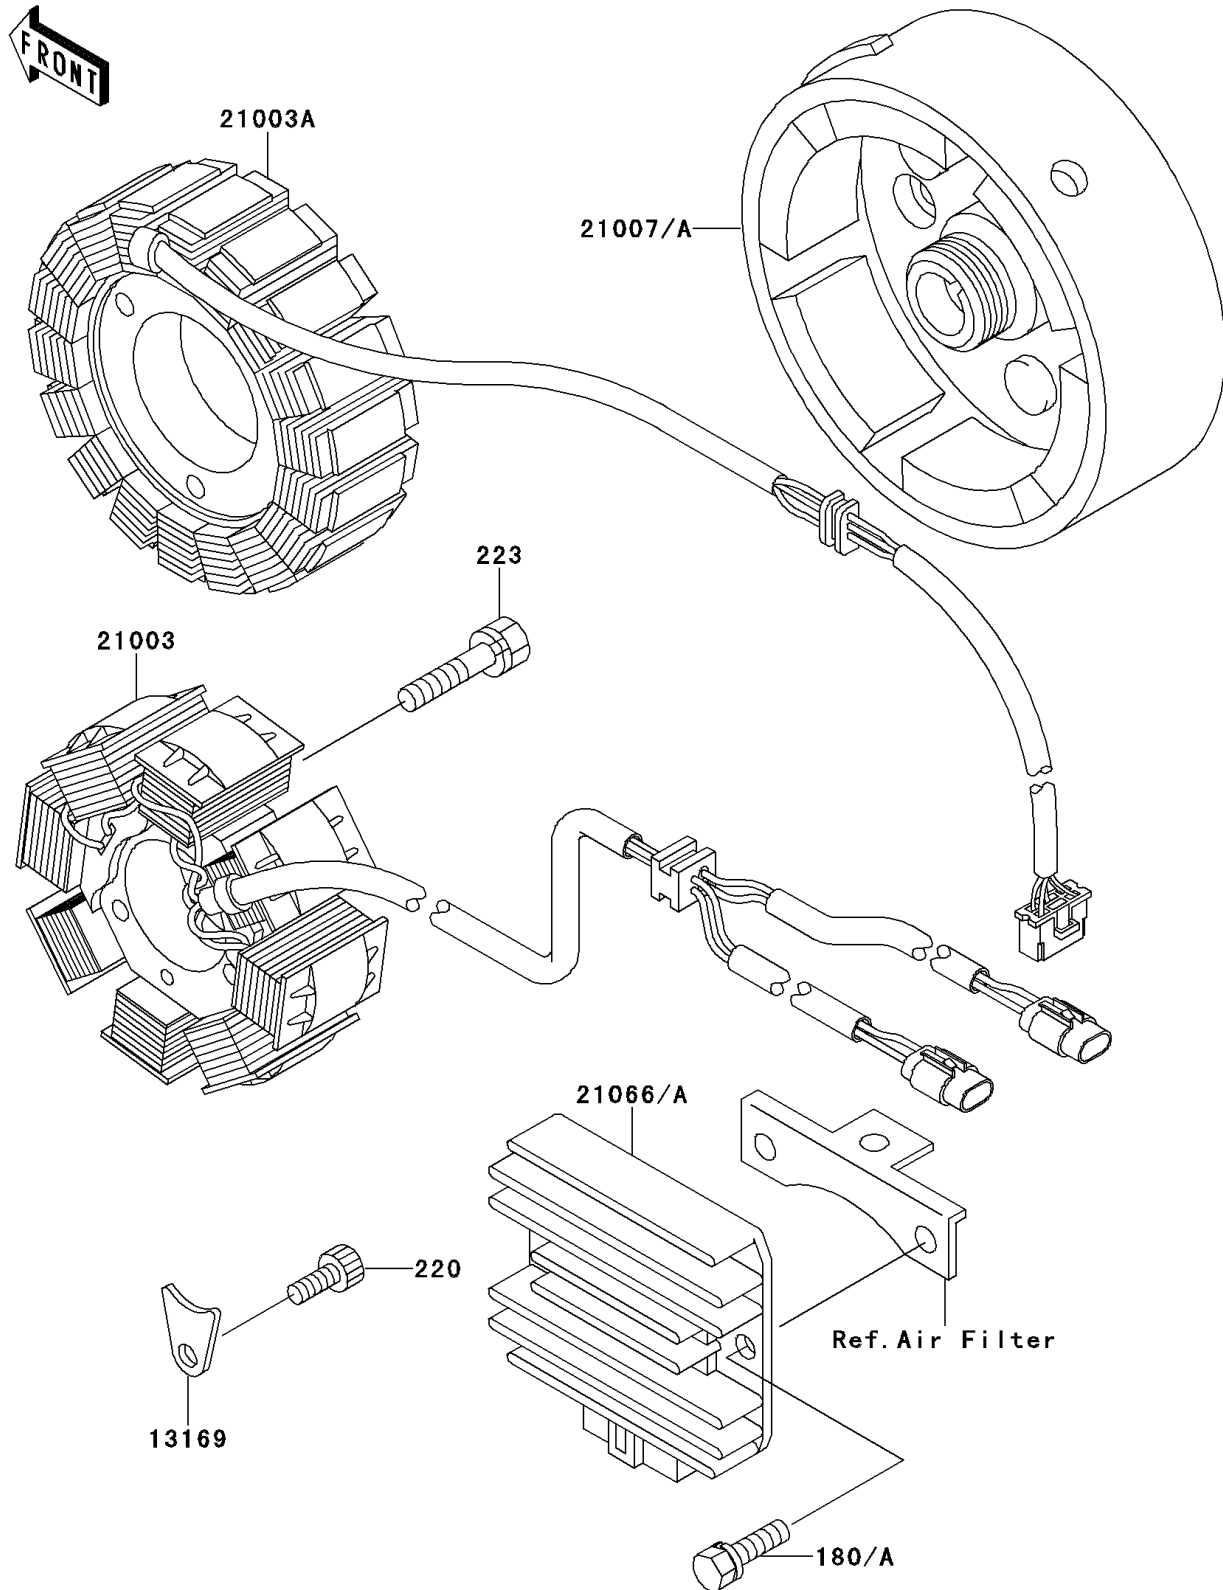

1992 Bayou® 220 PARTS DIAGRAM

Generator

E1810

1992 Bayou® 220 PARTS LIST

Generator

ITEM NAME	PART NUMBER	QUANTITY
BOLT-UPSET-WS (Ref # 180A)	180D0616	1
SCREW-PAN-CROS,6X12 (Ref # 220)	220B0612	1
SCREW-PAN-WS-CROS (Ref # 223)	223B0530	1
PLATE,HARNESS (Ref # 13169)	13169-1788	1
STATOR (Ref # 21003)	21003-1262	1
ROTOR (Ref # 21007)	21007-1161	1
REGULATOR-VOLTAGE (Ref # 21066A)	21066-1052	1