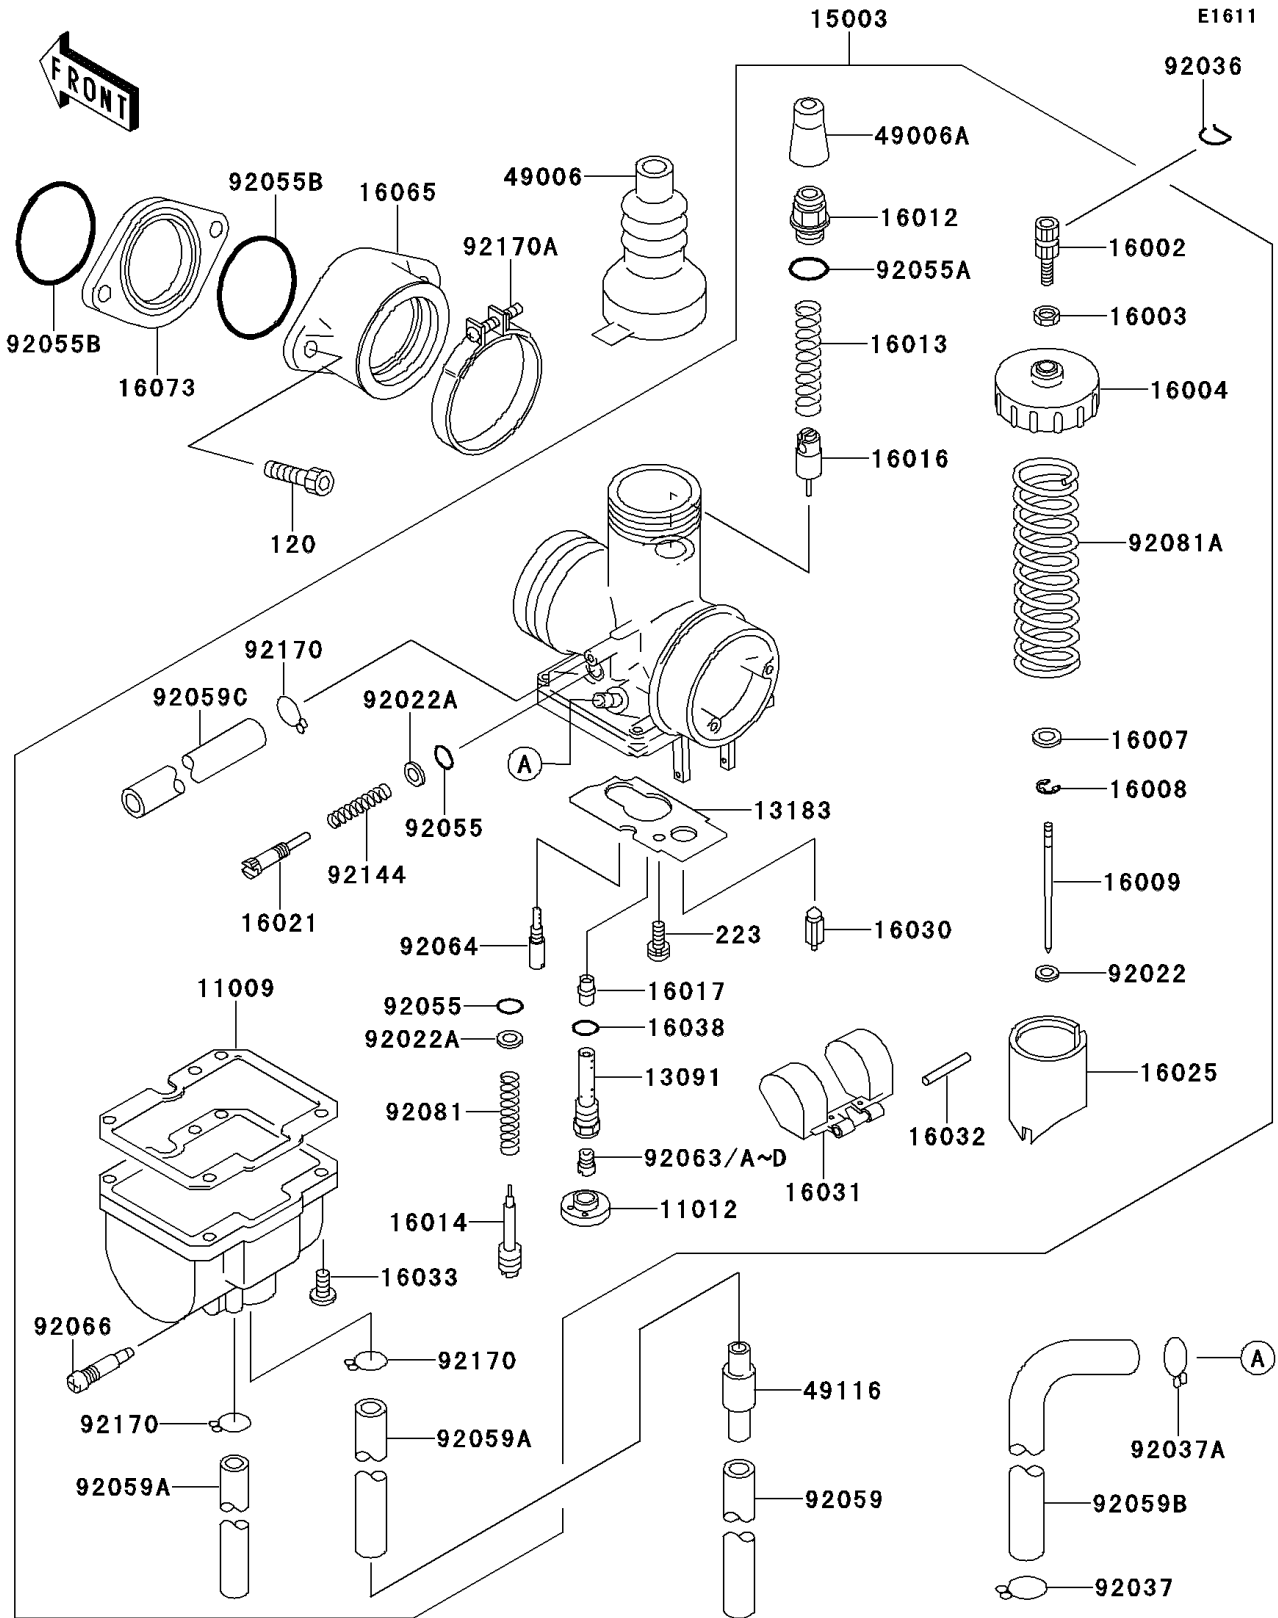

1992 Bayou[®] 220 PARTS DIAGRAM

Carburetor

1992 Bayou® 220 PARTS LIST

Carburetor

ITEM NAME	PART NUMBER	QUANTITY
GASKET,FLOAT CHAMBER (Ref # 11009)	11009-1676	1
CAP (Ref # 11012)	11012-1659	1
HOLDER,NEEDLE JET (Ref # 13091)	13091-1551	1
PLATE (Ref # 13183)	13183-1273	1
CARBURETOR-ASSY (Ref # 15003)	15003-1080	1
ADJUSTER-CABLE (Ref # 16002)	16002-011	1
NUT,ADJUST LOCK (Ref # 16003)	16003-006	1
CAP-CHAMBER,MIXING (Ref # 16004)	16004-1055	1
SEAT-SPRING,THROTTLE VALVE (Ref # 16007)	16007-1111	1
CLAMP,E-TYPE (Ref # 16008)	16008-010	1
NEEDLE-JET,5GN46-2 (Ref # 16009)	16009-1388	1
CAP-STARTER PLUNGER (Ref # 16012)	16012-1056	1
SPRING,STARTER PLUNGER (Ref # 16013)	16013-003	1
SCREW-PILOT AIR (Ref # 16014)	16014-1056	1
PLUNGER,STARTER (Ref # 16016)	16016-1074	1
JET-NEEDLE,0-0 (Ref # 16017)	16017-1346	1
SCREW-THROTTLE STOP (Ref # 16021)	16021-1126	1
VALVE-THROTTLE,CA3.0 (Ref # 16025)	16025-1150	1
VALVE-FLOAT,#1.5 (Ref # 16030)	16030-1066	1
FLOAT (Ref # 16031)	16031-1055	1
PIN,FLOAT (Ref # 16032)	16032-003	1
SCREW,PAN HEAD,4X14 (Ref # 16033)	16033-013	1
GASKET,"O"RING (Ref # 16038)	16038-016	1
HOLDER-CARBURETOR (Ref # 16065)	16065-1157	1
INSULATOR (Ref # 16073)	16073-1053	1
BOOT (Ref # 49006)	49006-1230	1
BOOT,STARTER PLUNGER (Ref # 49006A)	49006-1235	1
VALVE-ASSY (Ref # 49116)	49116-1126	1
WASHER,THROTTLE VALVE (Ref # 92022)	92022-1024	1