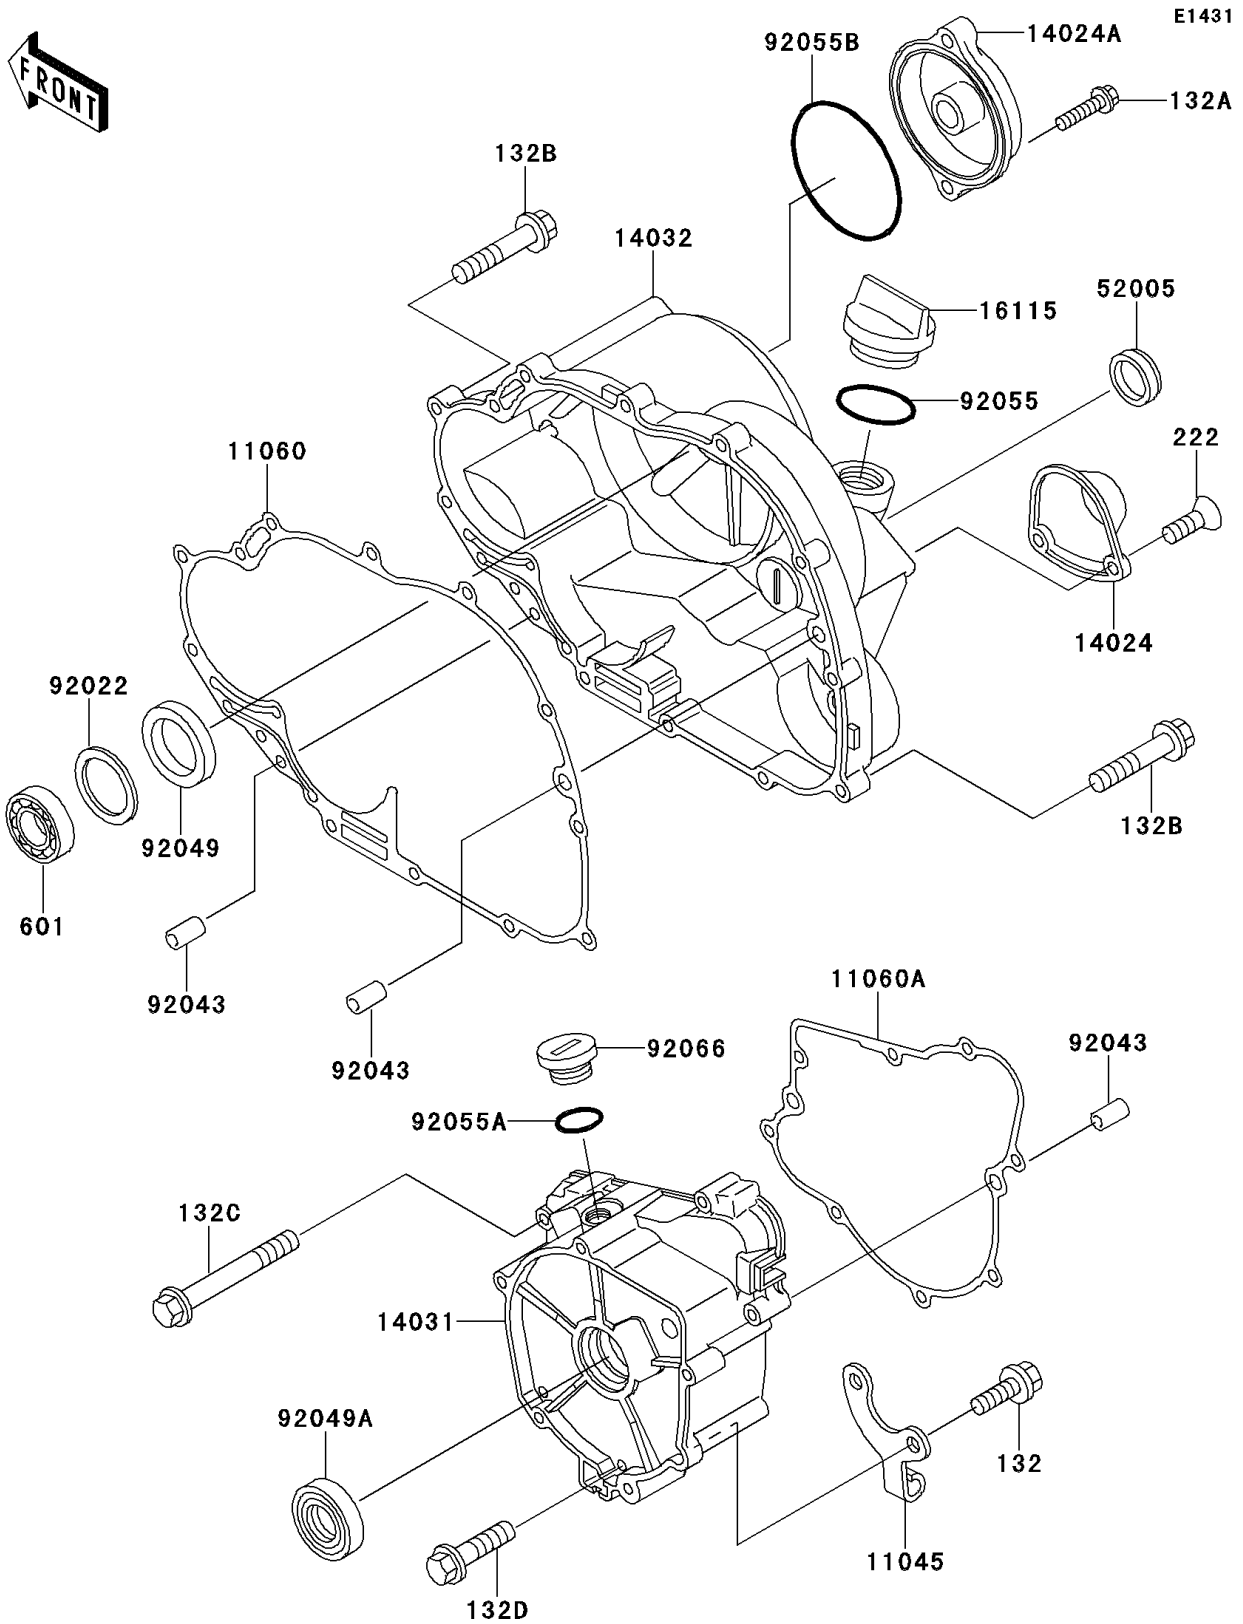

1992 Bayou® 220 PARTS DIAGRAM

Engine Cover(s)

1992 Bayou® 220 PARTS LIST

Engine Cover(s)

ITEM NAME	PART NUMBER	QUANTITY
BOLT-FLANGED-SMALL (Ref # 132)	132J0614	1
BOLT-FLANGED-SMALL (Ref # 132A)	132J0625	1
BOLT-FLANGED-SMALL (Ref # 132B)	132J0630	1
BOLT-FLANGED-SMALL (Ref # 132C)	132J0635	1
BOLT-FLANGED-SMALL (Ref # 132D)	132J0670	1
SCREW-CSK-RD-CROS (Ref # 222)	222C0512	1
BEARING-BALL (Ref # 601)	601A6002	1
BRACKET (Ref # 11045)	11045-1828	1
GASKET,CLUTCH COVER (Ref # 11060)	11060-1648	1
GASKET,GENERATOR (Ref # 11060A)	11060-1649	1
COVER (Ref # 14024)	14024-1486	1
COVER,OIL FILTER (Ref # 14024A)	14024-1488	1
COVER-GENERATOR (Ref # 14031)	14031-1277	1
COVER-CLUTCH (Ref # 14032)	14032-1428	1
CAP-OIL FILLER (Ref # 16115)	16115-1009	1
GAUGE,OIL LEVEL (Ref # 52005)	52005-1009	1
WASHER,21X31.5X1.0 (Ref # 92022)	92022-1624	1
PIN,6.2X8X14 (Ref # 92043)	92043-1263	1
SEAL-OIL (Ref # 92049)	92049-1293	1
SEAL-OIL,TC25356 (Ref # 92049A)	92049-1317	1
RING-O,31.5X2.6 (Ref # 92055)	92055-049	1
RING-O (Ref # 92055A)	92055-1146	1
RING-O,63.6X2.4 (Ref # 92055B)	92055-1433	1
PLUG,COVER (Ref # 92066)	92066-1163	1