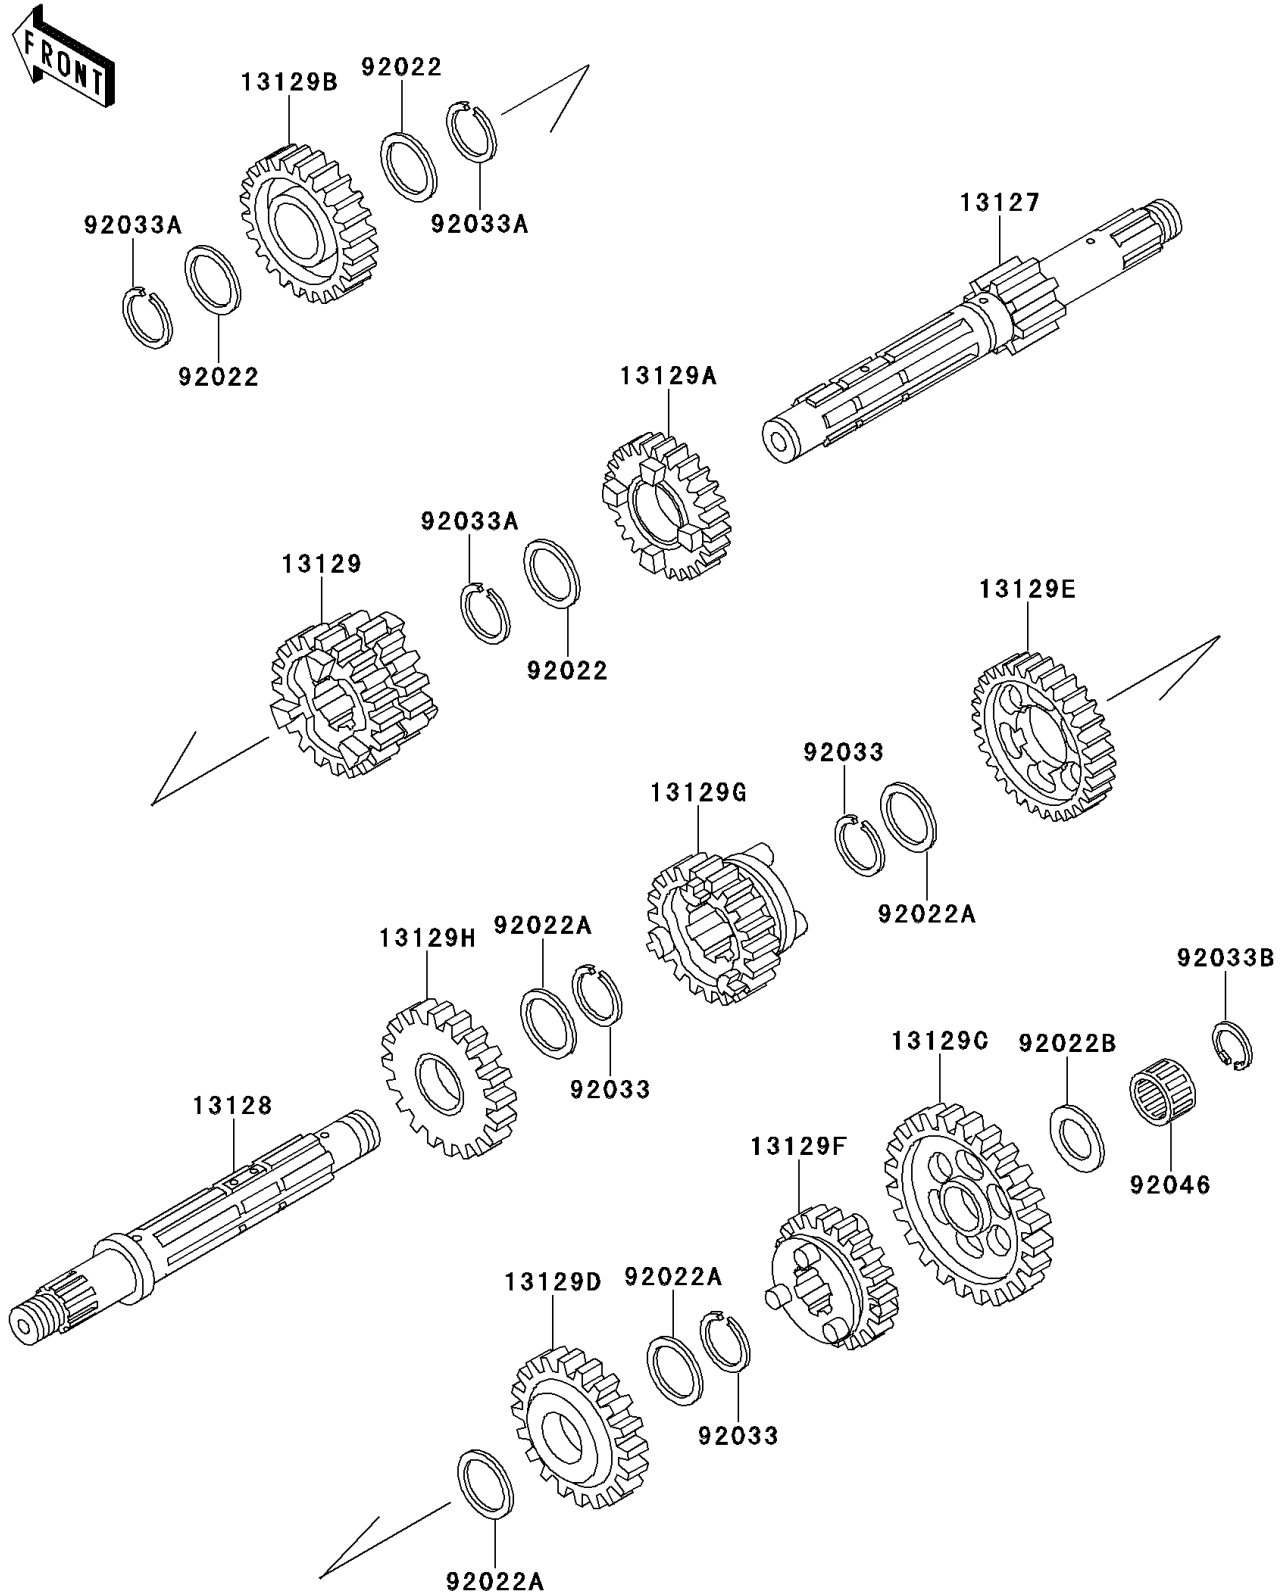

## 1992 Bayou® 220 PARTS DIAGRAM

Transmission

E1361

## 1992 Bayou® 220 PARTS LIST

Transmission

ITEM NAME	PART NUMBER	QUANTITY
SHAFT-TRANSMISSION INPUT,13T (Ref # 13127)	13127-1152	1
SHAFT-TRANSMISSION OUTPUT (Ref # 13128)	13128-1146	1
GEAR,INPUT 2ND&3RD,23T&19T (Ref # 13129)	13129-1860	1
GEAR,INPUT 4TH,26 (Ref # 13129A)	13129-1861	1
GEAR,INPUT TOP,28T (Ref # 13129B)	13129-1862	1
GEAR,OUTPUT LOW,38T (Ref # 13129C)	13129-1864	1
GEAR,OUTPUT 2ND,32T (Ref # 13129D)	13129-1865	1
GEAR,OUTPUT 3RD,27T (Ref # 13129E)	13129-1866	1
GEAR,OUTPUT 4TH,24T (Ref # 13129F)	13129-1867	1
GEAR,OUTPUT TOP,22T (Ref # 13129G)	13129-1868	1
GEAR,REVERSE,33T (Ref # 13129H)	13129-1869	1
WASHER (Ref # 92022)	92022-1885	1
WASHER,22.3X27X0.5 (Ref # 92022A)	92022-198	1
WASHER,15.3X25X1 (Ref # 92022B)	92022-279	1
RING-SNAP,20X25.5X1.2 (Ref # 92033)	92033-025	1
RING-SNAP,18MM (Ref # 92033A)	92033-029	1
RING-SNAP,14X17.5X1.2 (Ref # 92033B)	92033-1234	1
BEARING-NEEDLE,K15X21X15 (Ref # 92046)	92046-1173	1