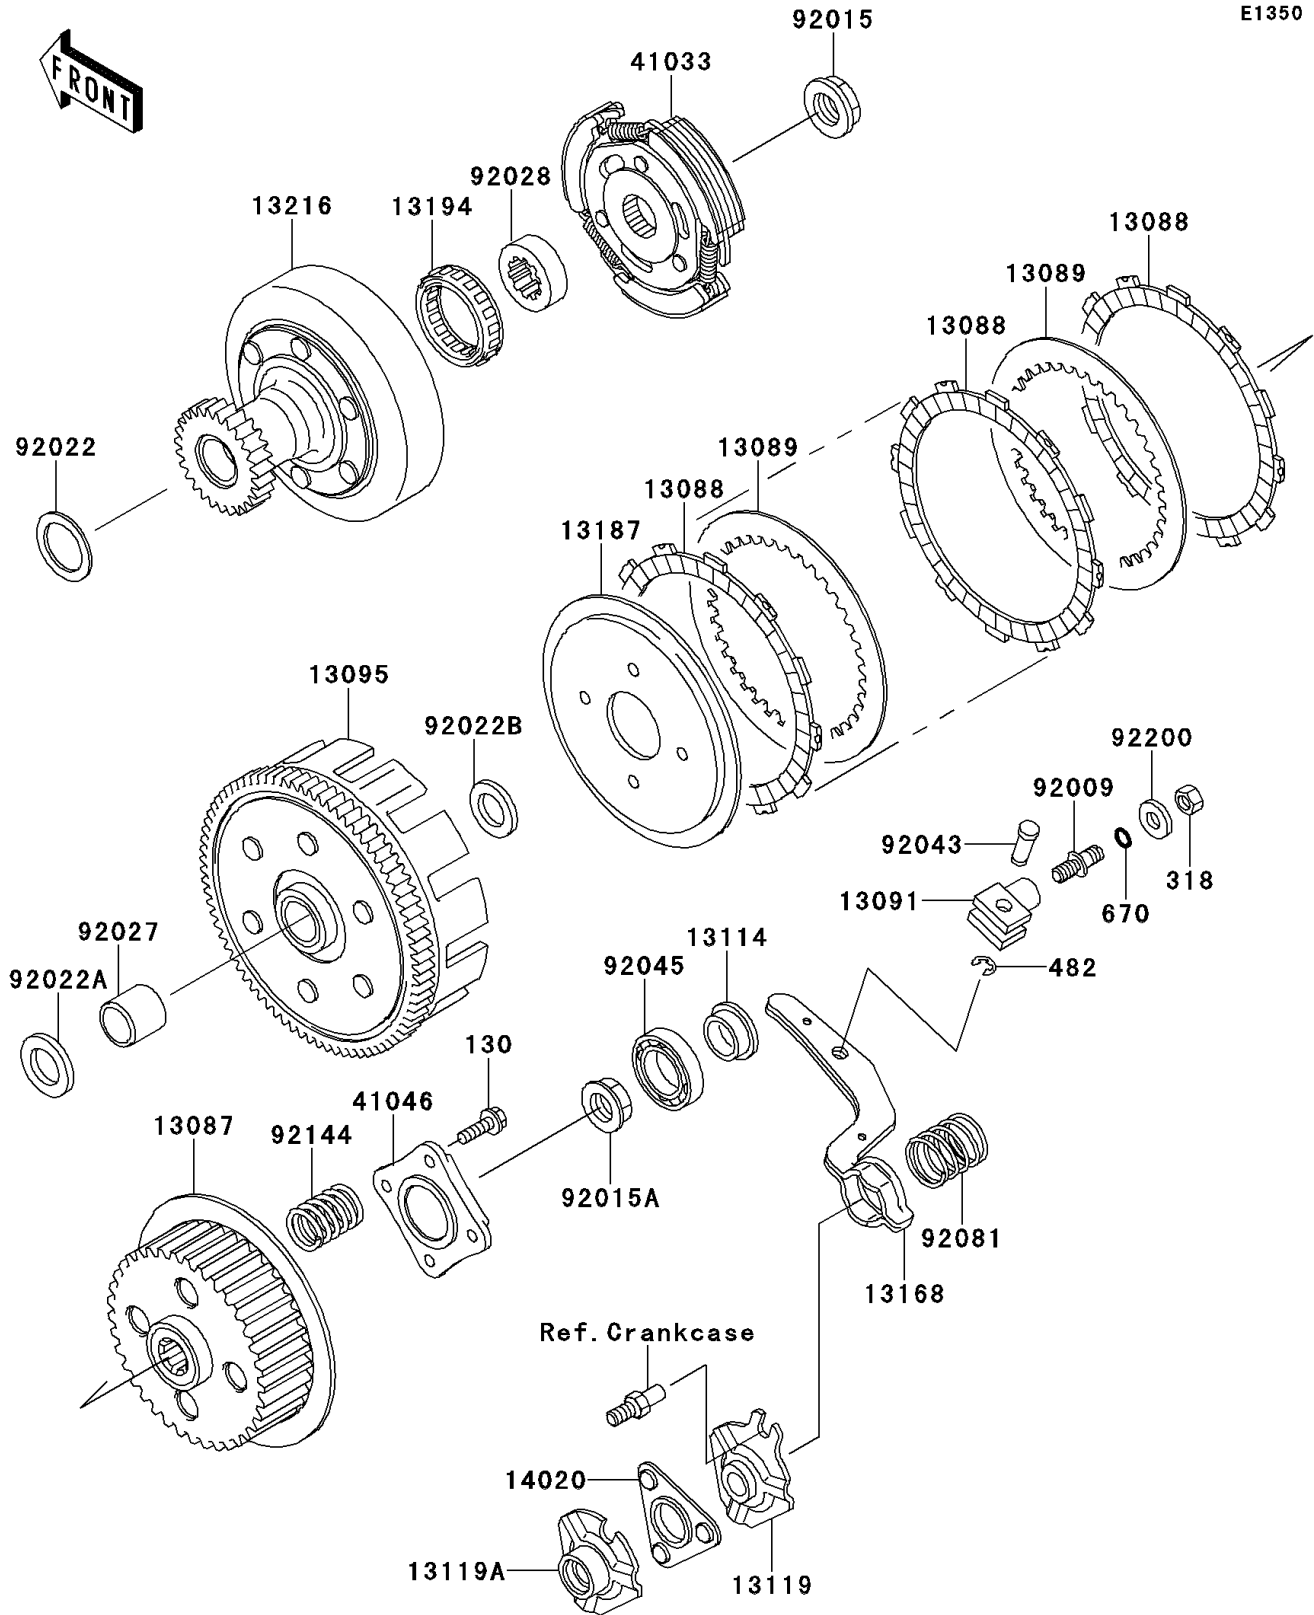

1992 Bayou® 220 PARTS DIAGRAM

Clutch

E1350

1992 Bayou® 220 PARTS LIST

Clutch

ITEM NAME	PART NUMBER	QUANTITY
BOLT-FLANGED,6X20 (Ref # 130)	130P0620	1
NUT-HEX-SMALL,8MM (Ref # 318)	318B0800	1
CIRCLIP-TYPE-E,6MM (Ref # 482)	482J6000	1
O RING,8MM (Ref # 670)	670B1508	1
HUB-CLUTCH (Ref # 13087)	13087-1089	1
PLATE-FRICTION (Ref # 13088)	13088-1068	1
PLATE-CLUTCH (Ref # 13089)	13089-1076	1
HOLDER,CLUTCH RELEASE (Ref # 13091)	13091-1341	1
HOUSING-COMP-CLUTCH (Ref # 13095)	13095-1163	1
PUSHER-CLUTCH (Ref # 13114)	13114-1057	1
CAM-RELEASE (Ref # 13119)	13119-1074	1
CAM-RELEASE (Ref # 13119A)	13119-1077	1
LEVER (Ref # 13168)	13168-1354	1
PLATE-CLUTCH OPERATING (Ref # 13187)	13187-1061	1
CLUTCH-ONEWAY (Ref # 13194)	13194-1055	1
GEAR-COMP,CLUTCH (Ref # 13216)	13216-1120	1
RETAINER,CLUTCH RELEASE (Ref # 14020)	14020-1093	1
HUB-ASSY,CLUTCH (Ref # 41033)	41033-1713	1
HOUSING-BEARING (Ref # 41046)	41046-1082	1
SCREW,CLUTCH RELEASE (Ref # 92009)	92009-1303	1
NUT,18MM (Ref # 92015)	92015-1512	1
NUT (Ref # 92015A)	92015-1581	1
WASHER,28.1X34X1.0 (Ref # 92022)	92022-1731	1
WASHER,20.2X36X2 (Ref # 92022A)	92022-1880	1
WASHER,20.2X35X4 (Ref # 92022B)	92022-1881	1
COLLAR,20X25X21 (Ref # 92027)	92027-1798	1
BUSHING,CLUTCH,FR (Ref # 92028)	92028-1370	1
PIN,CLUTCH RELEASE (Ref # 92043)	92043-1230	1
BEARING-BALL (Ref # 92045)	92045-1202	1

1992 Bayou® 220 PARTS LIST

Clutch

ITEM NAME	PART NUMBER	QUANTITY
SPRING (Ref # 92081)	92081-1681	1
SPRING,CLUTCH (Ref # 92144)	92144-1160	1
WASHER,8.5X18X2.3 (Ref # 92200)	92200-1213	1