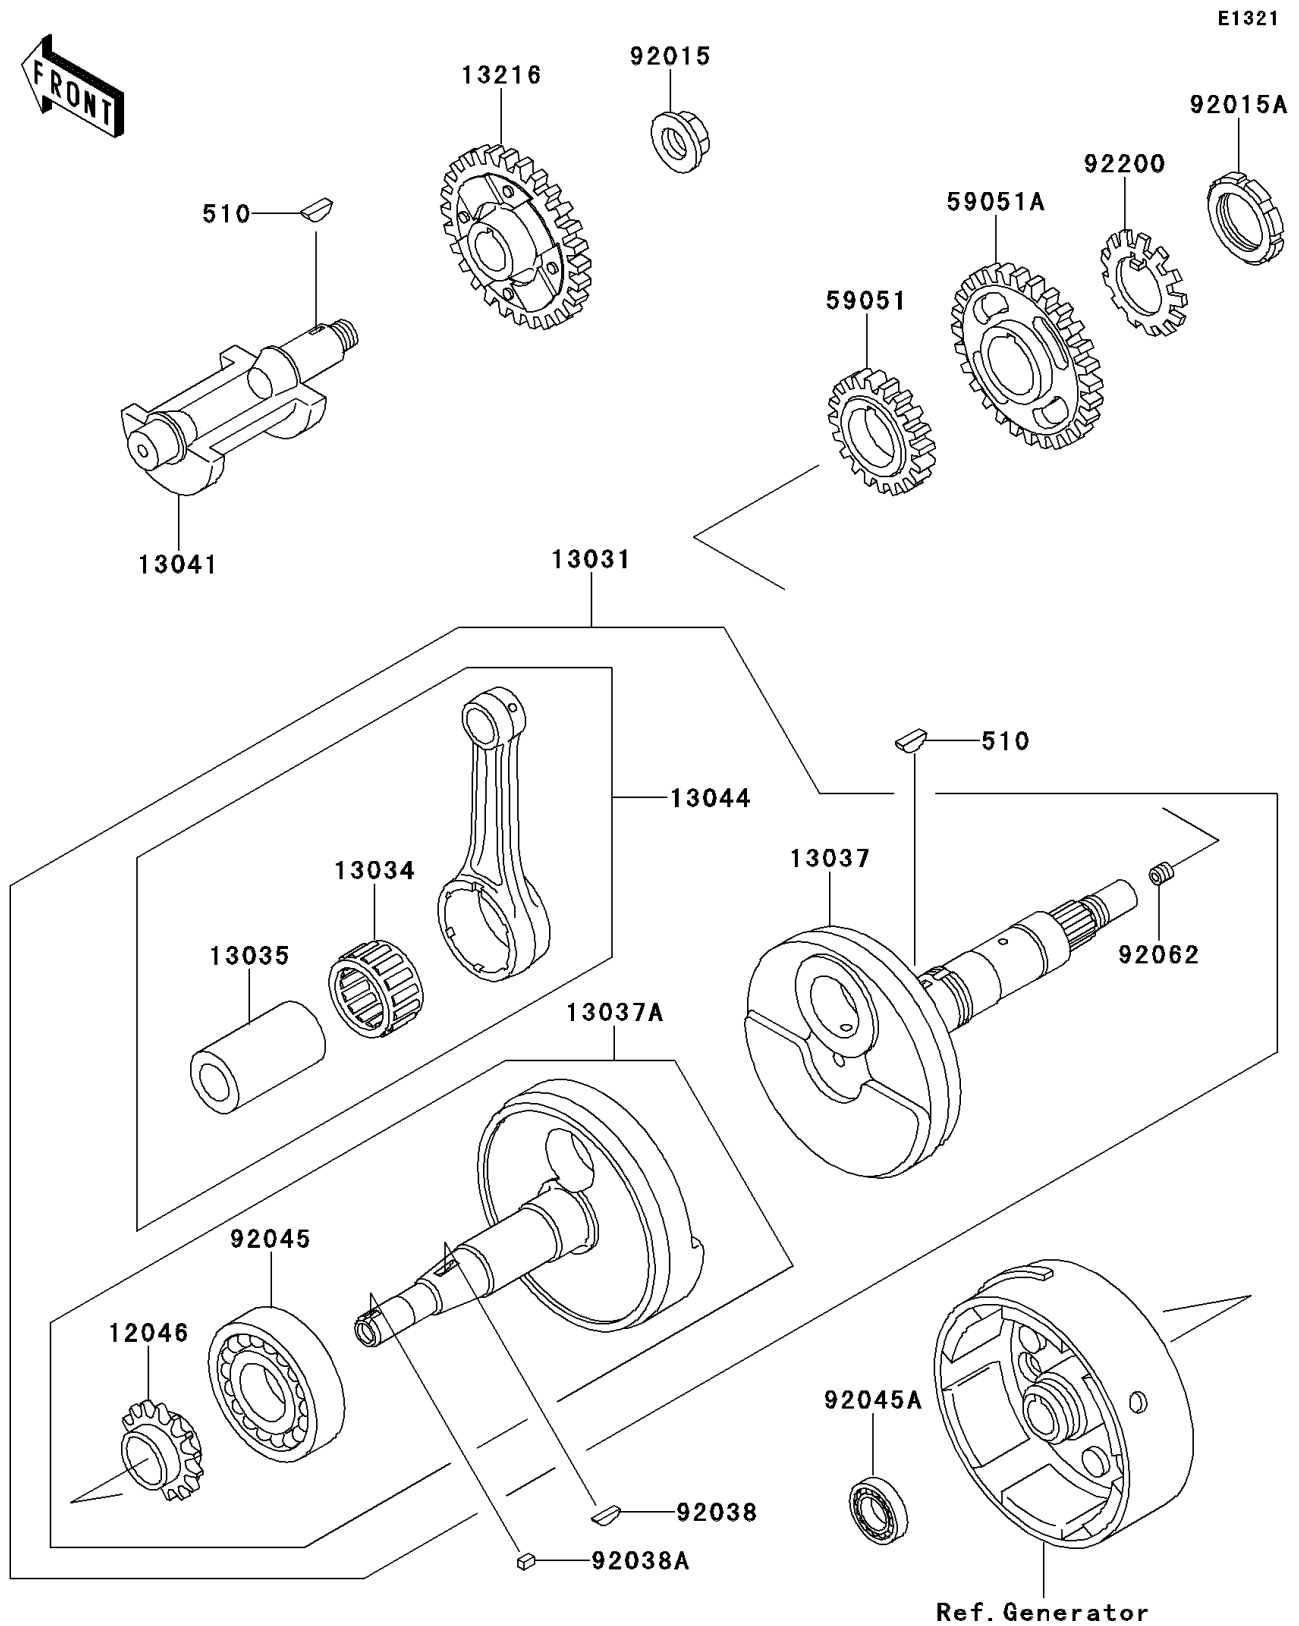

1992 Bayou® 220 PARTS DIAGRAM

Crankshaft

1992 Bayou® 220 PARTS LIST

Crankshaft

ITEM NAME	PART NUMBER	QUANTITY
KEY-WOODRUFF (Ref # 510)	510A5100	1
SPROCKET,CAM CHAIN,19T (Ref # 12046)	12046-1152	1
CRANKSHAFT-COMP (Ref # 13031)	13031-1373	1
BEARING-BIG END (Ref # 13034)	13034-1098	1
PIN-CRANK (Ref # 13035)	13035-1063	1
CRANKSHAFT,RH (Ref # 13037)	13037-1478	1
CRANKSHAFT,LH (Ref # 13037A)	13037-5085	1
BALANCER (Ref # 13041)	13041-1080	1
SET-CONNECTING ROD (Ref # 13044)	13044-5086	1
GEAR-COMP,BALANCER (Ref # 13216)	13216-1112	1
GEAR,OIL PUMP,30T (Ref # 59051)	59051-1187	1
GEAR-SPUR,39T (Ref # 59051A)	59051-1188	1
NUT,16MM (Ref # 92015)	92015-1465	1
NUT,PUMP GEAR,30MM (Ref # 92015A)	92015-1511	1
KEY,WOODRUFF (Ref # 92038)	92038-001	1
KEY,SUNK (Ref # 92038A)	92038-1051	1
BEARING-BALL (Ref # 92045)	92045-1172	1
BEARING-BALL,6903C3 (Ref # 92045A)	92045-1266	1
NOZZLE,8X8,SILVER (Ref # 92062)	92062-1082	1
WASHER,PUMP GEAR (Ref # 92200)	92200-1203	1