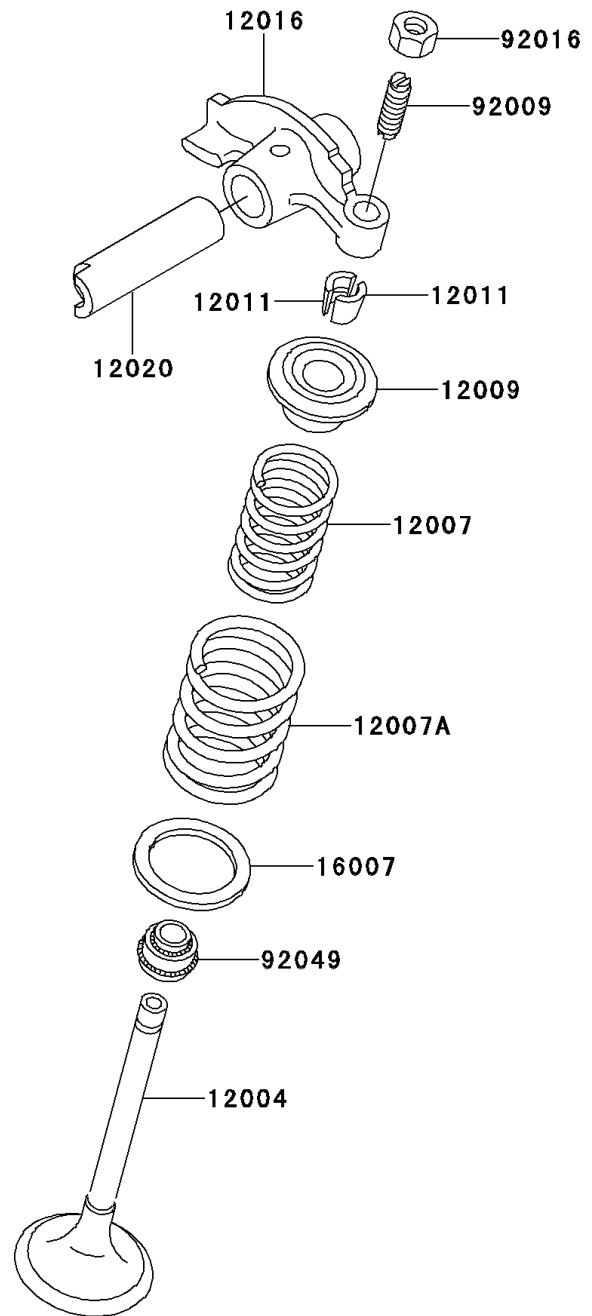

1992 Bayou® 220 PARTS DIAGRAM

Valve(s)

E1210

1992 Bayou® 220 PARTS LIST

Valve(s)

ITEM NAME	PART NUMBER	QUANTITY
VALVE-INTAKE (Ref # 12004)	12004-1082	1
VALVE-EXHAUST (Ref # 12005)	12005-1093	1
SPRING-ENGINE VALVE,INNER (Ref # 12007)	12007-1001	1
SPRING-ENGINE VALVE,OUTER (Ref # 12007A)	12007-1002	1
RETAINER-VALVE SPRING (Ref # 12009)	12009-1001	1
COLLET (Ref # 12011)	12011-1003	1
ARM-ROCKER (Ref # 12016)	12016-1099	1
SHAFT-ROCKER (Ref # 12020)	12020-1053	1
SEAT-SPRING (Ref # 16007)	16007-1106	1
SCREW,6MM (Ref # 92009)	92009-1032	1
NUT,6MM (Ref # 92016)	92016-061	1
SEAL-OIL,RVC2-5.5X8.5X8.3 (Ref # 92049)	92049-1062	1