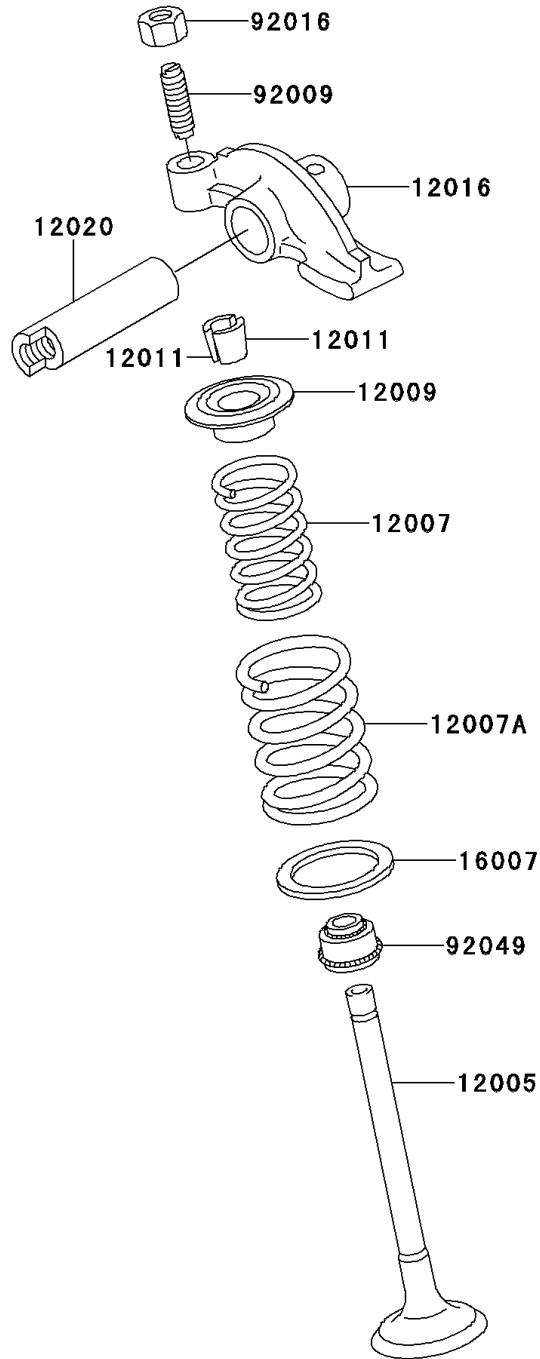

1992 Bayou® 220 PARTS DIAGRAM

Valve(s)

E1210

1992 Bayou® 220 PARTS LIST

Valve(s)

ITEM NAME	PART NUMBER	QUANTITY
VALVE-INTAKE (Ref # 12004)	12004-1082	1
VALVE-EXHAUST (Ref # 12005)	12005-1093	1
SPRING-ENGINE VALVE,INNER (Ref # 12007)	12007-1001	1
SPRING-ENGINE VALVE,OUTER (Ref # 12007A)	12007-1002	1
RETAINER-VALVE SPRING (Ref # 12009)	12009-1001	1
COLLET (Ref # 12011)	12011-1003	1
ARM-ROCKER (Ref # 12016)	12016-1099	1
SHAFT-ROCKER (Ref # 12020)	12020-1053	1
SEAT-SPRING (Ref # 16007)	16007-1106	1
SCREW,6MM (Ref # 92009)	92009-1032	1
NUT,6MM (Ref # 92016)	92016-061	1
SEAL-OIL,RVC2-5.5X8.5X8.3 (Ref # 92049)	92049-1062	1