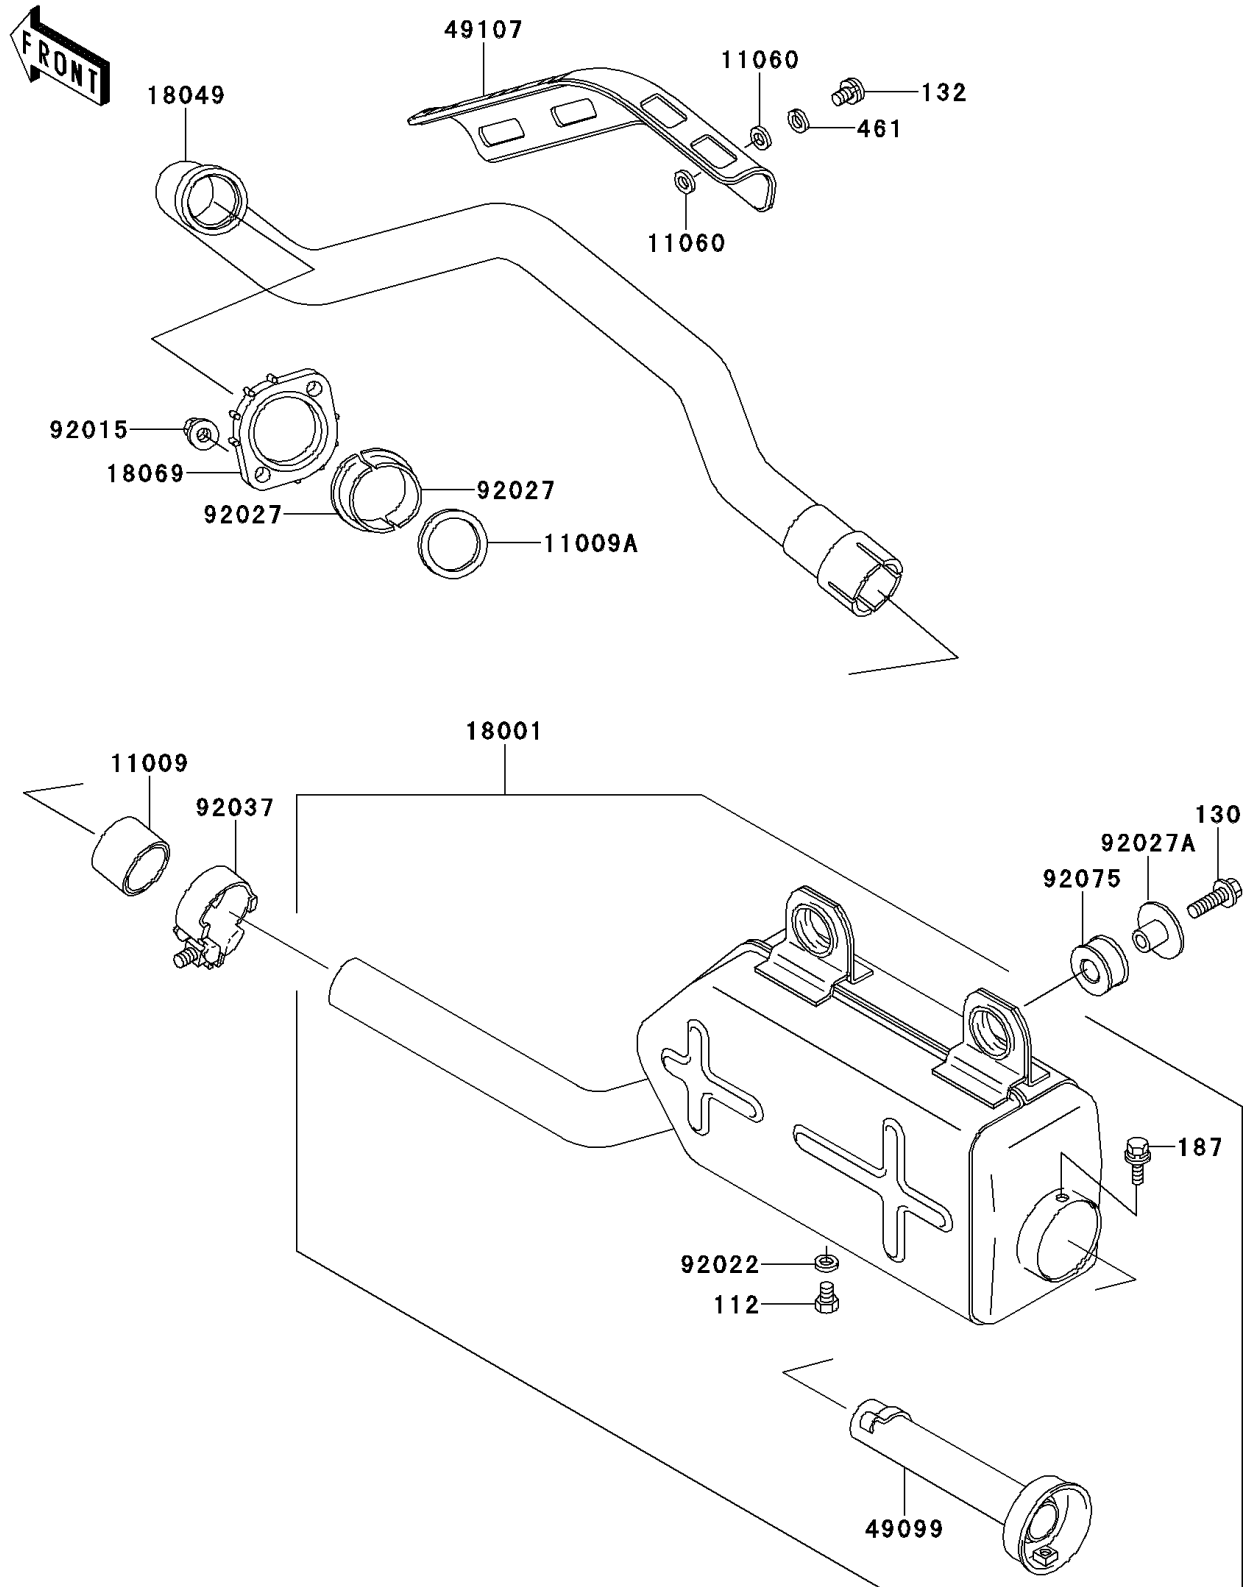

1992 Bayou® 220 PARTS DIAGRAM

Muffler(s)

E1140

1992 Bayou® 220 PARTS LIST

Muffler(s)

ITEM NAME	PART NUMBER	QUANTITY
BOLT-UPSET (Ref # 112)	112B0608	1
BOLT-FLANGED,8X30 (Ref # 130)	130J0830	1
BOLT-FLANGED-SMALL,6X10 (Ref # 132)	132J0610	1
BOLT-UPSET-WSP (Ref # 187)	187B0612	1
WASHER-SPRING,6MM,BLACK (Ref # 461)	461K0600	1
GASKET,EXHAUST PIPE CONNECTING (Ref # 11009)	11009-1718	1
GASKET,EXHAUST PIPE HOLDER (Ref # 11009A)	11009-1866	1
GASKET,6.2X11.5X1.5 (Ref # 11060)	11060-1109	1
MUFFLER (Ref # 18001)	18001-1667	1
PIPE-EXHAUST (Ref # 18049)	18049-1415	1
HOLDER-EXHAUST PIPE (Ref # 18069)	18069-1078	1
BAFFLE-PIPE MUFFLER (Ref # 49099)	49099-1249	1
COVER-EXHAUST PIPE (Ref # 49107)	49107-1074	1
NUT,6MM (Ref # 92015)	92015-1365	1
WASHER,6.2X11X1 (Ref # 92022)	92022-304	1
COLLAR,L=14.5 (Ref # 92027)	92027-1142	1
COLLAR,MUFFLER (Ref # 92027A)	92027-1981	1
CLAMP (Ref # 92037)	92037-1956	1
DAMPER,MUFFLER (Ref # 92075)	92075-1809	1