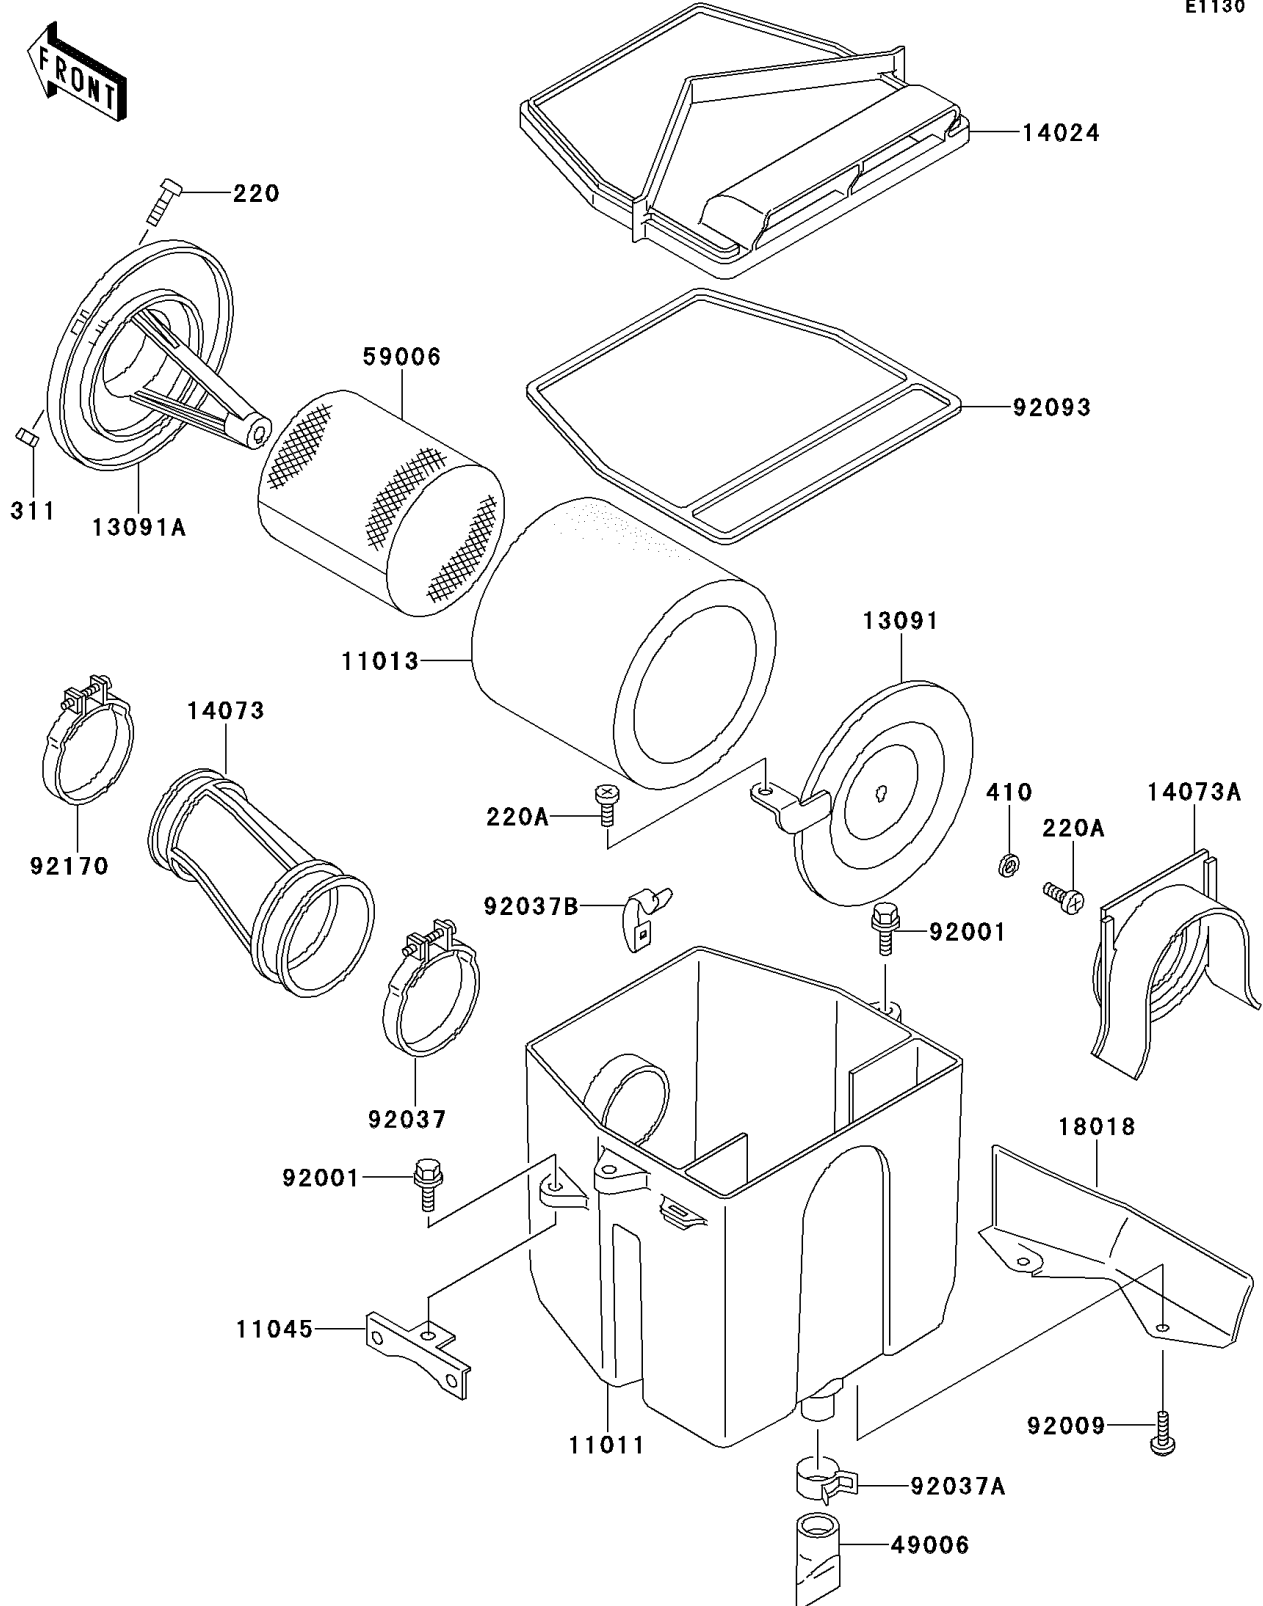

1992 Bayou® 220 PARTS DIAGRAM

Air Cleaner

E1130

1992 Bayou® 220 PARTS LIST

Air Cleaner

ITEM NAME	PART NUMBER	QUANTITY
SCREW-PAN-CROS (Ref # 220)	220B0516	1
SCREW-PAN-CROS,6X14 (Ref # 220A)	220B0614	1
NUT-HEX (Ref # 311)	311B0500	1
WASHER-PLAIN-SMALL,6MM (Ref # 410)	410B0600	1
CASE-AIR FILTER (Ref # 11011)	11011-1260	1
ELEMENT-AIR FILTER (Ref # 11013)	11013-1158	1
BRACKET,REGULATOR (Ref # 11045)	11045-1786	1
HOLDER,ELEMENT (Ref # 13091)	13091-1488	1
HOLDER,ELEMENT (Ref # 13091A)	13091-1510	1
COVER,AIR FILTER (Ref # 14024)	14024-1489	1
DUCT,CARBURETOR (Ref # 14073)	14073-1312	1
DUCT,AIR FILTER (Ref # 14073A)	14073-1313	1
PLATE-HEAT GUARD (Ref # 18018)	18018-1077	1
BOOT (Ref # 49006)	49006-1199	1
ARRESTER-FLAME (Ref # 59006)	59006-1052	1
BOLT,6X18 (Ref # 92001)	92001-1342	1
SCREW,TAPPING,5X10 (Ref # 92009)	92009-1332	1
CLAMP,57MM,BLACK (Ref # 92037)	92037-1452	1
CLAMP (Ref # 92037A)	92037-1460	1
CLAMP,AIR FILTER (Ref # 92037B)	92037-1783	1
SEAL,AIR FILTER (Ref # 92093)	92093-1241	1
CLAMP (Ref # 92170)	92170-1006	1