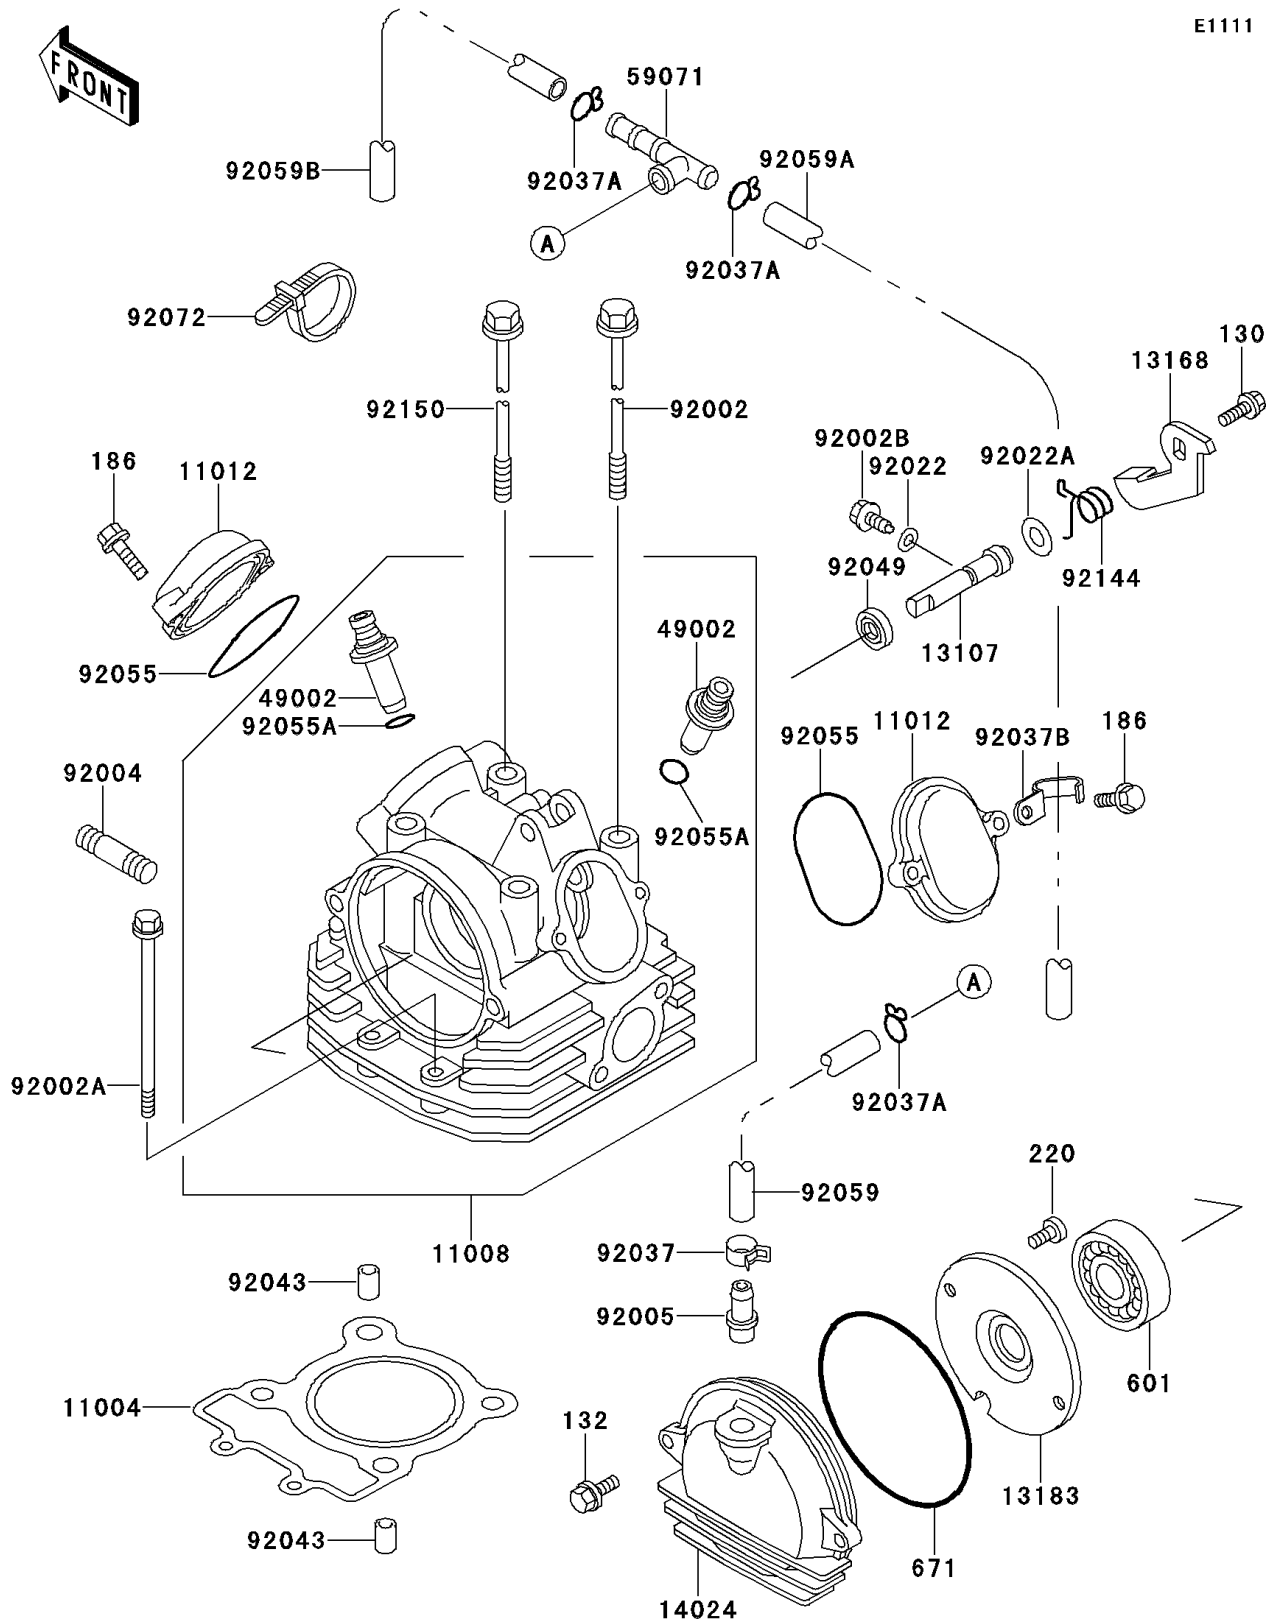

## 1992 Bayou® 220 PARTS DIAGRAM

Cylinder Head

E1111

## 1992 Bayou® 220 PARTS LIST

Cylinder Head

ITEM NAME	PART NUMBER	QUANTITY
BOLT-FLANGED (Ref # 130)	130Y0610	1
BOLT-FLANGED-SMALL (Ref # 132)	132Y0616	1
BOLT-UPSET-WP (Ref # 186)	186G0625	1
SCREW-PAN-CROS,6X8 (Ref # 220)	220B0608	1
BEARING-BALL (Ref # 601)	601A6004ZZ	1
O RING,95MM (Ref # 671)	671B2595	1
GASKET-HEAD (Ref # 11004)	11004-1167	1
HEAD-COMP-CYLINDER (Ref # 11008)	11008-1197	1
CAP,ROCKER ARM (Ref # 11012)	11012-1486	1
SHAFT,DECOMPRESSOR (Ref # 13107)	13107-1209	1
LEVER,DECOMPRESSOR (Ref # 13168)	13168-1353	1
PLATE,CAM CHAIN (Ref # 13183)	13183-1139	1
COVER,CAMSHAFT (Ref # 14024)	14024-1485	1
GUIDE-VALVE (Ref # 49002)	49002-1079	1
JOINT (Ref # 59071)	59071-1124	1
BOLT,10X228 (Ref # 92002)	92002-1960	1
BOLT,6X113 (Ref # 92002A)	92002-1961	1
BOLT,DECOMPRESSOR (Ref # 92002B)	92002-1962	1
STUD,6X30 (Ref # 92004)	92004-1128	1
FITTING,BREATHER PIPE (Ref # 92005)	92005-1161	1
WASHER,6.1X12X1 (Ref # 92022)	92022-077	1
WASHER,10.2X20X0.5 (Ref # 92022A)	92022-1649	1
CLAMP (Ref # 92037)	92037-1181	1
CLAMP,FUEL TUBE (Ref # 92037A)	92037-1271	1
CLAMP (Ref # 92037B)	92037-1939	1
PIN,10.1X12X14 (Ref # 92043)	92043-4009	1
SEAL-OIL,SD10205-1HS (Ref # 92049)	92049-1286	1
RING-O,53.5X2.6 (Ref # 92055)	92055-112	1
RING-O,VALVE GUIDE (Ref # 92055A)	92055-1177	1

## 1992 Bayou® 220 PARTS LIST

Cylinder Head

ITEM NAME	PART NUMBER	QUANTITY
TUBE,9X12X148 (Ref # 92059)	92059-1848	1
TUBE,9X12X600 (Ref # 92059A)	92059-1849	1
TUBE (Ref # 92059B)	92059-1900	1
BAND,L=149 (Ref # 92072)	92072-031	1
SPRING,DECOMPRESSOR (Ref # 92144)	92144-1154	1
BOLT (Ref # 92150)	92150-1107	1