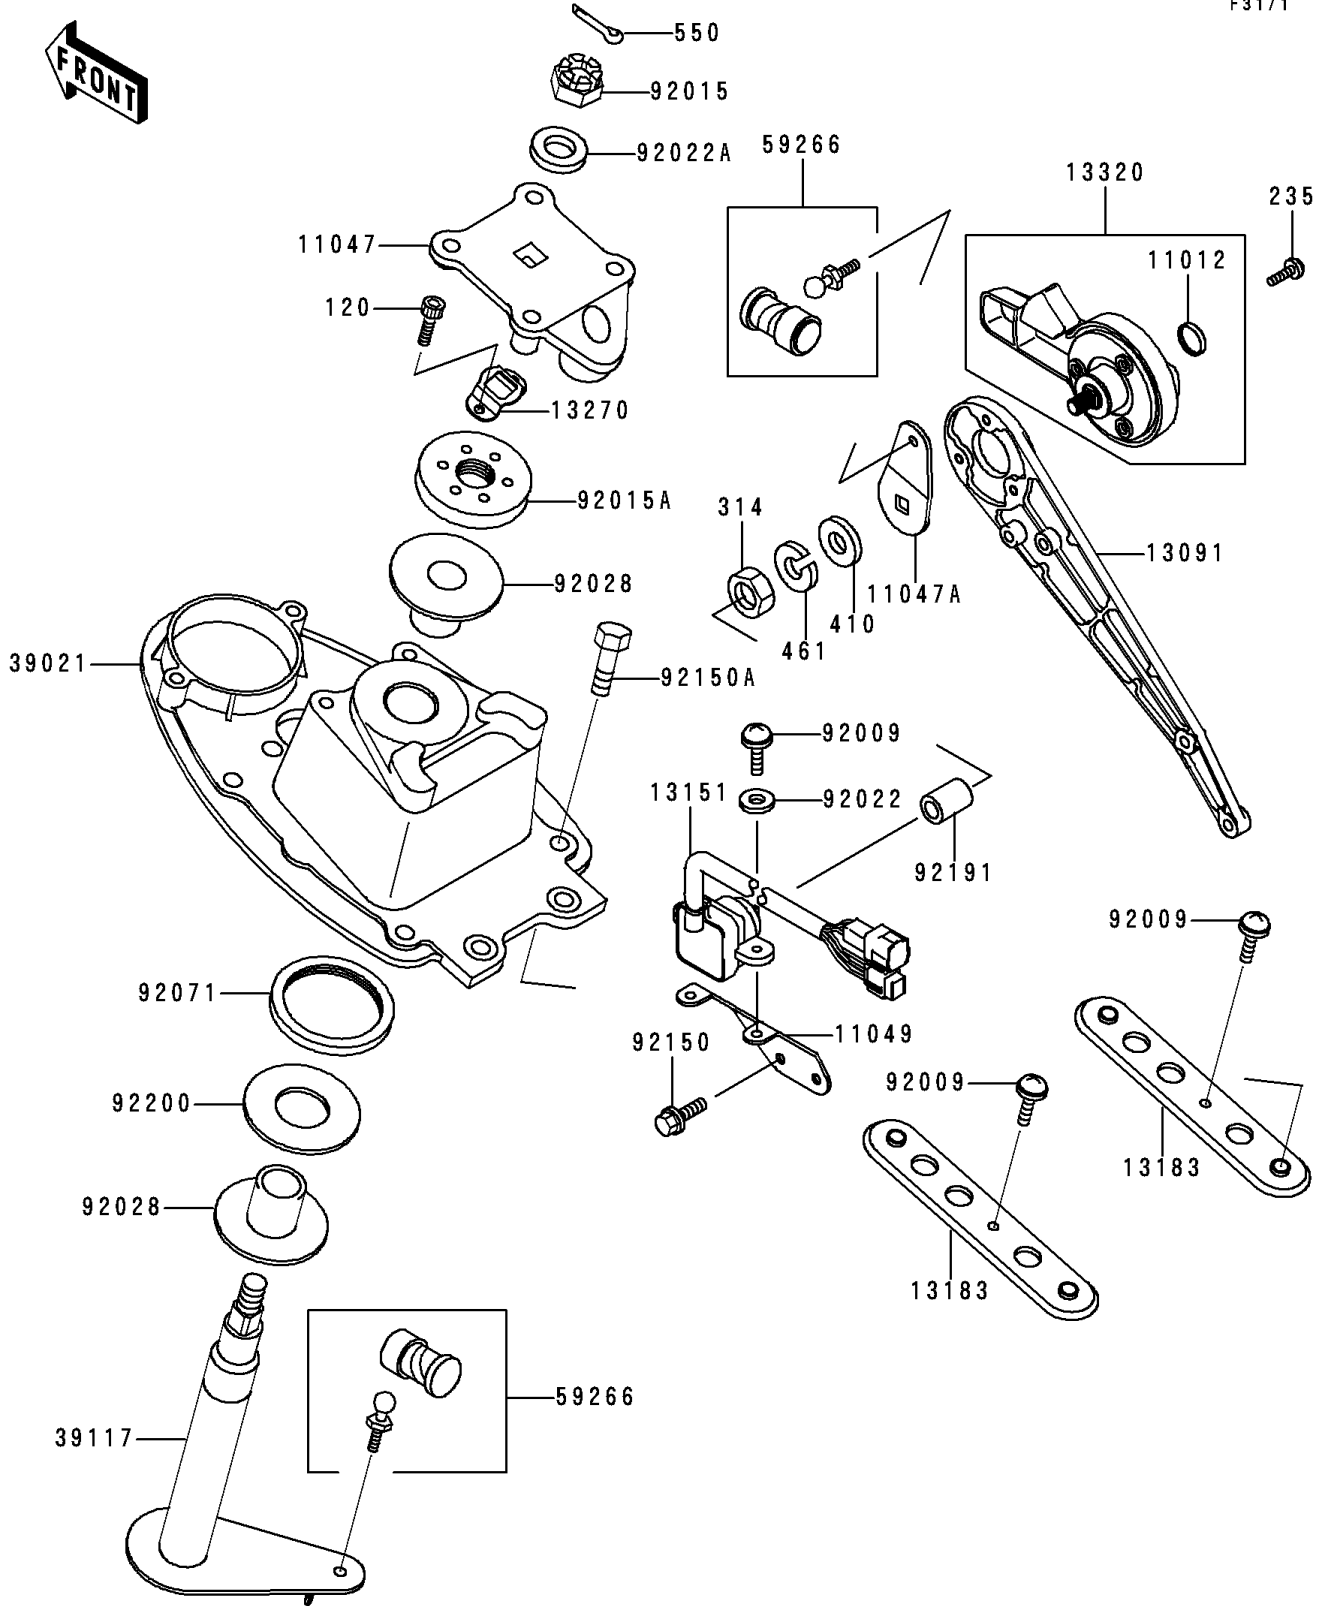

1997 JET SKI® 900 STX® PARTS DIAGRAM

Handle Pole

F3171

1997 JET SKI® 900 STX® PARTS LIST

Handle Pole

ITEM NAME	PART NUMBER	QUANTITY
BOLT-SOCKET,5X10 (Ref # 120)	120R0510	1
SCREW-PAN-WP-CROS (Ref # 235)	235R0620	1
NUT-HEX-FINE,10MM (Ref # 314)	314R1000	1
W-PLAIN-S,10MM (Ref # 410)	410S1000	1
WASHER-SPRING,10MM (Ref # 461)	461S1000	1
PIN-COTTER,3X35 (Ref # 550)	550S3035	1
CAP,REVERSE LEVER (Ref # 11012)	11012-3795	1
BRACKET,HANDLE HOLDER (Ref # 11047)	11047-3759	1
BRACKET,STEERING LEVER (Ref # 11047A)	11047-3790	1
BRACKET (Ref # 11049)	11049-3725	1
HOLDER,REVERSE (Ref # 13091)	13091-3803	1
SWITCH-COMP,REVERSE (Ref # 13151)	13151-3740	1
PLATE,HANDLE POLE BRACKET (Ref # 13183)	13183-3806	1
PLATE (Ref # 13270)	13270-3780	1
LEVER-ASSY,REVERSE (Ref # 13320)	13320-3712	1
BRACKET-HANDLE POLE (Ref # 39021)	39021-3704	1
SHAFT-STRG (Ref # 39117)	39117-3711	1
JOINT-BALL (Ref # 59266)	59266-3707	1
SCREW,5X16 (Ref # 92009)	92009-3789	1
NUT,CASTLE,14MM (Ref # 92015)	92015-3805	1
NUT (Ref # 92015A)	92015-3852	1
WASHER,6.2X20X2 (Ref # 92022)	92022-3714	1
WASHER,15X34X2.0 (Ref # 92022A)	92022-3738	1
BUSHING,STEERING (Ref # 92028)	92028-3748	1
GROMMET (Ref # 92071)	92071-3792	1
BOLT,6X18 (Ref # 92150)	92150-3729	1
BOLT,FLANGED,8X30 (Ref # 92150A)	92150-3803	1
TUBE,6X10X11 (Ref # 92191)	92191-3764	1
WASHER,32.5X70X2 (Ref # 92200)	92200-3718	1