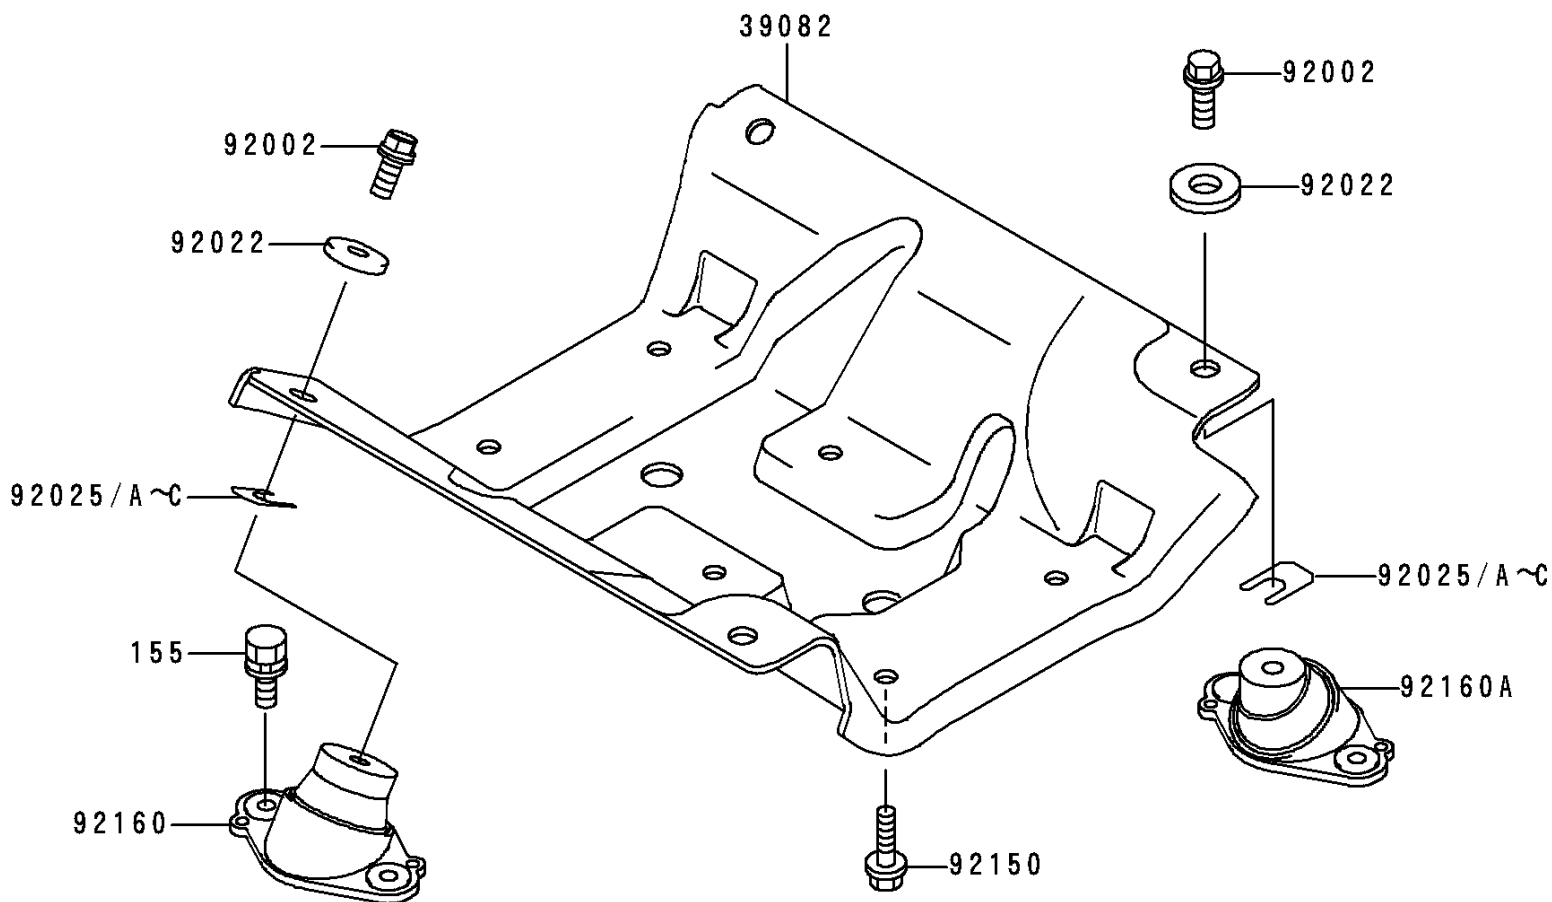

## 1997 JET SKI® 900 STX® PARTS DIAGRAM

Engine Mount

F3144

## 1997 JET SKI® 900 STX® PARTS LIST

Engine Mount

ITEM NAME	PART NUMBER	QUANTITY
BOLT-WSP-SMALL,8X20 (Ref # 155)	155R0820	1
MOUNT-ENGINE (Ref # 39082)	39082-3713	1
BOLT,10X25 (Ref # 92002)	92002-3770	1
WASHER,32X10.5X4 (Ref # 92022)	92022-3023	1
SHIM,T=0.3MM (Ref # 92025)	92025-3705	1
SHIM,T=0.5MM (Ref # 92025A)	92025-3706	1
SHIM,T=1.0MM (Ref # 92025B)	92025-3707	1
SHIM,T=1.5MM (Ref # 92025C)	92025-3708	1
BOLT,10X25 (Ref # 92150)	92150-3818	1
DAMPER,ENGINE MOUNT (Ref # 92160)	92160-3838	1
DAMPER,ENGINE MOUNT (Ref # 92160A)	92160-3886	1