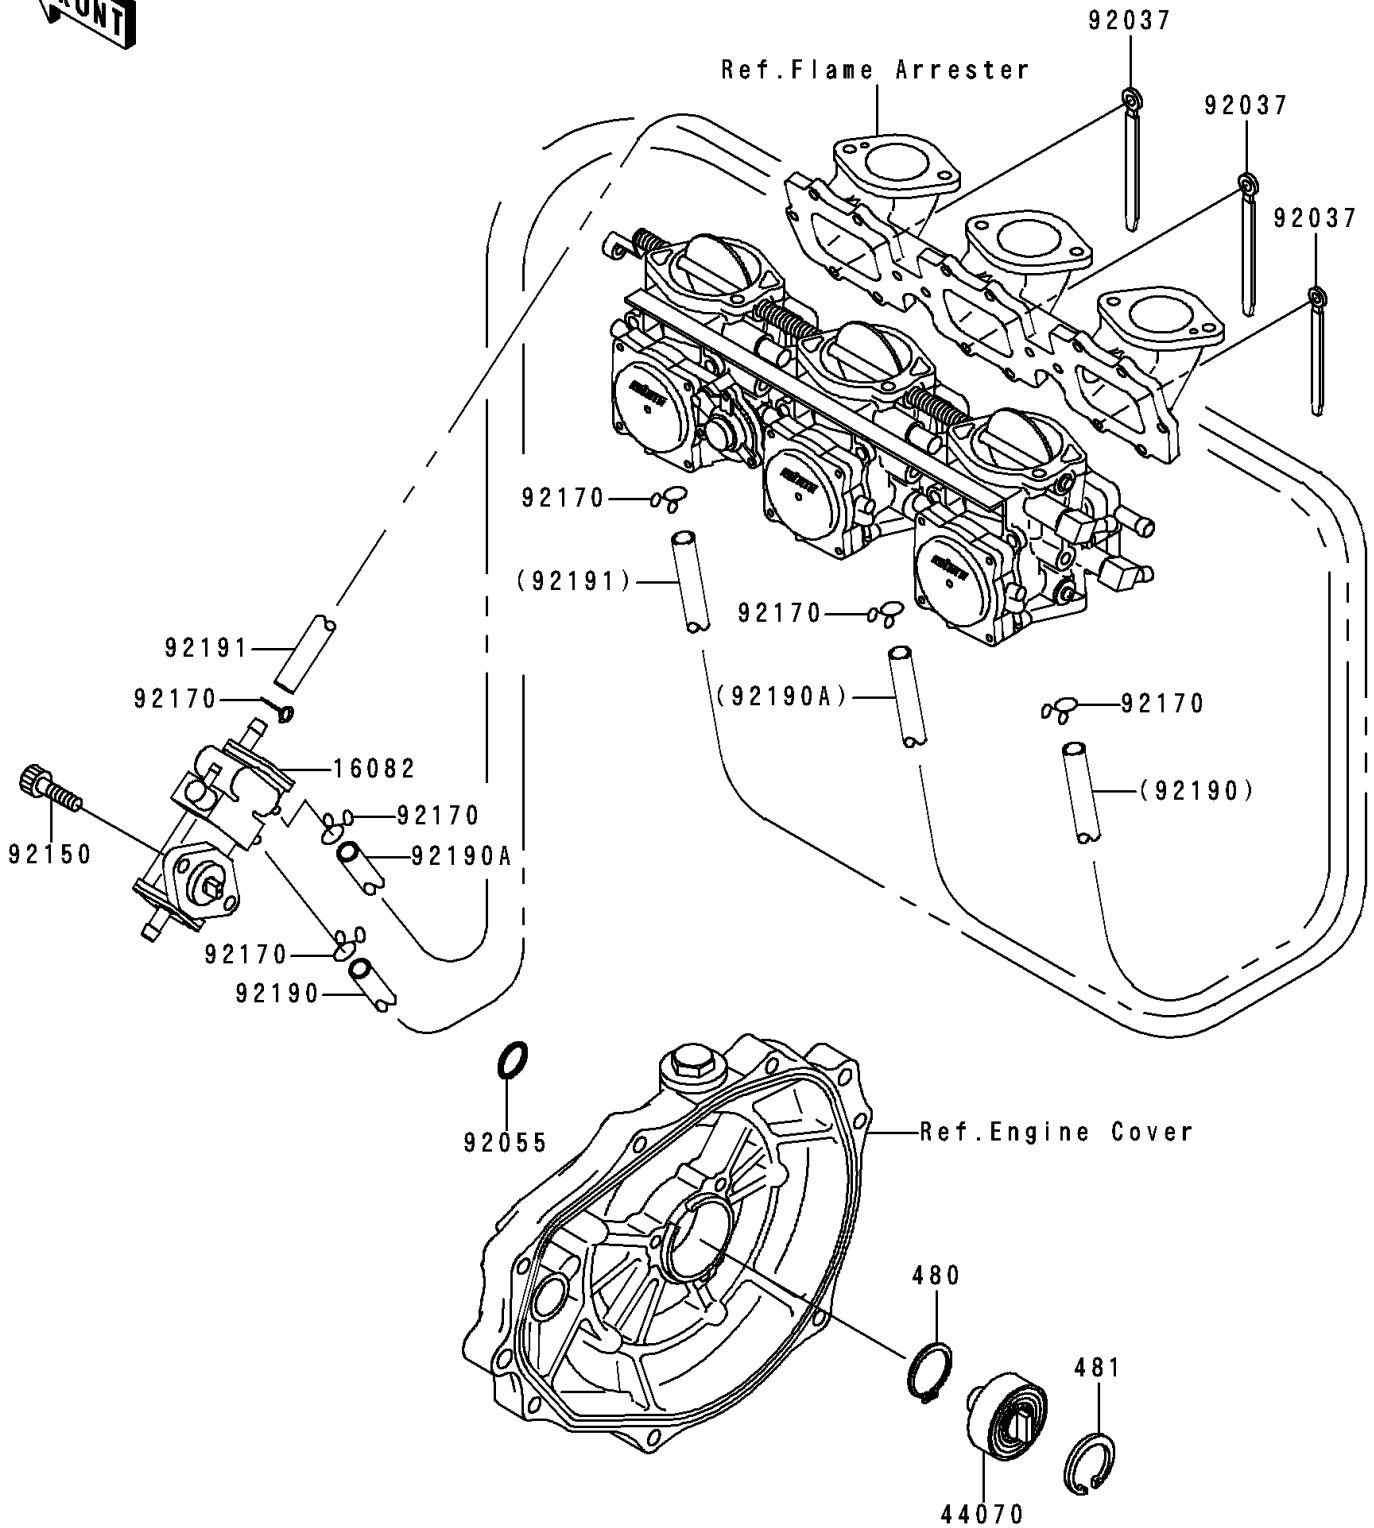

## 1997 JET SKI® 900 STX® PARTS DIAGRAM

Oil Pump

E1710

## 1997 JET SKI® 900 STX® PARTS LIST

Oil Pump

ITEM NAME	PART NUMBER	QUANTITY
CIRCLIP-TYPE-C,12MM (Ref # 480)	480J1200	1
CIRCLIP-TYPE-C,37MM (Ref # 481)	481J3700	1
PUMP-ASSY-OIL (Ref # 16082)	16082-3719	1
DAMPER-ASSY (Ref # 44070)	44070-3701	1
CLAMP,L=100 (Ref # 92037)	92037-3736	1
RING-O,19.5X1.5 (Ref # 92055)	92055-055	1
BOLT,SOCKET,6X25 (Ref # 92150)	92150-3830	1
CLAMP (Ref # 92170)	92170-3750	1
TUBE,6X12X600 (Ref # 92190)	92190-3947	1
TUBE,RR,CARBURETOR (Ref # 92190A)	92190-3967	1
TUBE (Ref # 92191)	92191-3780	1