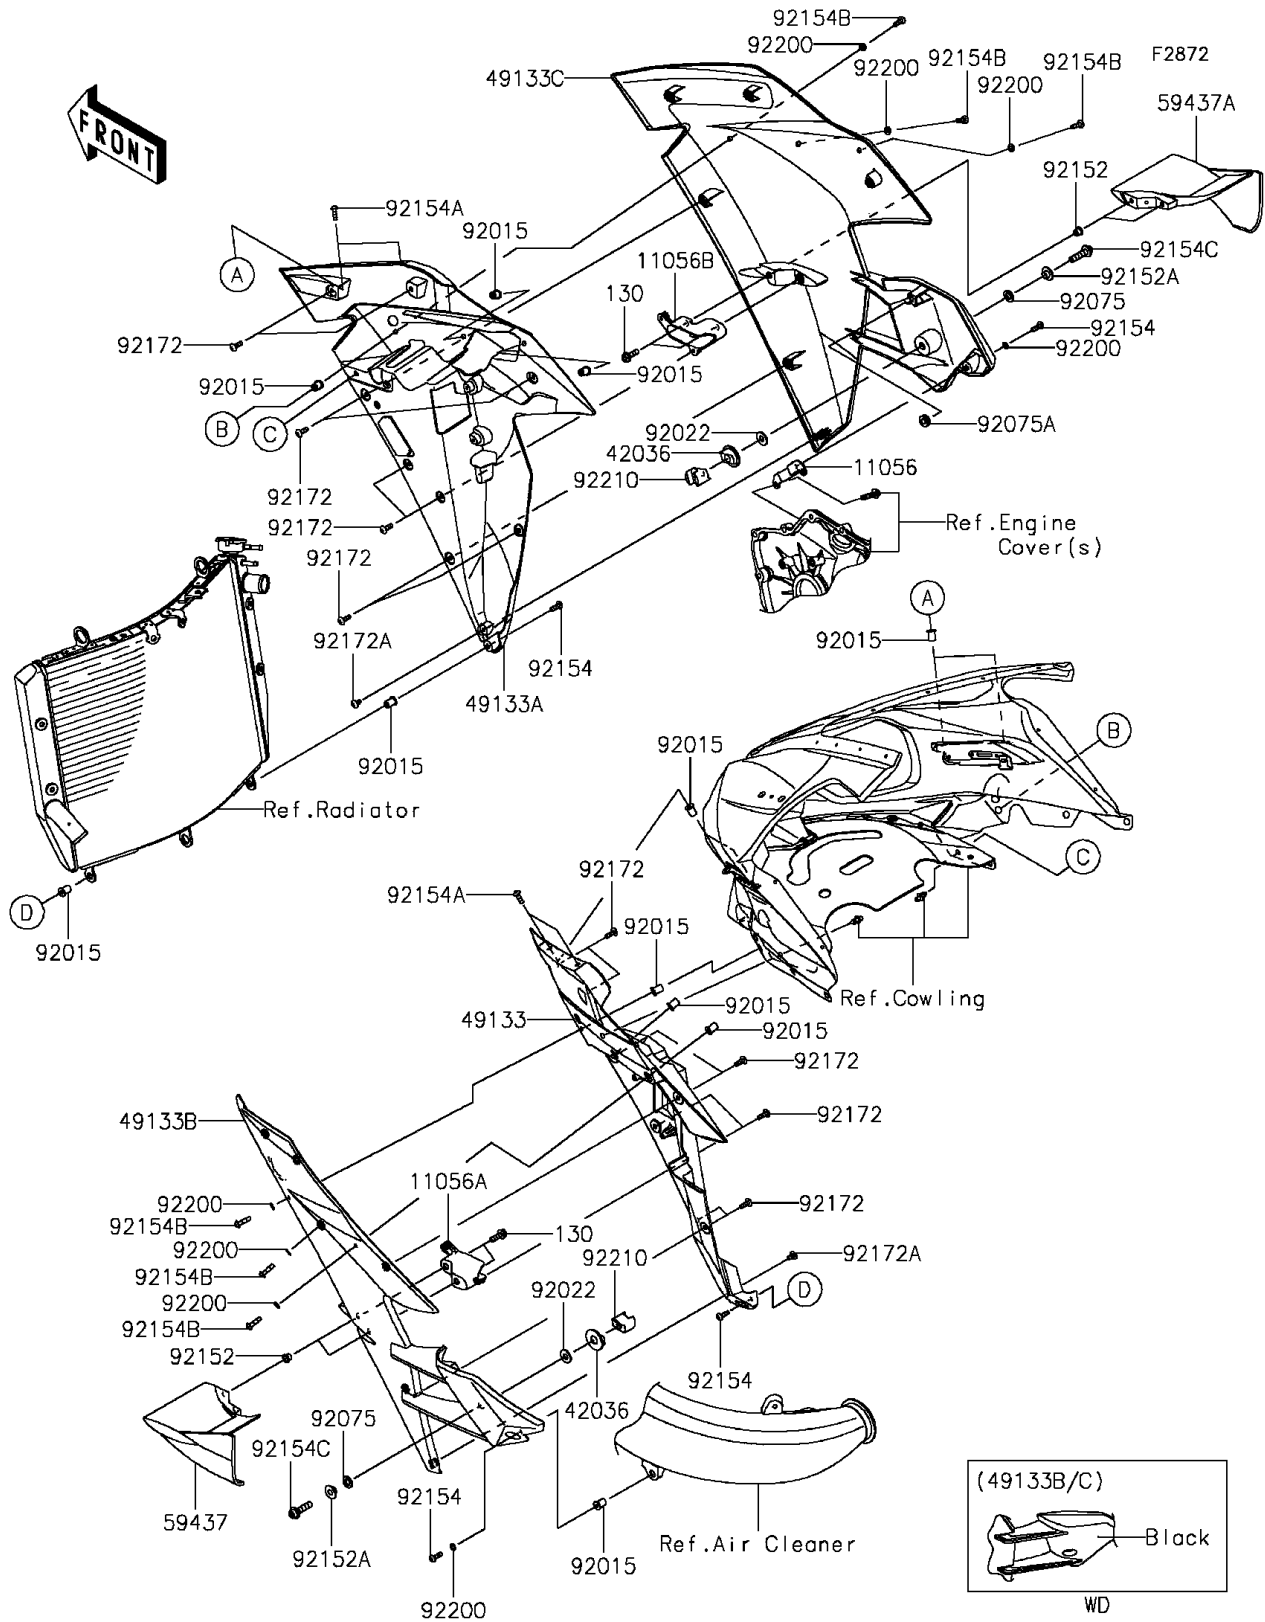

2015 Ninja H2™R PARTS DIAGRAM

Cowling Lower(PFF)

2015 Ninja H2™R PARTS LIST

Cowling Lowers(PFF)

ITEM NAME	PART NUMBER	QUANTITY
BOLT-FLANGED,6X20 (Ref # 130)	130CA0620	1
BRACKET,CLUTCH COVER (Ref # 11056)	11056-7020	1
BRACKET,SHROUD,LH (Ref # 11056A)	11056-7745	1
BRACKET,OVER FLOW HOSE (Ref # 11056B)	11056-7746	1
SLEEVE,11X32X17.5 (Ref # 42036)	42036-0765	1
SHROUD,INNER,LH (Ref # 49133)	49133-0013	1
SHROUD,INNER,RH (Ref # 49133A)	49133-0014	1
SHROUD,LH,M.C.BLACK (Ref # 49133B)	49133-5053-51C	1
SHROUD,RH,M.C.BLACK (Ref # 49133C)	49133-5054-51C	1
STABILIZER,LH,CFRP (Ref # 59437)	59437-0017	1
STABILIZER,RH,CFRP (Ref # 59437A)	59437-0018	1
NUT,WELL,5MM (Ref # 92015)	92015-1757	1
WASHER,8.5X20X1.6,BLACK (Ref # 92022)	92022-1317	1
DAMPER (Ref # 92075)	92075-1564	1
DAMPER (Ref # 92075A)	92075-161	1
COLLAR,6.5X12X7.8 (Ref # 92152)	92152-1974	1
COLLAR,8.1X20X7.5 (Ref # 92152A)	92152-1980	1
BOLT,SOCKET,5X16 (Ref # 92154)	92154-1560	1
BOLT,SOCKET,5X62 (Ref # 92154A)	92154-1729	1
BOLT,SOCKET,5X20 (Ref # 92154B)	92154-1781	1
BOLT,SOCKET,8X30 (Ref # 92154C)	92154-1786	1
SCREW,TAPPING,5X16 (Ref # 92172)	92172-0175	1
SCREW,TAPPING,5X10 (Ref # 92172A)	92172-0335	1
WASHER,5.2X10X0.5 (Ref # 92200)	92200-1730	1
NUT,8MM (Ref # 92210)	92210-1421	1