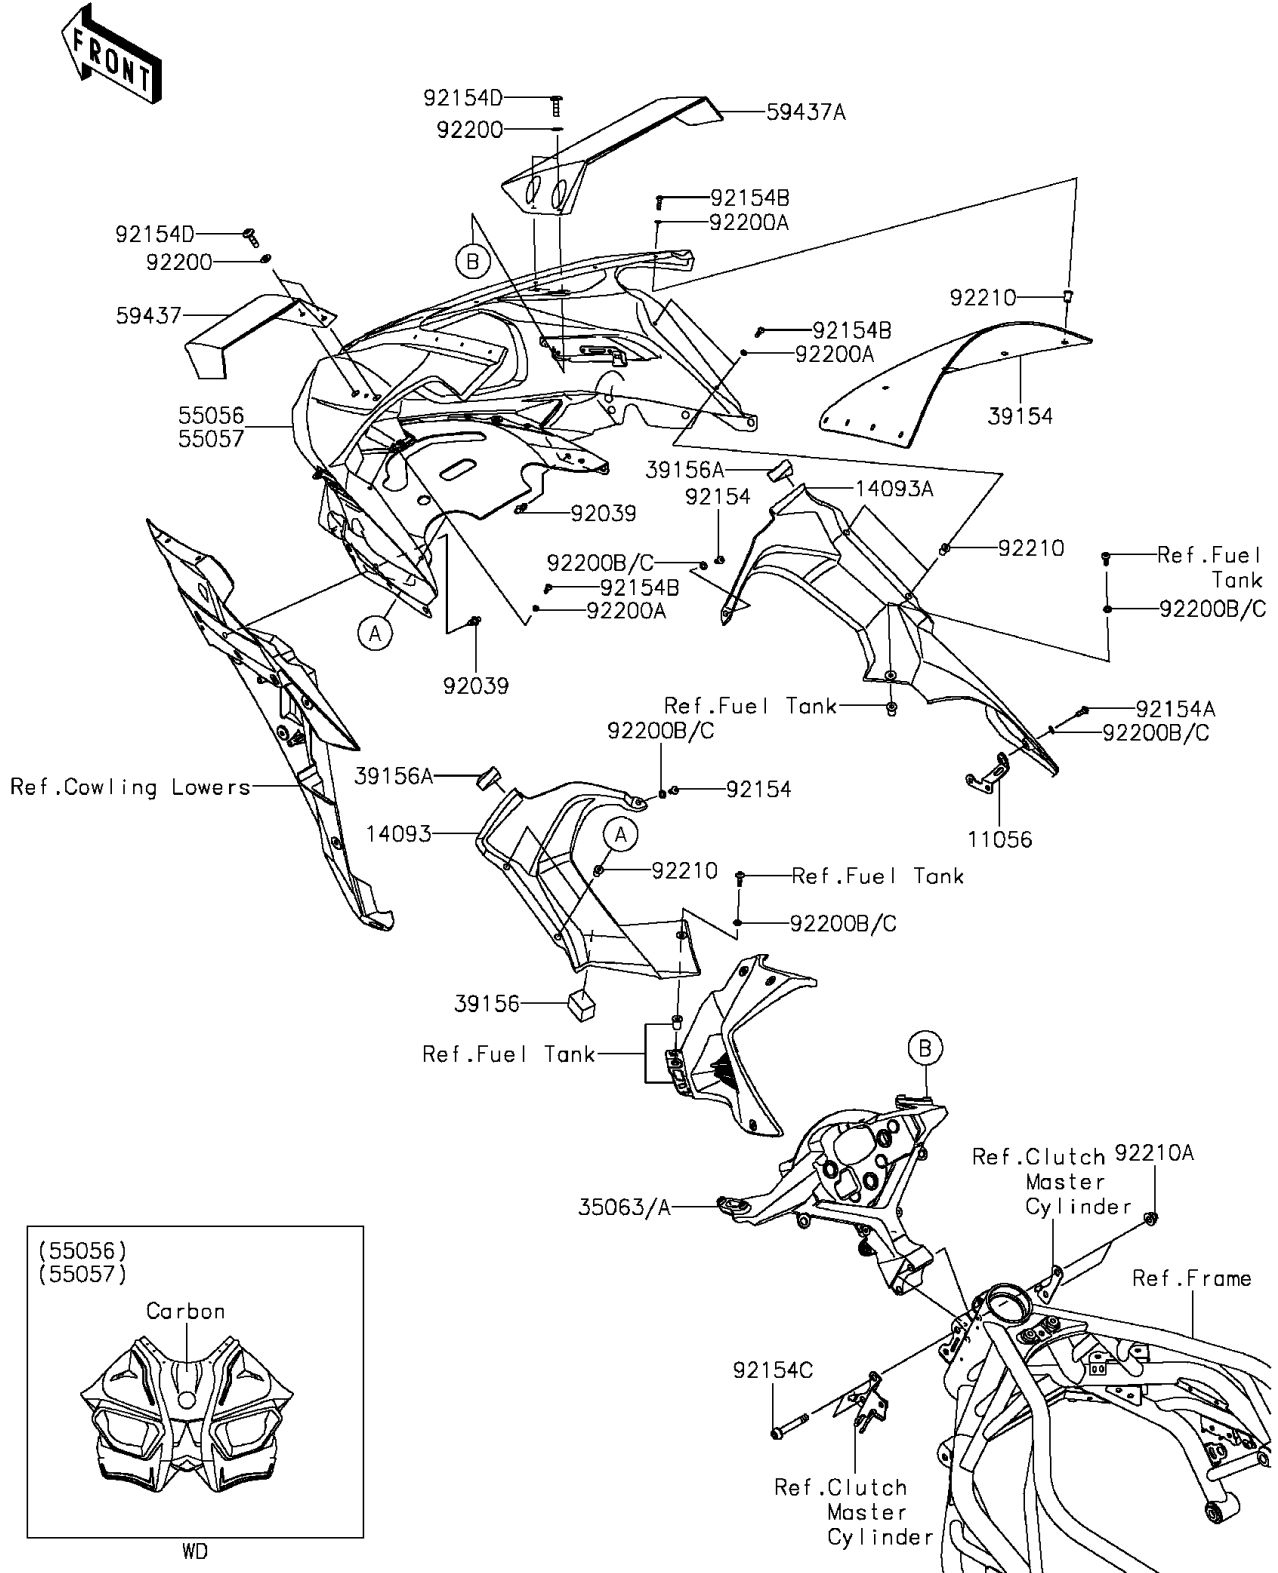

## 2015 Ninja H2™ PARTS DIAGRAM

Cowling

F2871

## 2015 Ninja H2™R PARTS LIST

### Cowling

| ITEM NAME                               | PART NUMBER    | QUANTITY |
|---|----------------|----------|
| BRACKET,INNER COVER (Ref # 11056)       | 11056-7098     | 1        |
| COVER,INNER,LH (Ref # 14093)            | 14093-0315     | 1        |
| COVER,INNER,RH (Ref # 14093A)           | 14093-0316     | 1        |
| STAY,METER,M.F.S.BLACK (Ref # 35063)    | 35063-0990-46R | 1        |
| WINDSHIELD (Ref # 39154)                | 39154-0350     | 1        |
| PAD,20X30X24 (Ref # 39156)              | 39156-1900     | 1        |
| PAD,30X30X15 (Ref # 39156A)             | 39156-1903     | 1        |
| COWLING-ASSY,UPP,R.CARBON (Ref # 55056) | 55056-5299-53F | 1        |
| STABILIZER,WING,LH,CFRP (Ref # 59437)   | 59437-0015     | 1        |
| STABILIZER,WING,RH,CFRP (Ref # 59437A)  | 59437-0016     | 1        |
| RIVET (Ref # 92039)                     | 92039-0060     | 1        |
| BOLT,SOCKET,5X10 (Ref # 92154)          | 92154-1292     | 1        |
| BOLT,SOCKET,5X12 (Ref # 92154A)         | 92154-1561     | 1        |
| BOLT,SOCKET,4X15 (Ref # 92154B)         | 92154-1647     | 1        |
| BOLT,SOCKET,8X52 (Ref # 92154C)         | 92154-1710     | 1        |
| BOLT,SOCKET,6X22 (Ref # 92154D)         | 92154-1728     | 1        |
| WASHER,6.5X14X1 (Ref # 92200)           | 92200-1388     | 1        |
| WASHER,4.1X7.4X0.5 (Ref # 92200A)       | 92200-1699     | 1        |
| WASHER,5.2X10X0.5 (Ref # 92200B)        | 92200-1730     | 1        |
| NUT,4MM (Ref # 92210)                   | 92210-0067     | 1        |
| NUT,CAP,8MM (Ref # 92210A)              | 92210-1132     | 1        |