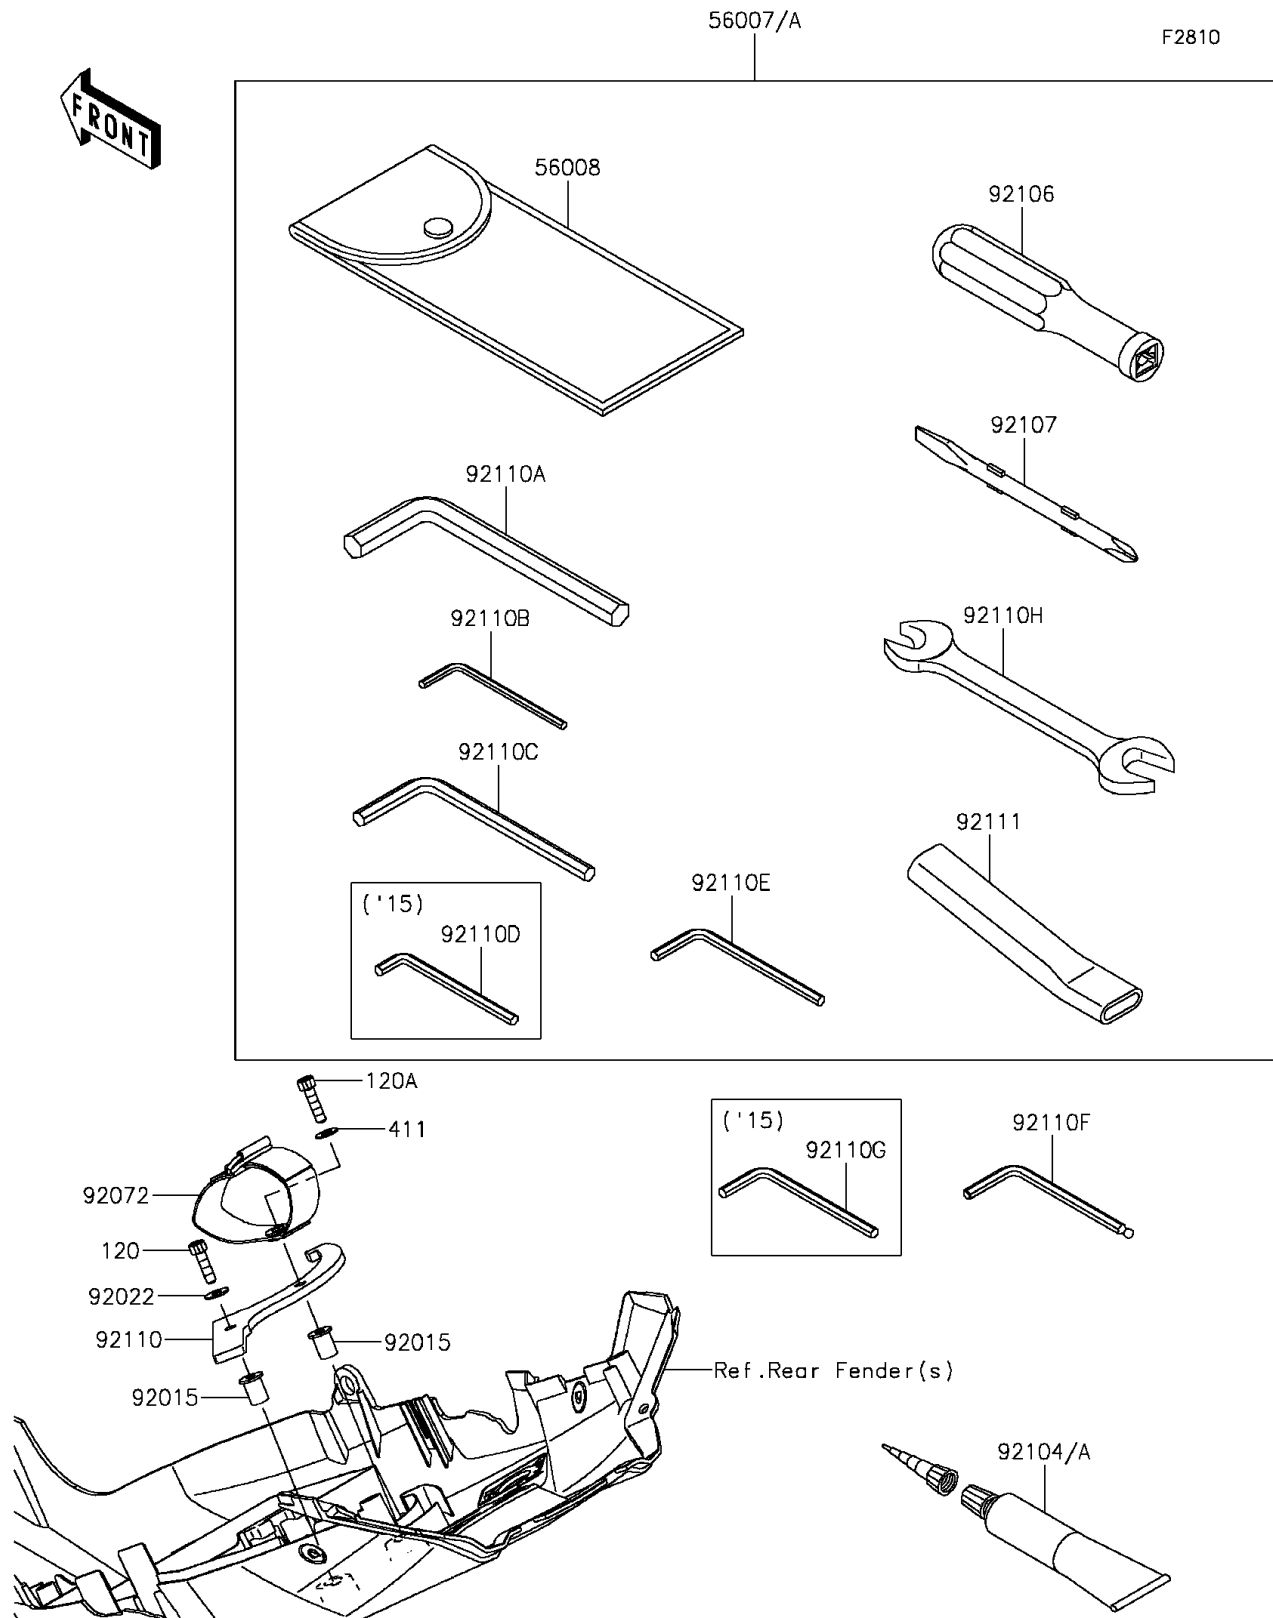

## 2015 Ninja H2™R PARTS DIAGRAM

Owner's Tools

## 2015 Ninja H2™R PARTS LIST

Owner's Tools

ITEM NAME	PART NUMBER	QUANTITY
BOLT-SOCKET,5X18 (Ref # 120)	120CB0518	1
BOLT-SOCKET,5X20 (Ref # 120A)	120CB0520	1
WASHER-PLAIN,5MM (Ref # 411)	411AB0500	1
TOOL-KIT (Ref # 56007A)	56007-0137	1
BAG,TOOL (Ref # 56008)	56008-006	1
NUT,WELL,5MM (Ref # 92015)	92015-1757	1
WASHER,5.2X13X1 (Ref # 92022)	92022-1380	1
BAND,TOOL CASE (Ref # 92072)	92072-1219	1
GASKET-LIQUID,TB1211F,CLEAR (Ref # 92104)	92104-0004	1
GASKET-LIQUID,TB1216B,BLACK (Ref # 92104A)	92104-1064	1
GRIP-SCREW DRIVER (Ref # 92106)	92106-1001	1
TOOL-DRIVER,#2PHILLIPS&SLOT (Ref # 92107)	92107-1052	1
TOOL-WRENCH,HOOK,R61.5 (Ref # 92110)	92110-0588	1
TOOL-WRENCH,ALLEN,10MM (Ref # 92110A)	92110-0589	1
TOOL-WRENCH,ALLEN,3MM (Ref # 92110B)	92110-0594	1
TOOL-WRENCH,ALLEN,6MM (Ref # 92110C)	92110-0596	1
TOOL-WRENCH,ALLEN,5MM (Ref # 92110D)	92110-0600	1
TOOL-WRENCH,ALLEN,4MM (Ref # 92110E)	92110-0602	1
TOOL-WRENCH,ALLEN,5MM (Ref # 92110G)	92110-1015	1
TOOL-WRENCH,OPEN END,14X17 (Ref # 92110H)	92110-1166	1
TOOL-BAR,EXTENSION (Ref # 92111)	92111-0009	1