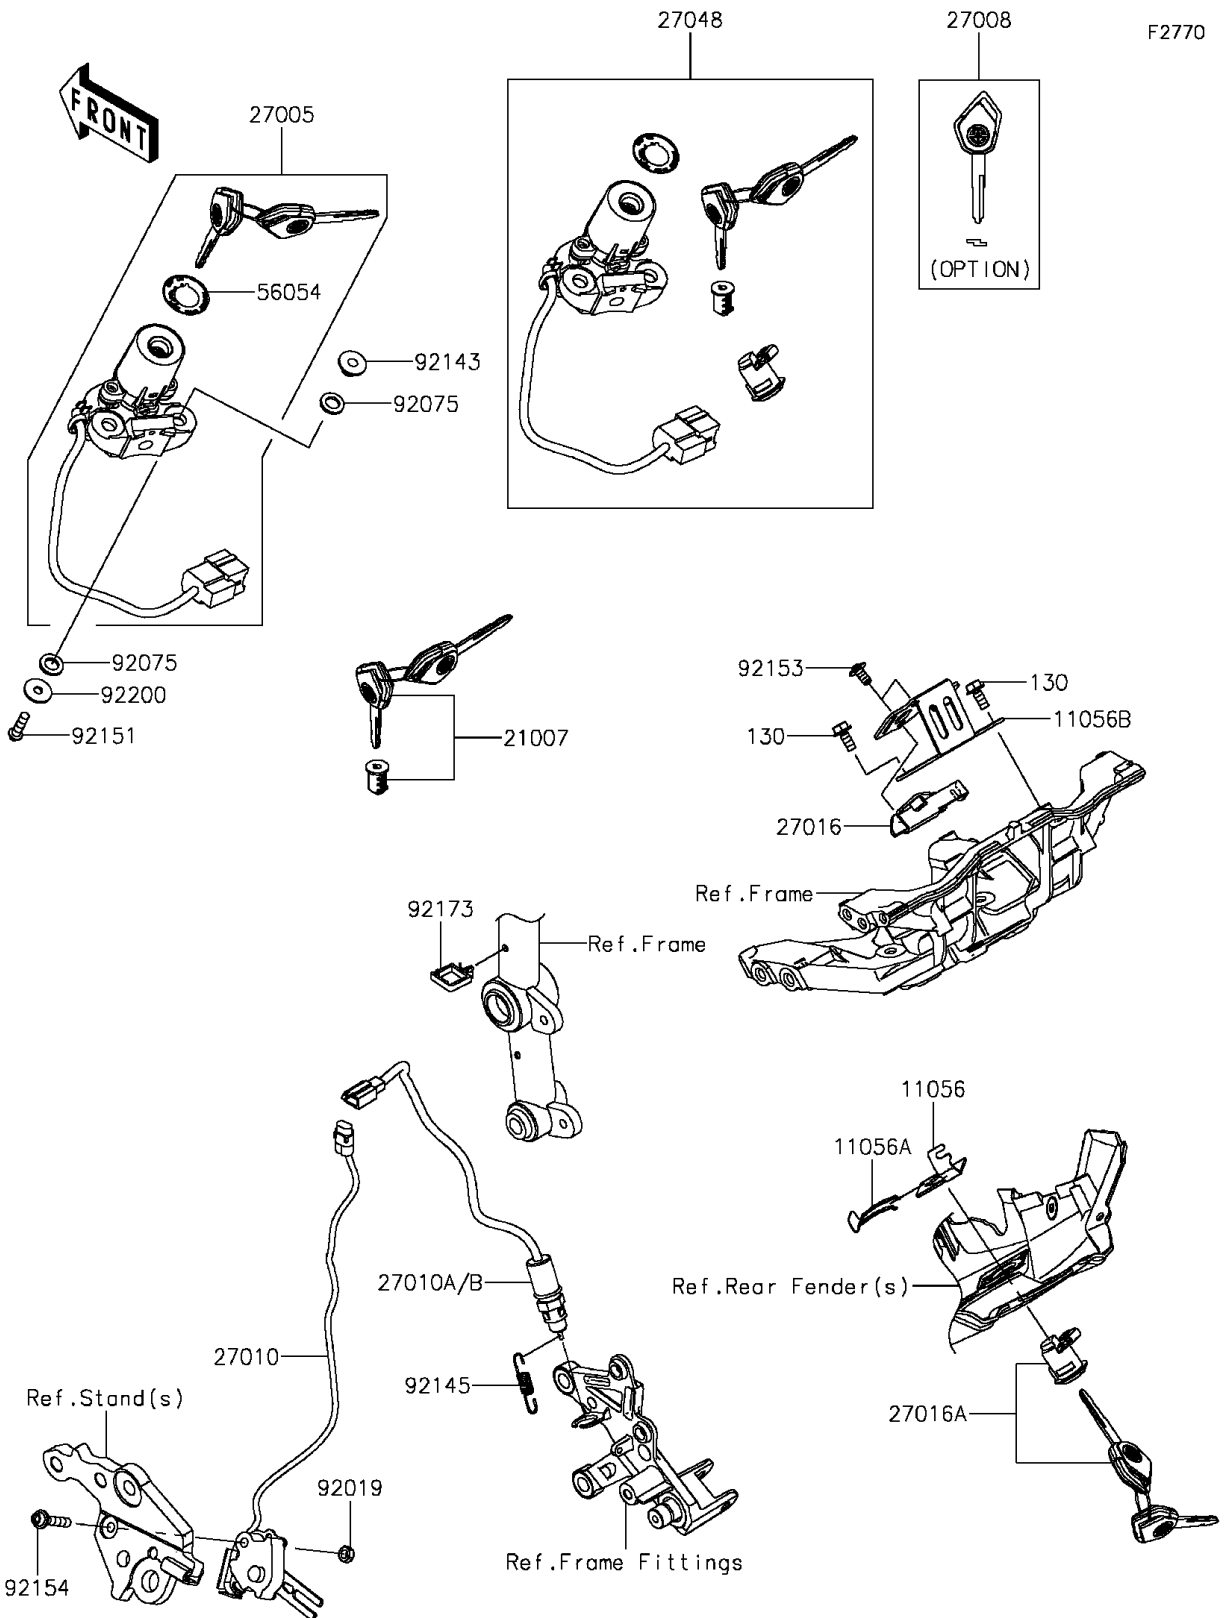

## 2015 Ninja H2™R PARTS DIAGRAM

Ignition Switch/Locks/Reflectors

## 2015 Ninja H2™R PARTS LIST

Ignition Switch/Locks/Reflectors

ITEM NAME	PART NUMBER	QUANTITY
BOLT-FLANGED,6X14 (Ref # 130)	130CB0614	1
BRACKET (Ref # 11056)	11056-0237	1
BRACKET,CLASP (Ref # 11056A)	11056-0238	1
BRACKET,SEAT LOCK (Ref # 11056B)	11056-7045	1
ROTOR,LOCK,TANK CAP (Ref # 21007)	21007-5079	1
SWITCH-ASSY-IGNITION (Ref # 27005)	27005-0603	1
KEY-LOCK,BLANK (Ref # 27008)	27008-0590	1
SWITCH,SIDE STAND (Ref # 27010)	27010-0825	1
SWITCH,BRAKE LAMP (Ref # 27010B)	27010-1462	1
LOCK-ASSY,SEAT STRIKER (Ref # 27016)	27016-1115	1
LOCK-ASSY,SEAT (Ref # 27016A)	27016-5389	1
SWITCH-ASSY (Ref # 27048)	27048-5056	1
MARK,IGNITION (Ref # 56054)	56054-1596	1
NUT,LOCK,6MM (Ref # 92019)	92019-008	1
DAMPER (Ref # 92075)	92075-1564	1
COLLAR,L=9.6 (Ref # 92143)	92143-1016	1
SPRING,REAR BRAKE (Ref # 92145)	92145-0946	1
BOLT,TORX,6X22 (Ref # 92151)	92151-1946	1
BOLT,SOCKET,6X12 (Ref # 92153)	92153-1617	1
BOLT,SOCKET,6X30 (Ref # 92154)	92154-1736	1
CLAMP (Ref # 92173)	92173-1513	1
WASHER,6X20X1.6 (Ref # 92200)	92200-0212	1