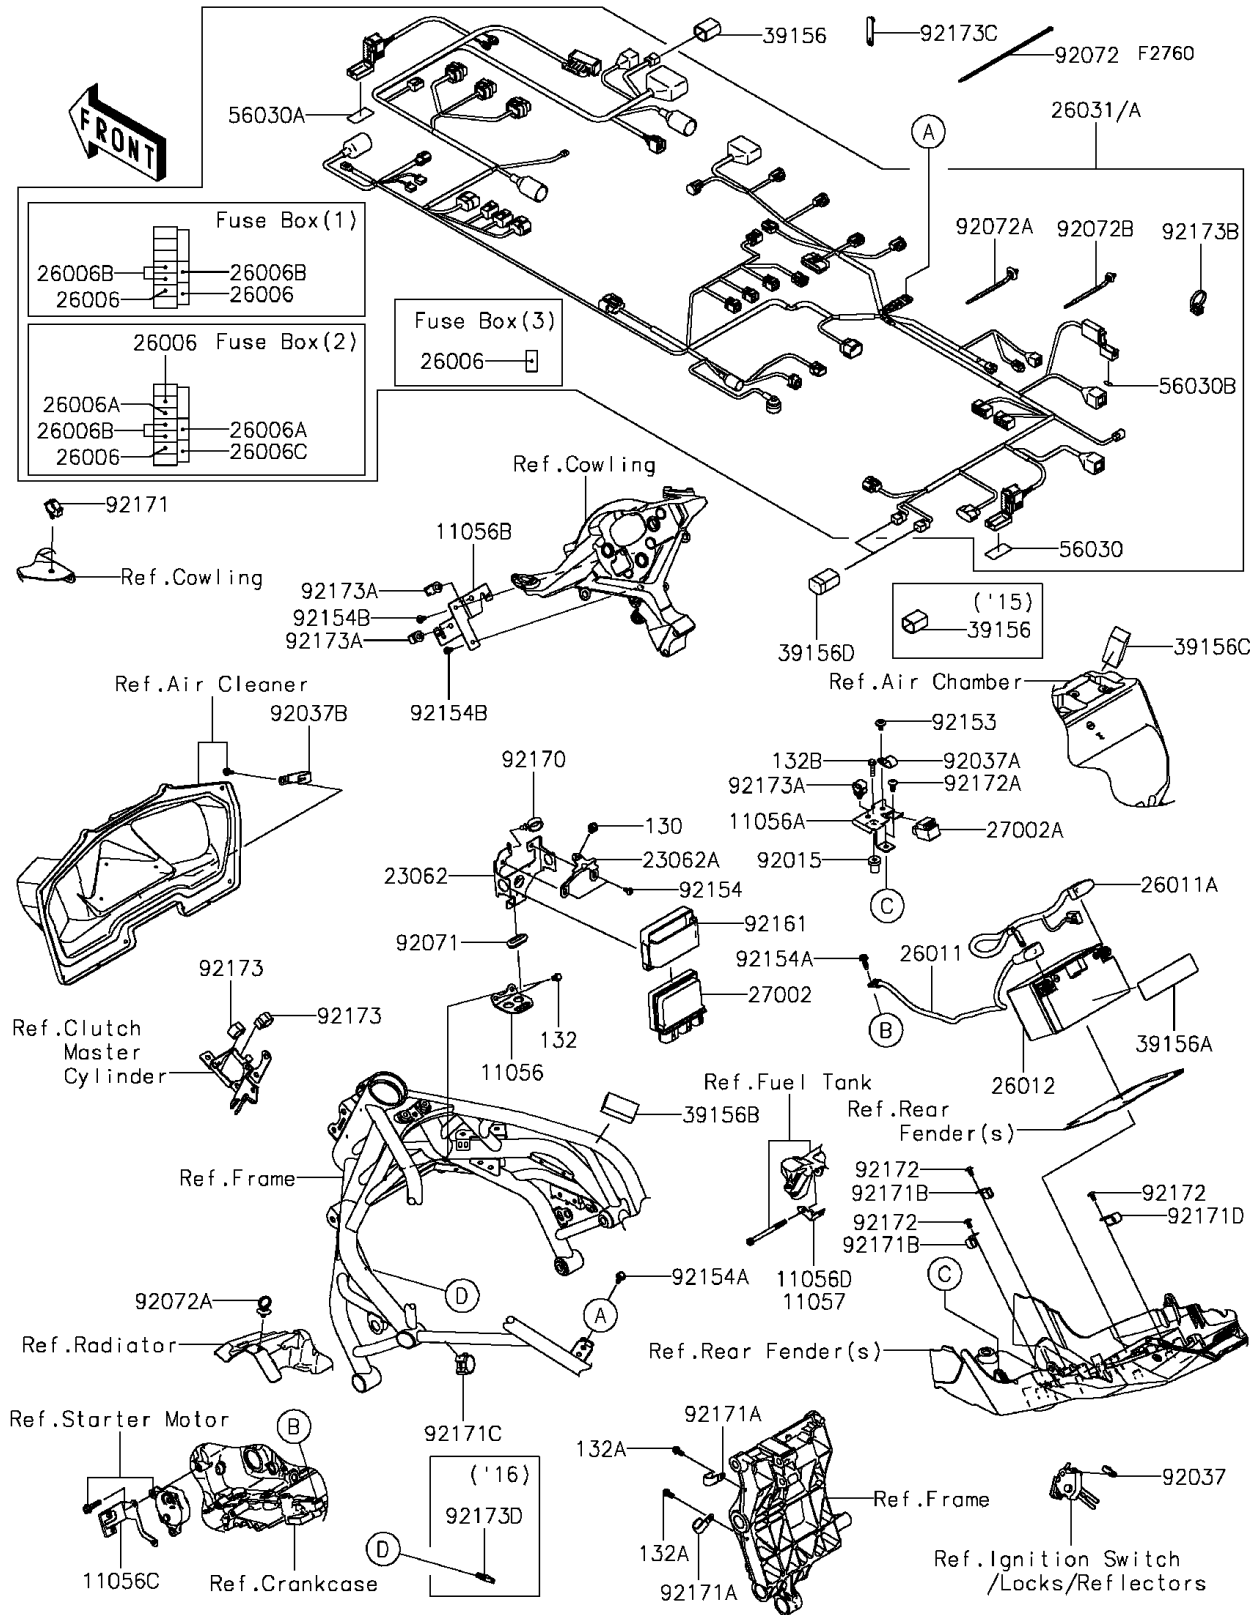

2015 Ninja H2™R PARTS DIAGRAM

Chassis Electrical Equipment

2015 Ninja H2™R PARTS LIST

Chassis Electrical Equipment

ITEM NAME	PART NUMBER	QUANTITY
BRACKET,RELAY BRKT.,LWR (Ref # 11056)	11056-7100	1
BRACKET,RR WHEEL SPEED SENSOR (Ref # 11056A)	11056-7175	1
BRACKET,HARNESS CONNECTOR (Ref # 11056B)	11056-7378	1
BRACKET,STARTER (Ref # 11056C)	11056-7543	1
BRACKET,FUEL PUMP CONNECTOR (Ref # 11056D)	11056-7544	1
BRACKET-COMP,RELAY BOX (Ref # 23062)	23062-0844	1
BRACKET-COMP,RELAY BRKT.,UPP (Ref # 23062A)	23062-0845	1
FUSE,MINI BLADE,15A,BLUE (Ref # 26006)	26006-0001	1
FUSE,MINI BLADE,25A,NATURAL (Ref # 26006A)	26006-0020	1
FUSE,MINI BLADE,10A,RED (Ref # 26006B)	26006-1078	1
FUSE,MINI BLADE,30A,GREEN (Ref # 26006C)	26006-1080	1
WIRE-LEAD,BATTERY(-) (Ref # 26011)	26011-0908	1
WIRE-LEAD,BATTERY(+) (Ref # 26011A)	26011-0909	1
BATTERY,YTZ10S,12V 8.6AH (Ref # 26012)	26012-0564	1
HARNESS,MAIN (Ref # 26031)	26031-1959	1
RELAY-ASSY,BOX (Ref # 27002)	27002-0025	1
RELAY-ASSY (Ref # 27002A)	27002-1062	1
PAD,DIAG. CONNECTOR (Ref # 39156)	39156-1886	1
PAD,30X115X0.36 (Ref # 39156A)	39156-1895	1
PAD,25X50X20 (Ref # 39156B)	39156-1940	1
PAD,25X65X20 (Ref # 39156C)	39156-1945	1
LABEL,FUSE BOX 2 (Ref # 56030)	56030-0902	1
LABEL,FUSE BOX 1 (Ref # 56030A)	56030-0903	1
LABEL,FUSE BOX 3 (Ref # 56030B)	56030-0906	1
NUT,RUBBER,6MM (Ref # 92015)	92015-1692	1
CLAMP,SPEED,L=58 (Ref # 92037)	92037-1163	1
CLAMP (Ref # 92037A)	92037-1608	1
CLAMP,CABLE,STEEL SHEET (Ref # 92037B)	92037-2014	1
GROMMET (Ref # 92071)	92071-1187	1