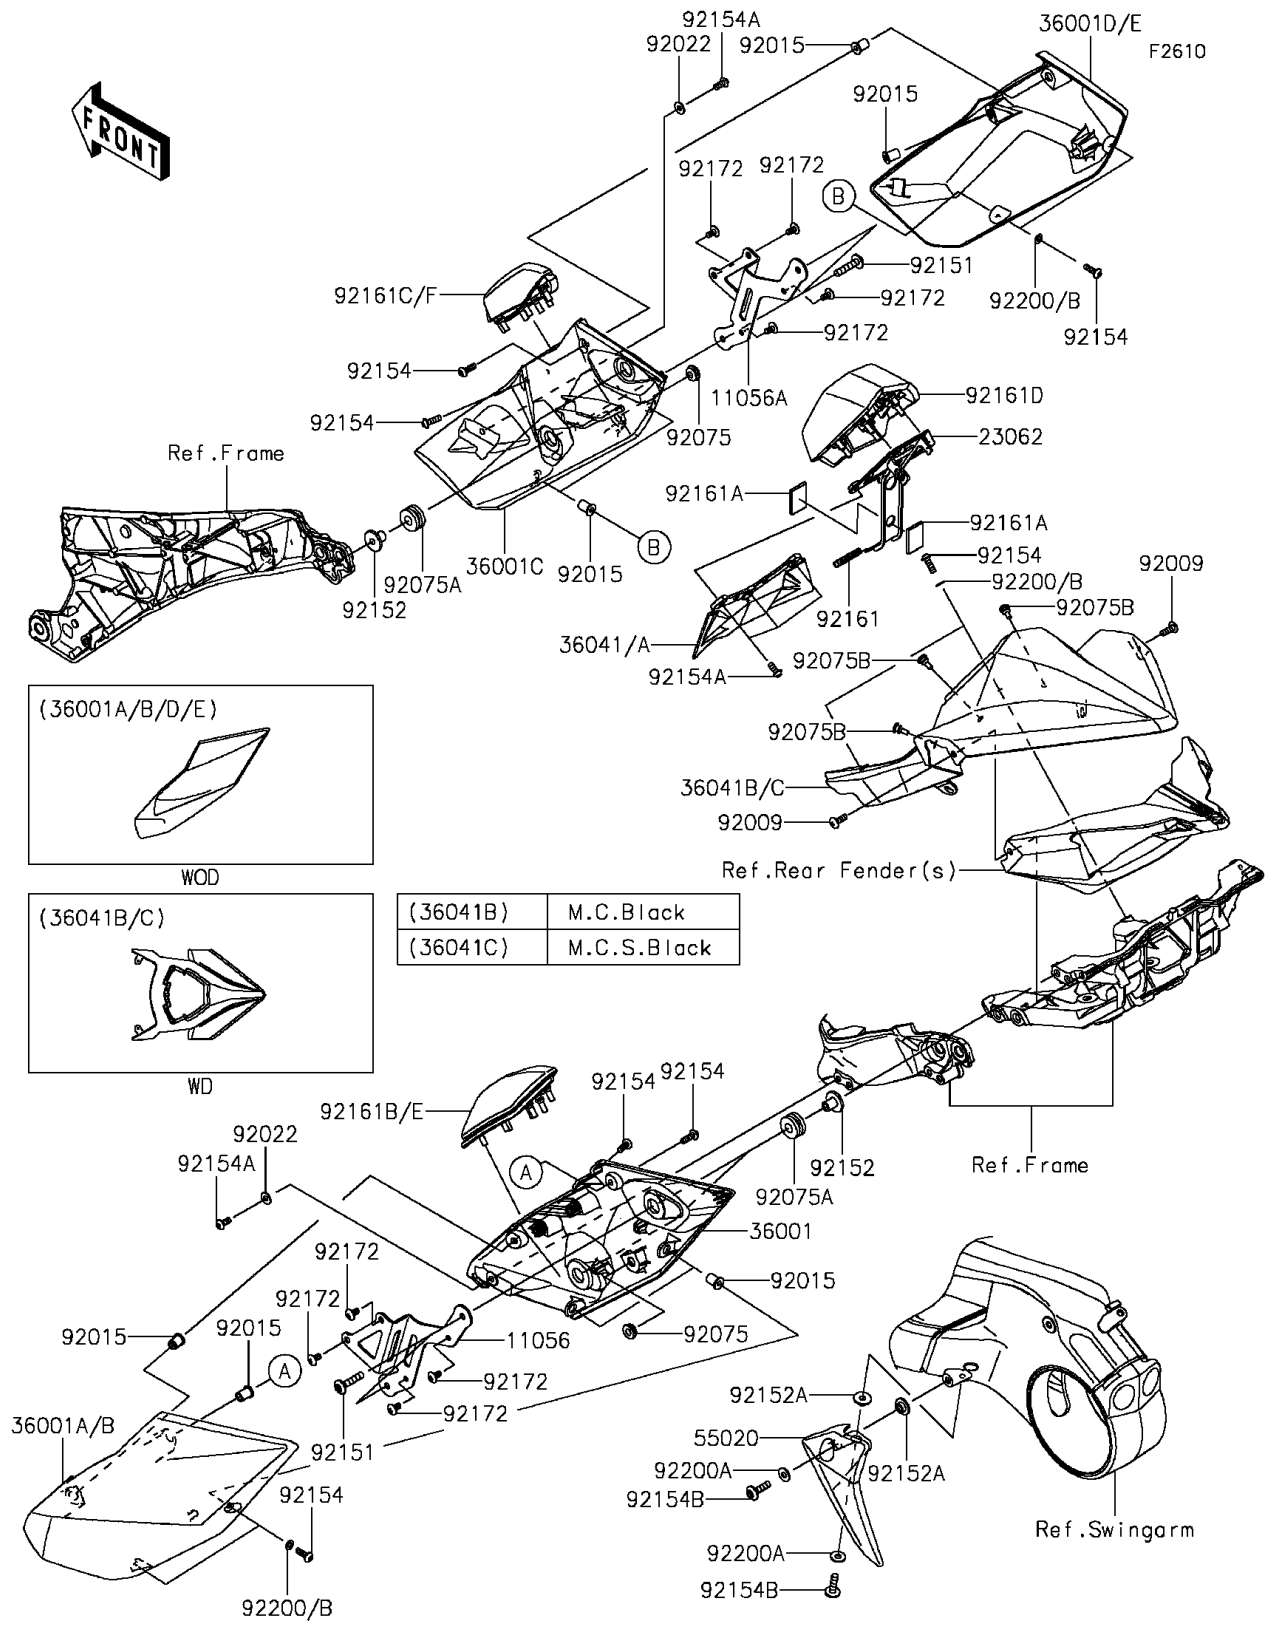

## 2015 Ninja H2™R PARTS DIAGRAM

Side Covers/Chain Cover

## 2015 Ninja H2™R PARTS LIST

Side Covers/Chain Cover

ITEM NAME	PART NUMBER	QUANTITY
BRACKET,SIDE COVER,LH (Ref # 11056)	11056-4493	1
BRACKET,SIDE COVER,RH (Ref # 11056A)	11056-4494	1
BRACKET-COMP,TOOL COVER (Ref # 23062)	23062-0839	1
COVER-SIDE,LH,INNER (Ref # 36001)	36001-0621	1
COVER-SIDE,LH,OUTER,M.C.BLACK (Ref # 36001A)	36001-0622-51C	1
COVER-SIDE,RH,INNER (Ref # 36001C)	36001-0623	1
COVER-SIDE,RH,OUTER,M.C.BLACK (Ref # 36001D)	36001-0624-51C	1
COVER-TAIL,TOOL,M.C.BLACK (Ref # 36041)	36041-0010-51C	1
COVER-TAIL,M.C.BLACK (Ref # 36041B)	36041-5056-51C	1
GUARD,SPROCKET (Ref # 55020)	55020-1851	1
SCREW,5X16,BLACK (Ref # 92009)	92009-1654	1
NUT,WELL,5MM (Ref # 92015)	92015-1757	1
WASHER,5.2X13X1 (Ref # 92022)	92022-1380	1
DAMPER,6X16X7 (Ref # 92075)	92075-1011	1
DAMPER,10X24X12 (Ref # 92075A)	92075-1690	1
DAMPER,6X10X15 (Ref # 92075B)	92075-1808	1
BOLT,SOCKET,6X30 (Ref # 92151)	92151-1605	1
COLLAR,6.3X10X14.5 (Ref # 92152)	92152-0091	1
COLLAR,6.2X18X5.65 (Ref # 92152A)	92152-1979	1
BOLT,SOCKET,5X16 (Ref # 92154)	92154-1560	1
BOLT,SOCKET,5X12 (Ref # 92154A)	92154-1561	1
BOLT,SOCKET,6X22 (Ref # 92154B)	92154-1810	1
DAMPER (Ref # 92161)	92161-0629	1
DAMPER,20X30X3 (Ref # 92161A)	92161-0958	1
DAMPER,SEAT SIDE PAD,LH (Ref # 92161B)	92161-1724	1
DAMPER,SEAT SIDE PAD,RH (Ref # 92161C)	92161-1725	1
DAMPER,SEAT CENTER PAD (Ref # 92161D)	92161-1802	1
SCREW,TAPPING,5X10 (Ref # 92172)	92172-0262	1
WASHER,5.2X10X0.5 (Ref # 92200)	92200-1730	1

## 2015 Ninja H2™R PARTS LIST

Side Covers/Chain Cover

ITEM NAME	PART NUMBER	QUANTITY
WASHER,6.2X15X1.2 (Ref # 92200A)	92200-1762	1